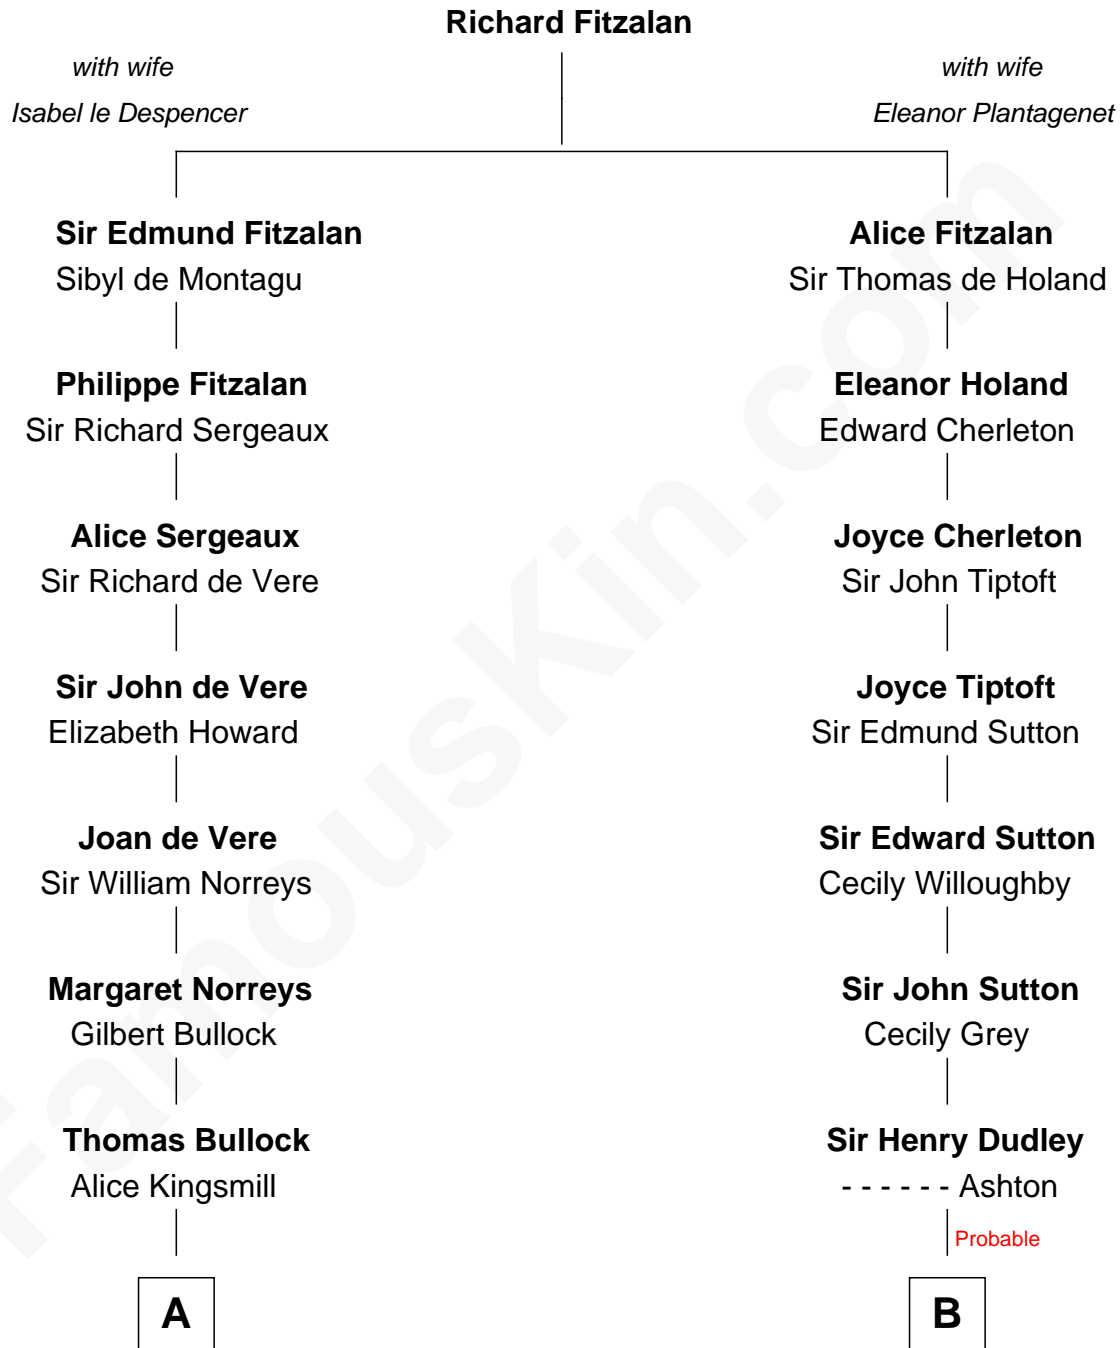

FamousKin.com

Relationship Chart of

Lou (Henry) Hoover

First Lady of President Herbert Hoover

18th cousin 1 time removed of

James Sherman

27th U.S. Vice-President

C

Philomelia Sophia Scobey

Phineas Weed

Florence Ida Weed

Charles Delano Henry

Lou (Henry) Hoover

First Lady of Herbert Hoover

D

Mary Frances Sherman