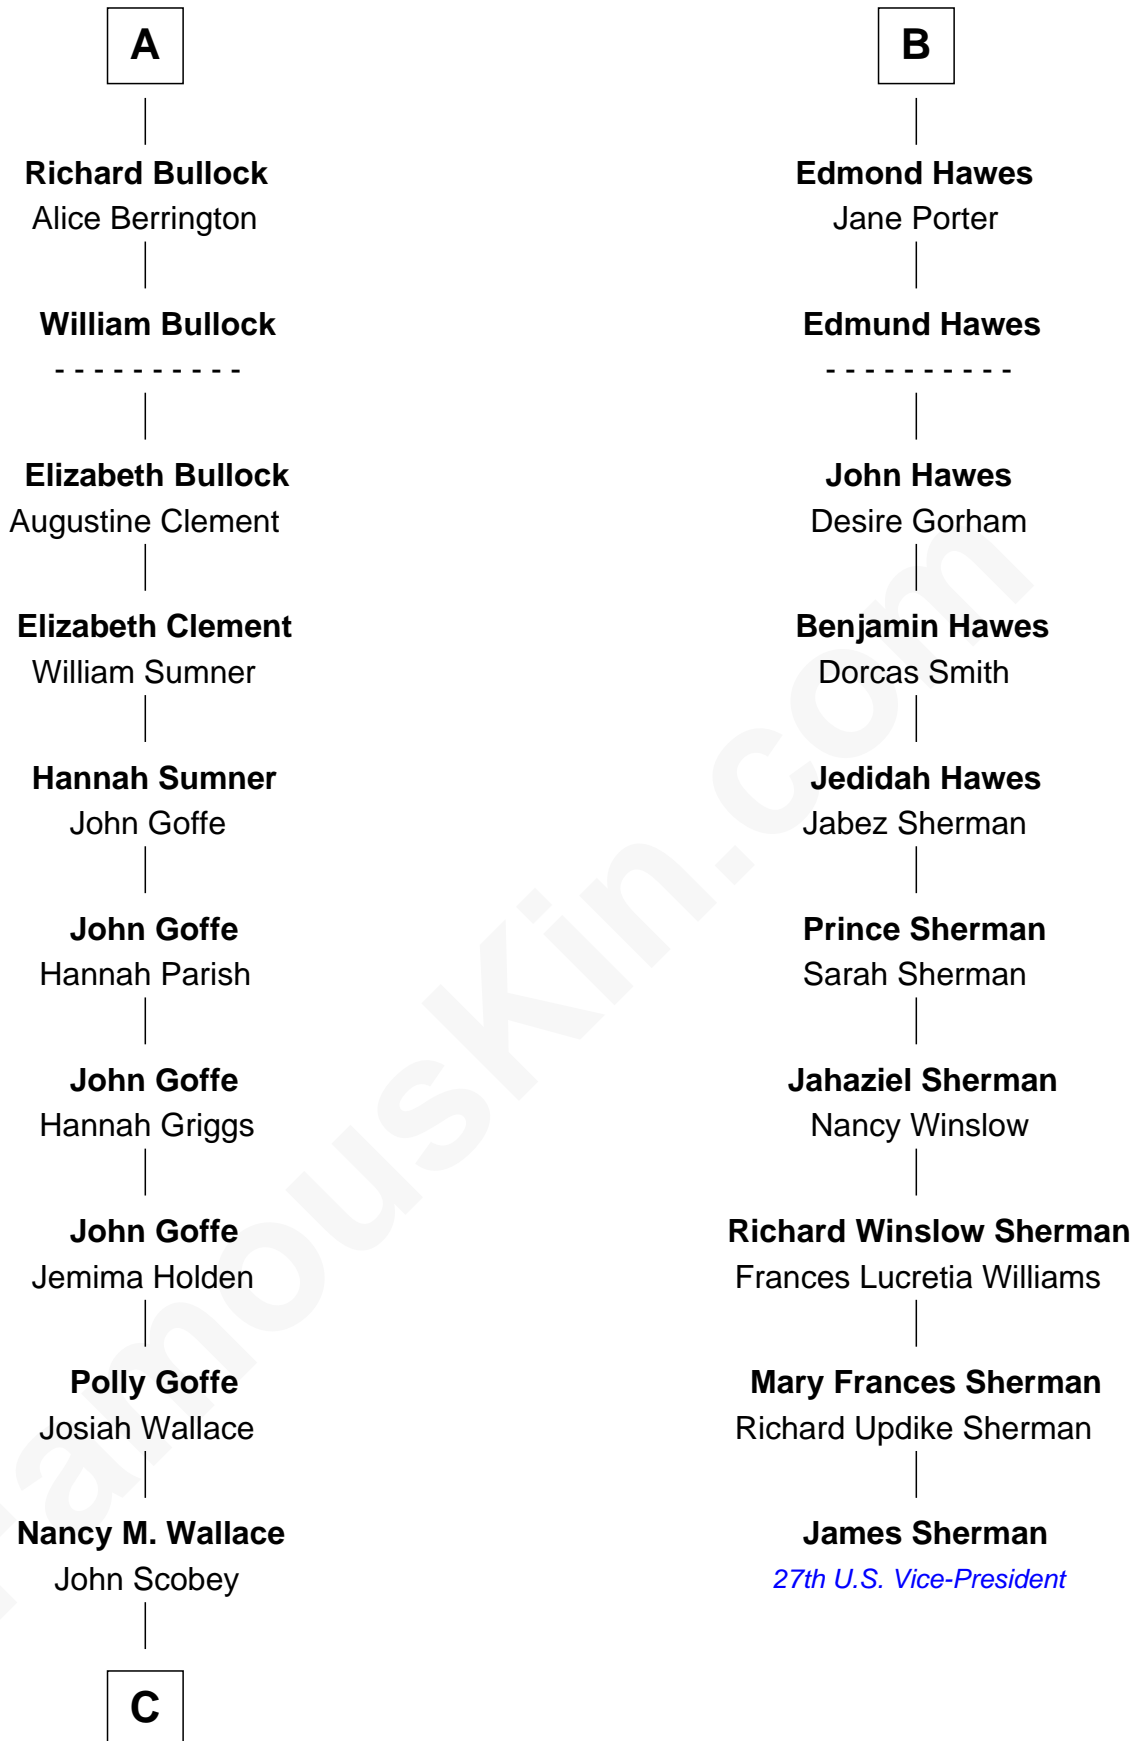

FamousKin.com

Relationship Chart of

Lou (Henry) Hoover

First Lady of President Herbert Hoover

16th cousin 3 times removed of

James Sherman

27th U.S. Vice-President

Sir John Howard

Alice de Bois

Sir Robert Howard

Margaret de Scales

Sir John Howard

Margaret de Plaiz

Sir John Howard

Joan Walton

Elizabeth Howard

Joan Howard

Sir Peter de Brewes

Beatrice Brewes

Sir Hugh Shirley

Sir Ralph Shirley

Joan Basset

Beatrice Shirley

John Brome

Nicholas Brome

Katherine Lampeck

Elizabeth Brome

Thomas Hawes

William Hawes

Ursula Colles

B

C