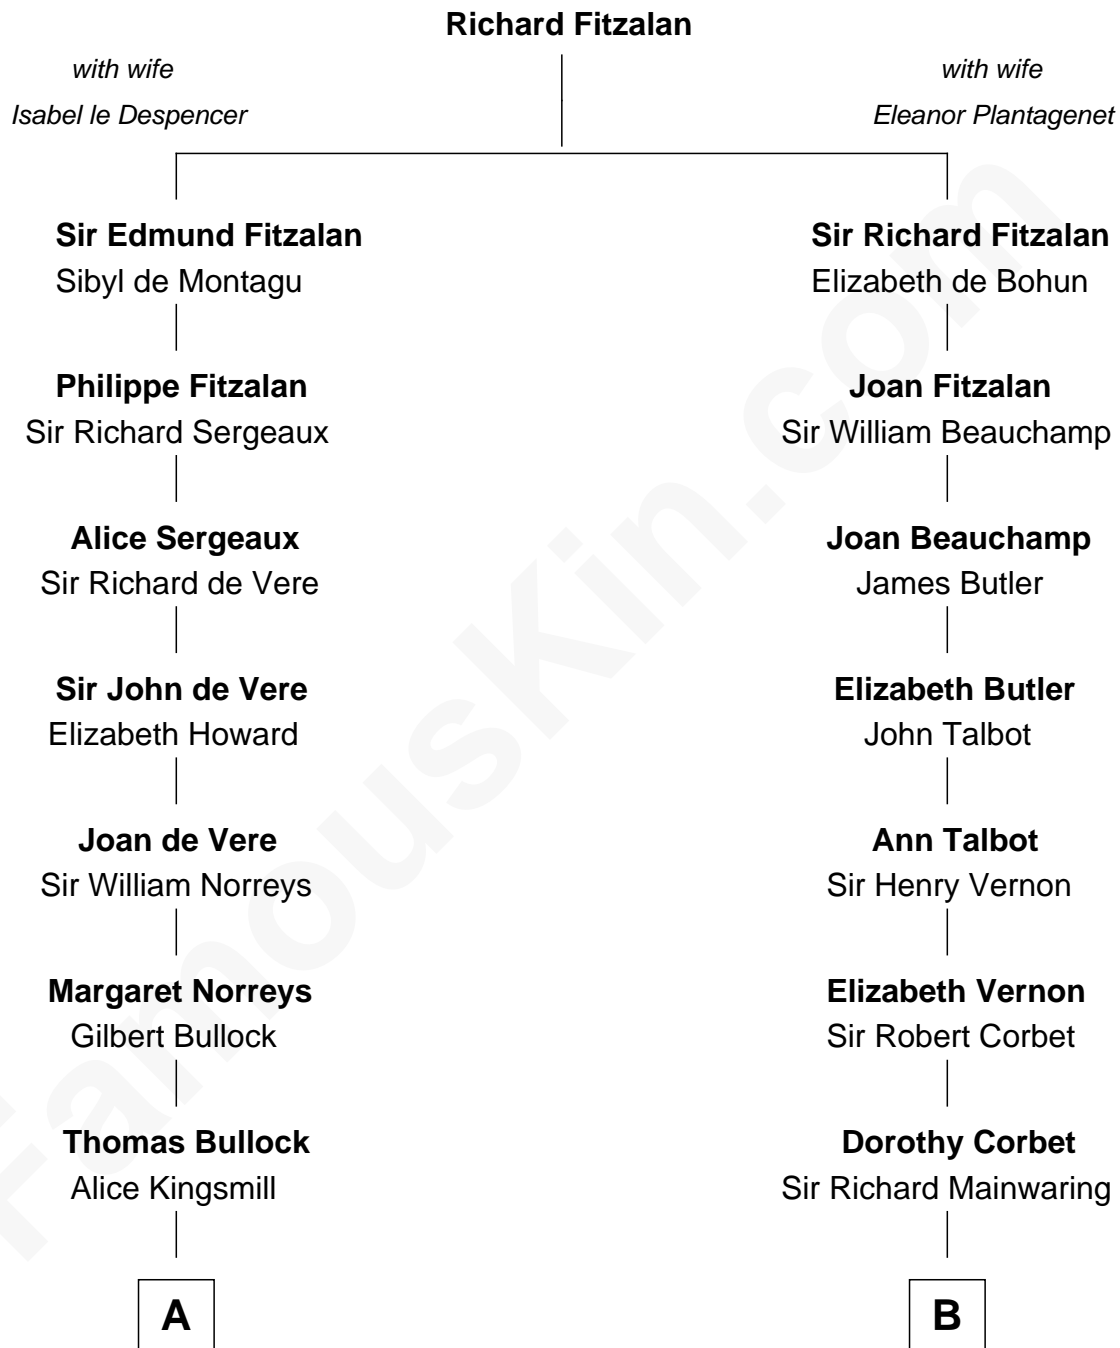

FamousKin.com

Relationship Chart of

Lou (Henry) Hoover

First Lady of President Herbert Hoover

19th cousin of

Allen Dulles

5th Director of the C.I.A.

C

Philomelia Sophia Scobey

Phineas Weed

Florence Ida Weed

Charles Delano Henry

Lou (Henry) Hoover

First Lady of Herbert Hoover

D

Harriet Lathrop Winslow