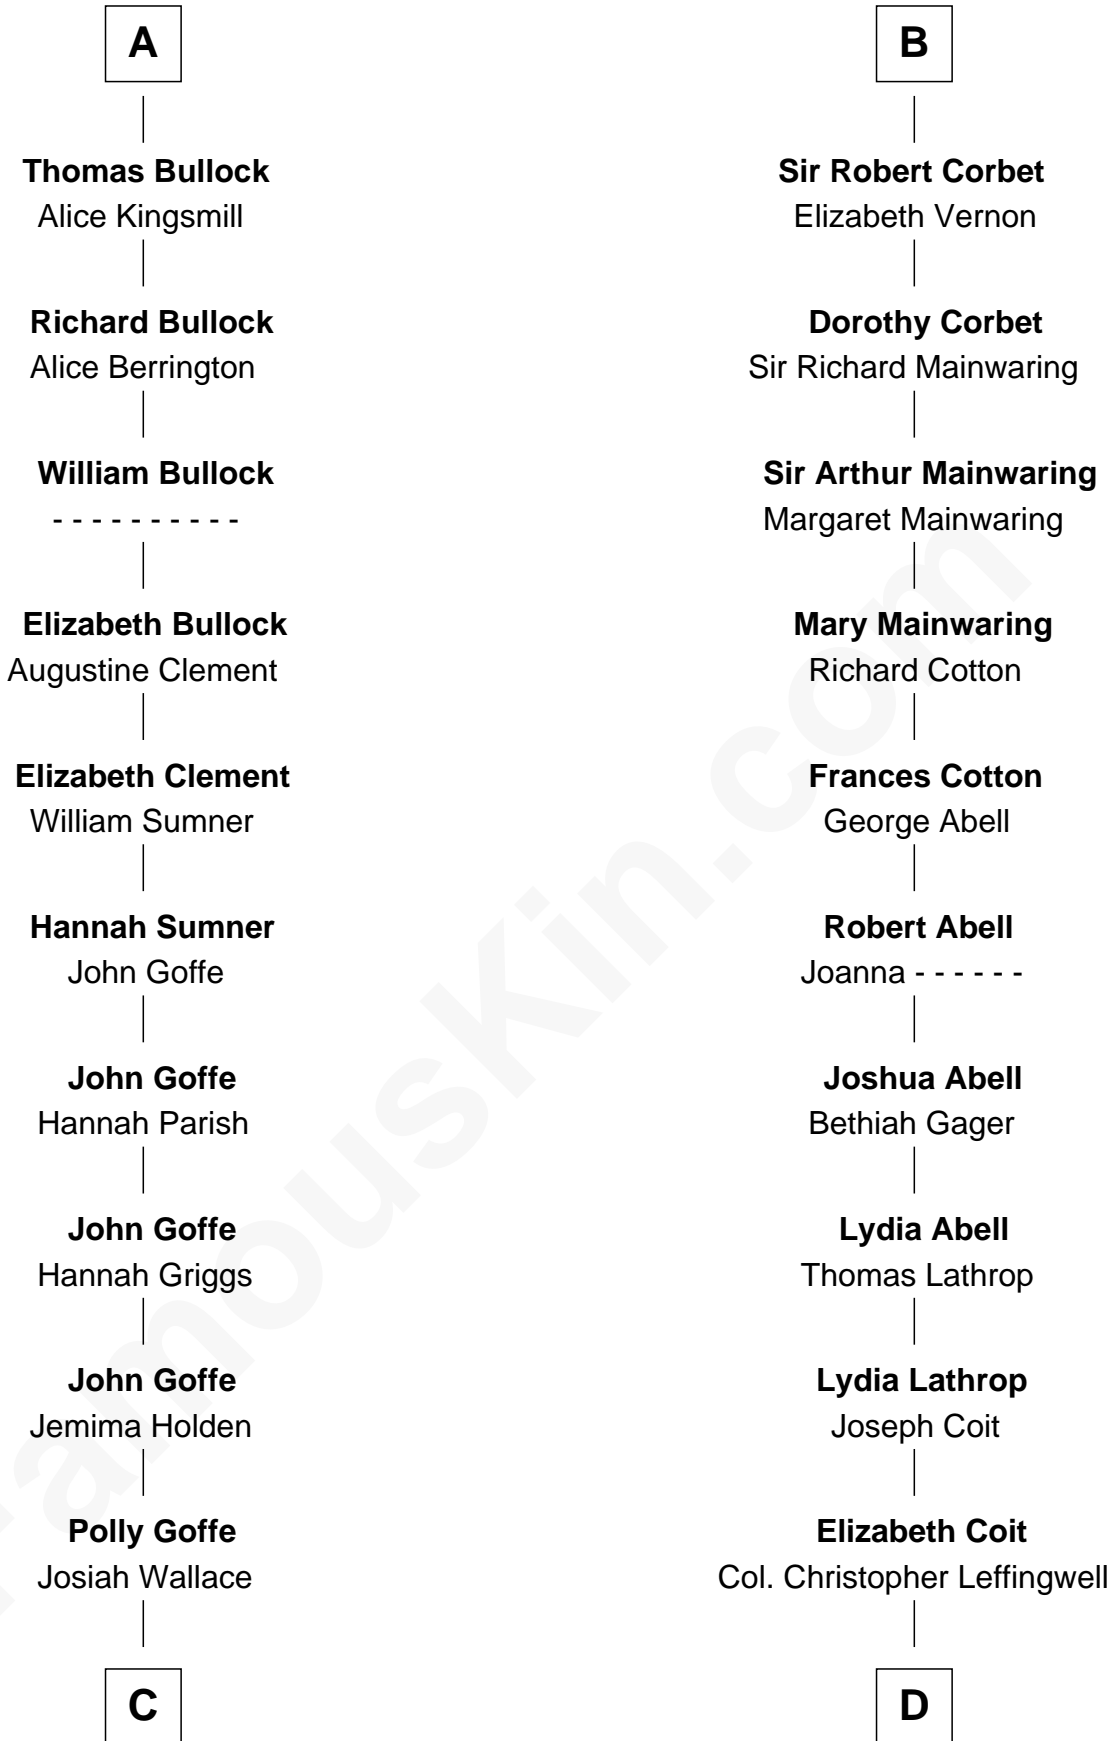

FamousKin.com

Relationship Chart of

Lou (Henry) Hoover

First Lady of President Herbert Hoover

20th cousin 1 time removed of

Allen Dulles

5th Director of the C.I.A.

C

Nancy M. Wallace

John Scobey

Philomelia Sophia Scobey

Phineas Weed

Florence Ida Weed

Charles Delano Henry

Lou (Henry) Hoover

First Lady of Herbert Hoover

D

Joanna Leffingwell

Charles Lathrop

Harriet Wadsworth Lathrop

Rev. Miron Winslow

Harriet Lathrop Winslow

Rev. John Welsh Dulles

Allen Macy Dulles