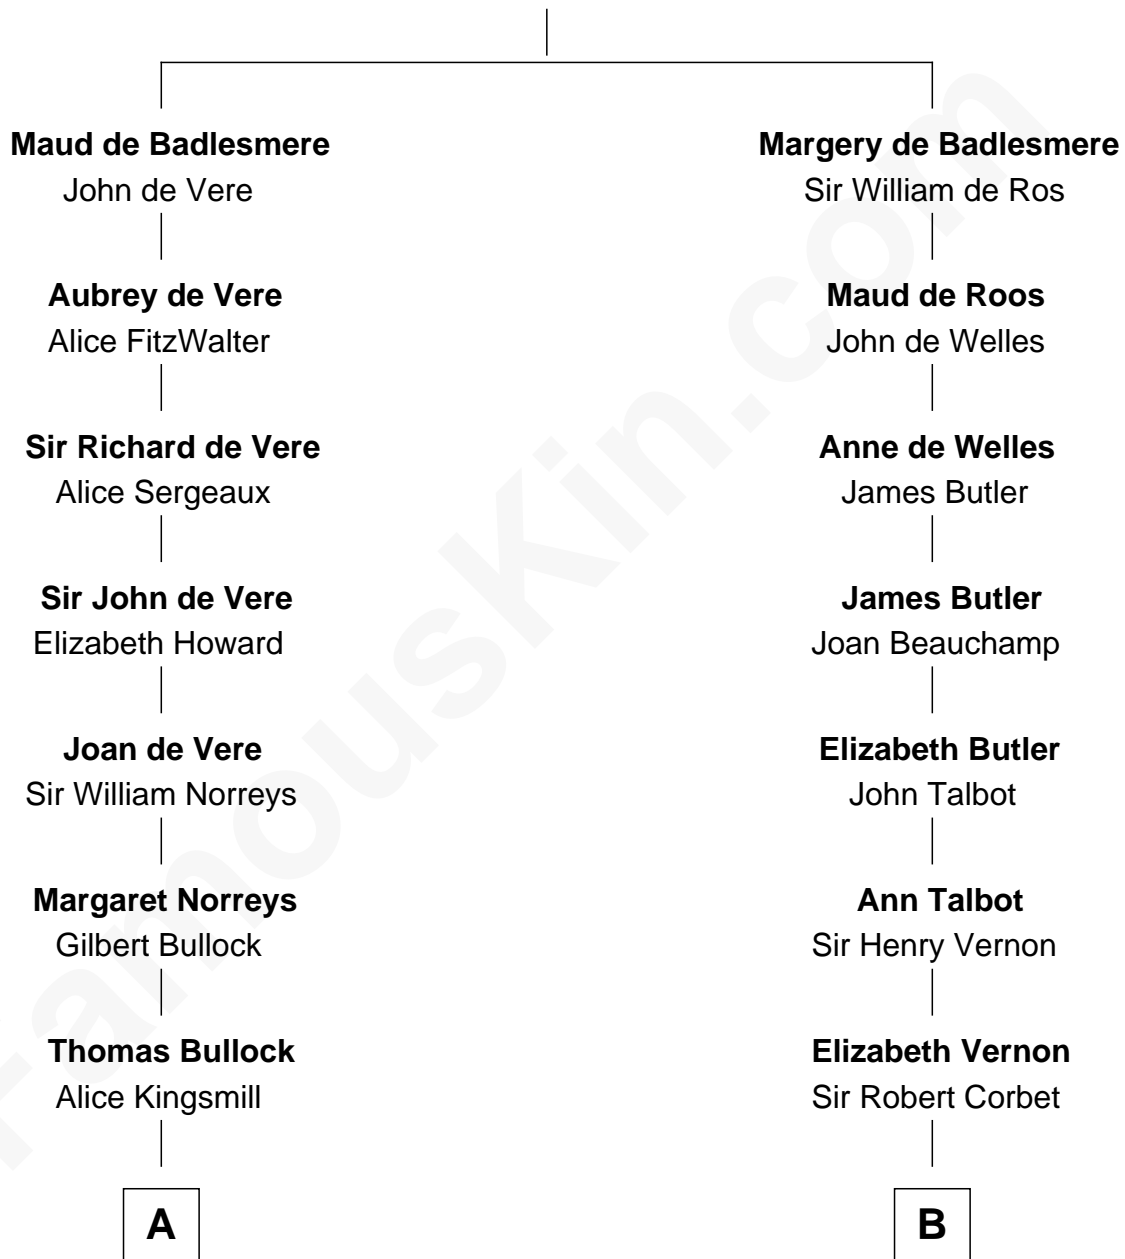

FamousKin.com

Relationship Chart of

Lou (Henry) Hoover

First Lady of President Herbert Hoover

19th cousin 1 time removed of

John Foster Dulles

52nd U.S. Secretary of State

Bartholomew de Badlesmere

Margaret de Clare

C

Philomelia Sophia Scobey

Phineas Weed

Florence Ida Weed

Charles Delano Henry

Lou (Henry) Hoover

First Lady of Herbert Hoover