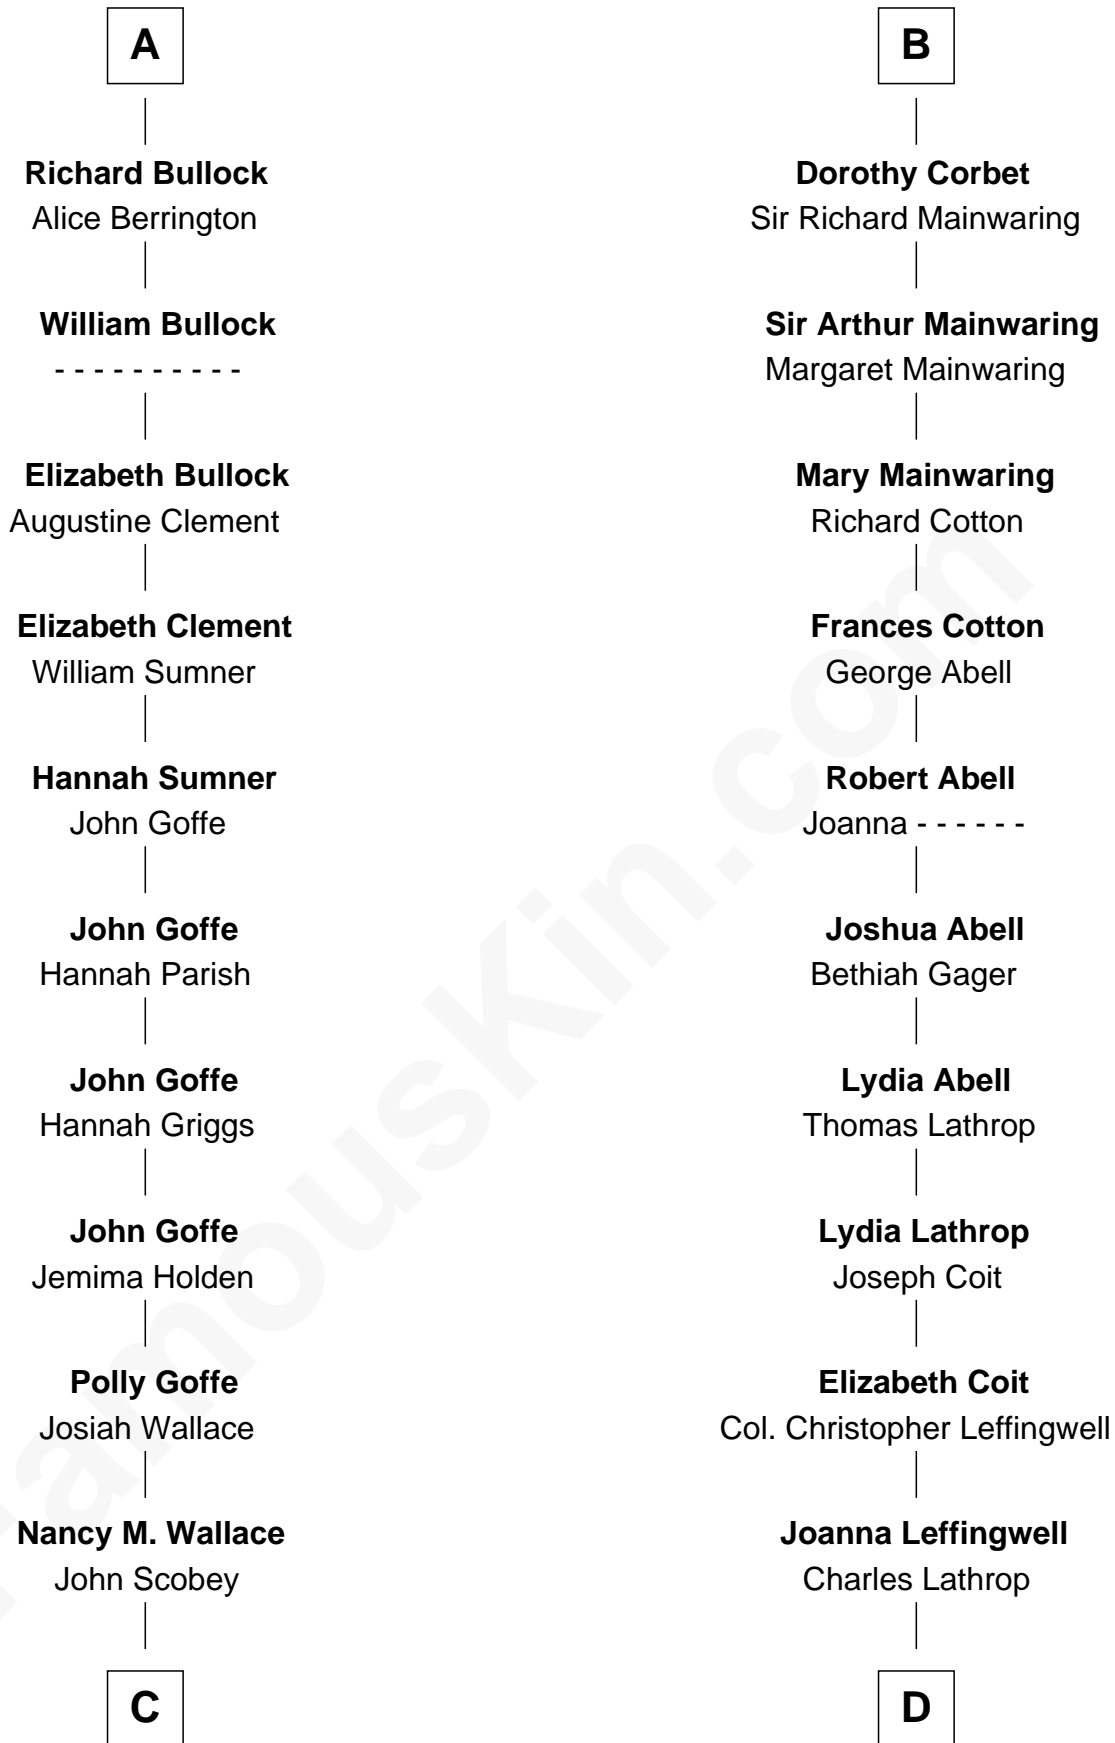

FamousKin.com

Relationship Chart of

Lou (Henry) Hoover

First Lady of President Herbert Hoover

19th cousin 1 time removed of

John Foster Dulles

52nd U.S. Secretary of State

Bartholomew de Badlesmere

Margaret de Clare

C

Philomelia Sophia Scobey

Phineas Weed

Florence Ida Weed

Charles Delano Henry

Lou (Henry) Hoover

First Lady of Herbert Hoover

D

Harriet Wadsworth Lathrop

Rev. Miron Winslow

Harriet Lathrop Winslow

Rev. John Welsh Dulles

Allen Macy Dulles

Edith Foster

John Foster Dulles