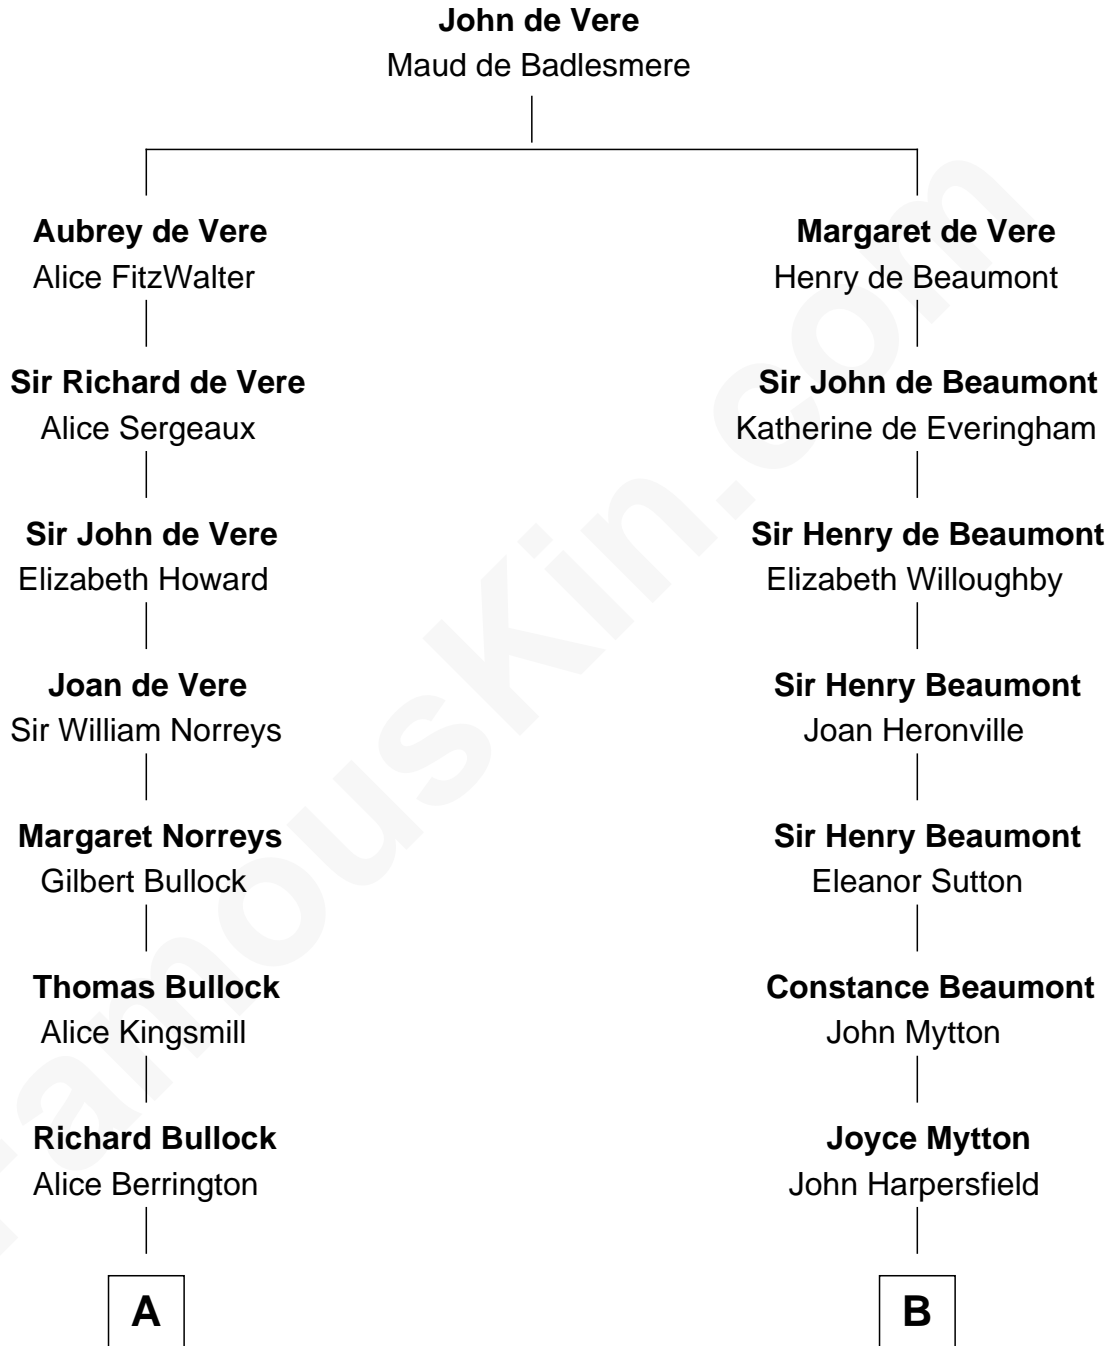

FamousKin.com

Relationship Chart of

Lou (Henry) Hoover

First Lady of President Herbert Hoover

18th cousin 3 times removed of

Chevy Chase

Comedian, Actor and Writer