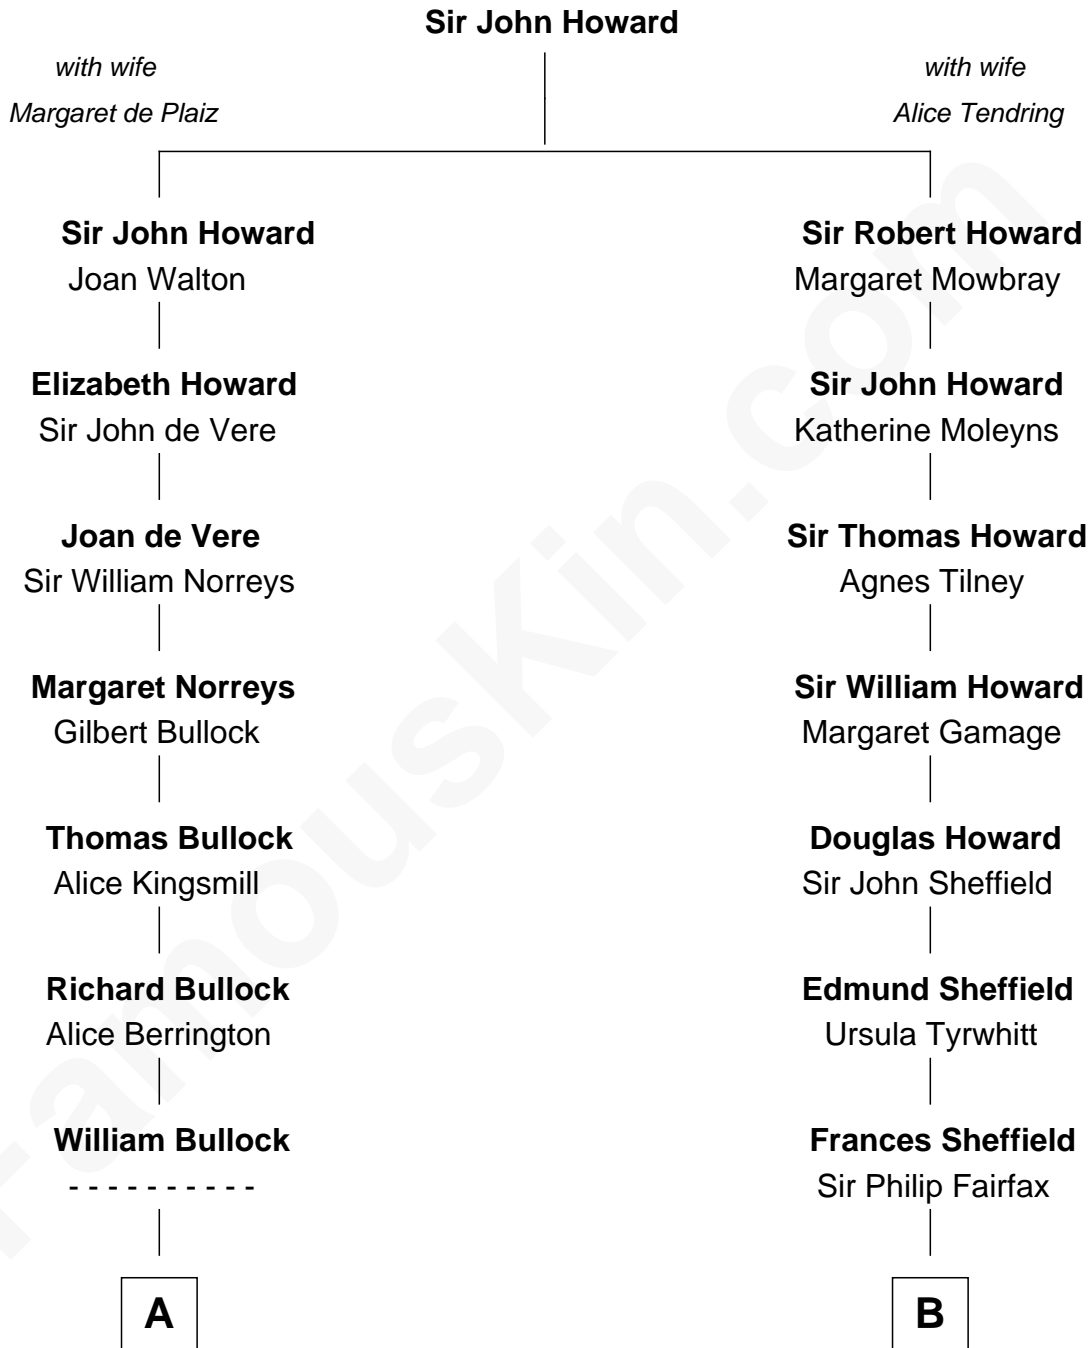

FamousKin.com

Relationship Chart of

Lou (Henry) Hoover

First Lady of President Herbert Hoover

17th cousin 2 times removed of

Ellen DeGeneres

Comedienne and TV Personality