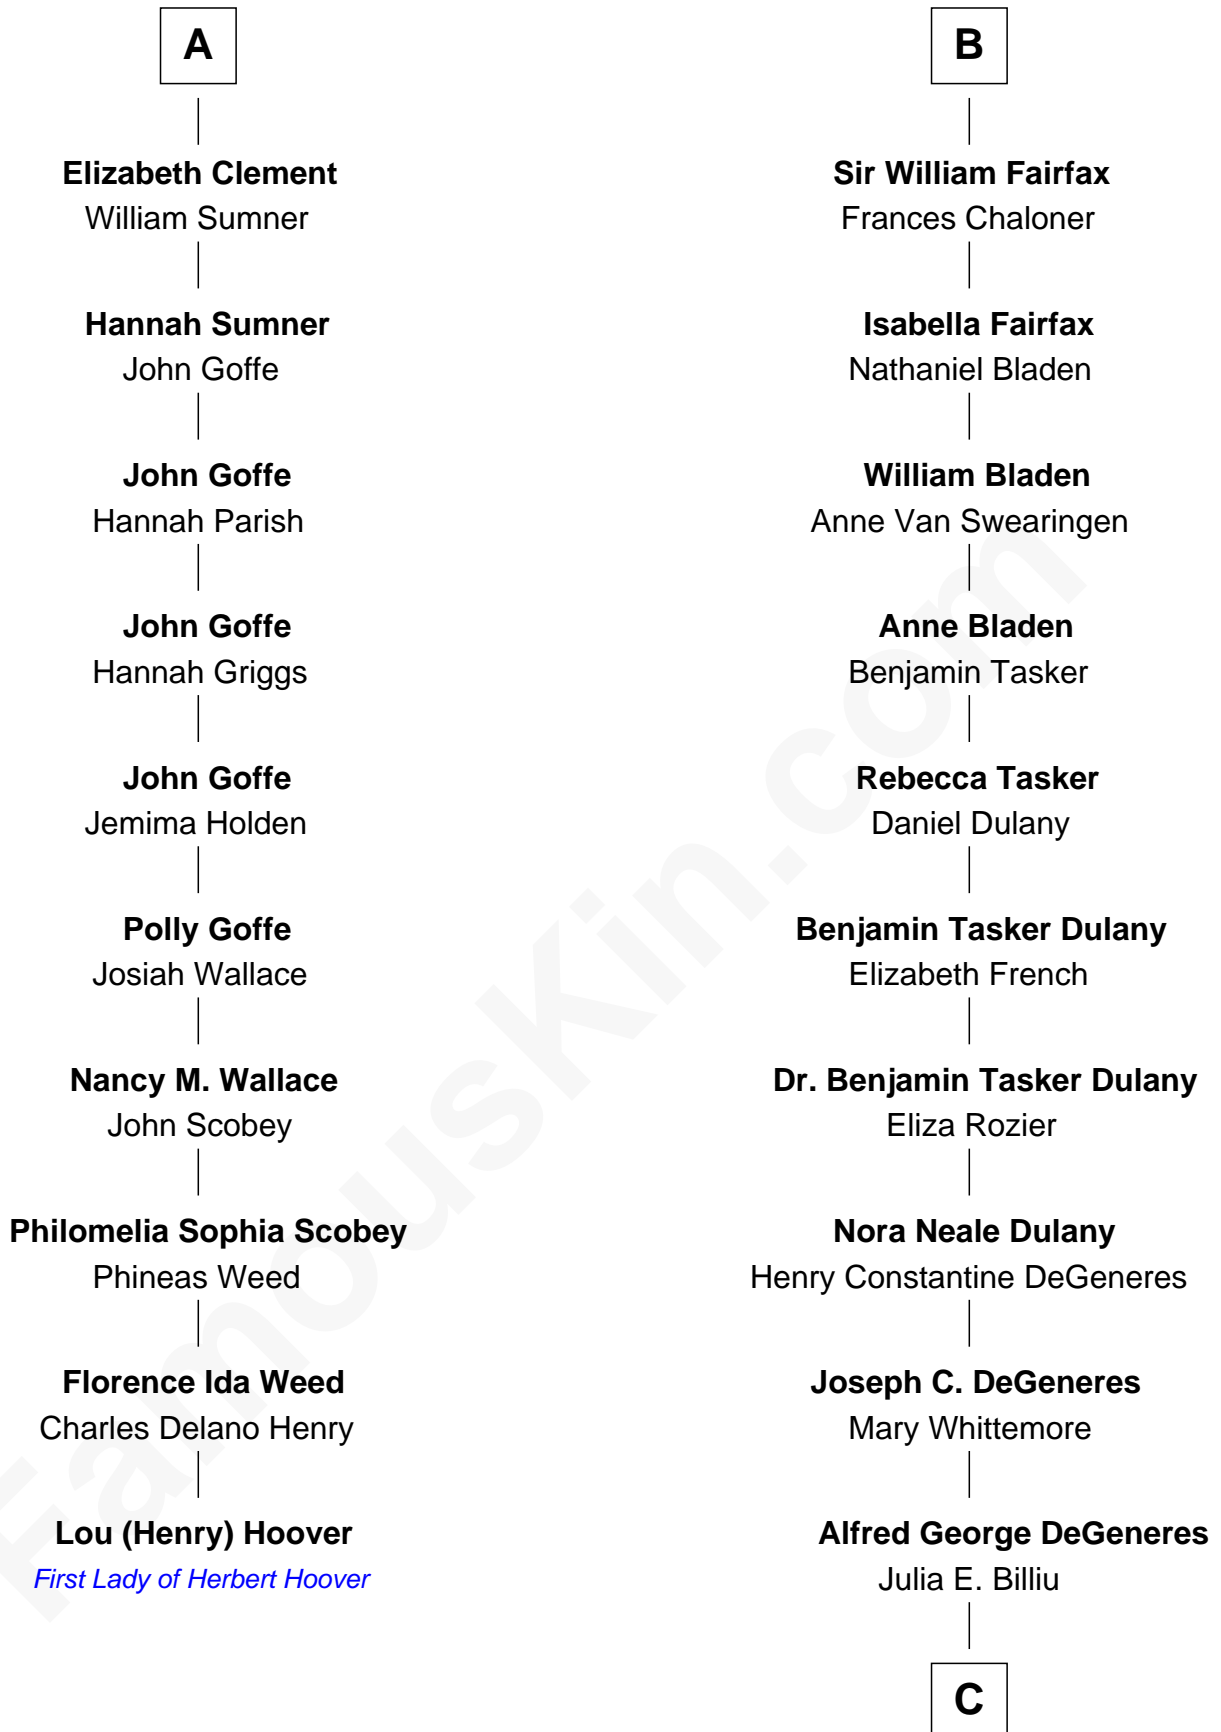

FamousKin.com

Relationship Chart of

Lou (Henry) Hoover

First Lady of President Herbert Hoover

16th cousin 3 times removed of

Ellen DeGeneres

Comedienne and TV Personality

Sir Richard de Vere

Alice Sergeaux

C

—
Elliot Everett DeGeneres

Ruth Elodie Martin

—
Elliot Everett DeGeneres

Betty Jane Pfeffer

—
Ellen DeGeneres

Comedienne and TV Personality