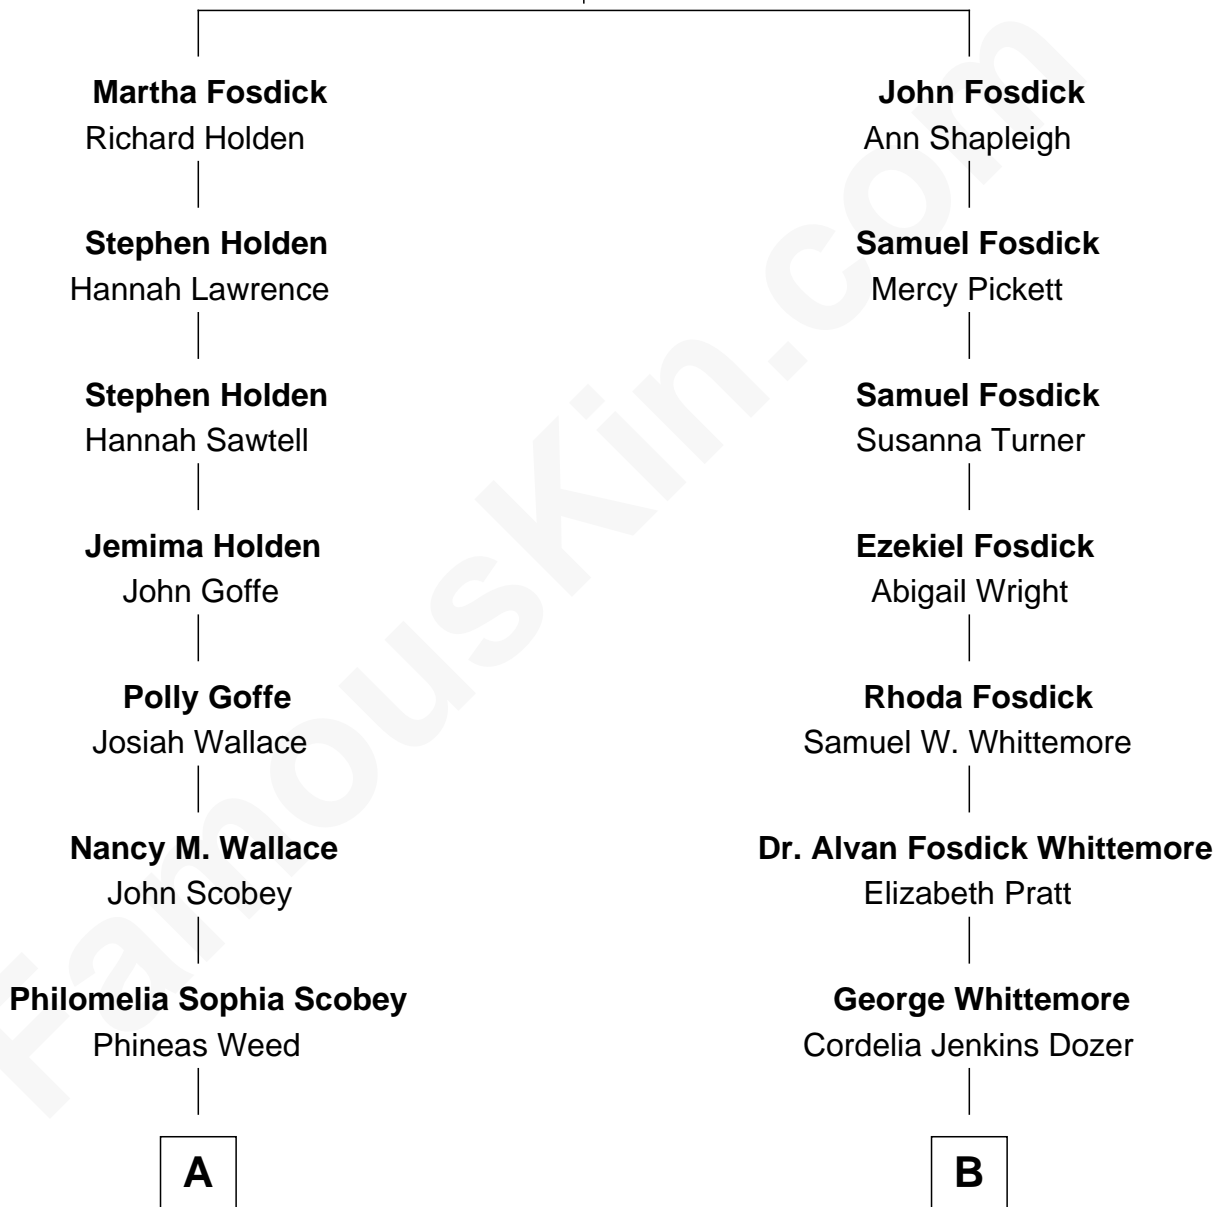

FamousKin.com

Relationship Chart of

Lou (Henry) Hoover

First Lady of President Herbert Hoover

8th cousin 3 times removed of

Ellen DeGeneres

Comedienne and TV Personality

Stephen Fosdick

Anna Harre

A

Florence Ida Weed
Charles Delano Henry

Lou (Henry) Hoover
First Lady of Herbert Hoover

B

Mary Whittemore
Joseph C. DeGeneres

Alfred George DeGeneres
Julia E. Billiu

Elliot Everett DeGeneres
Ruth Elodie Martin