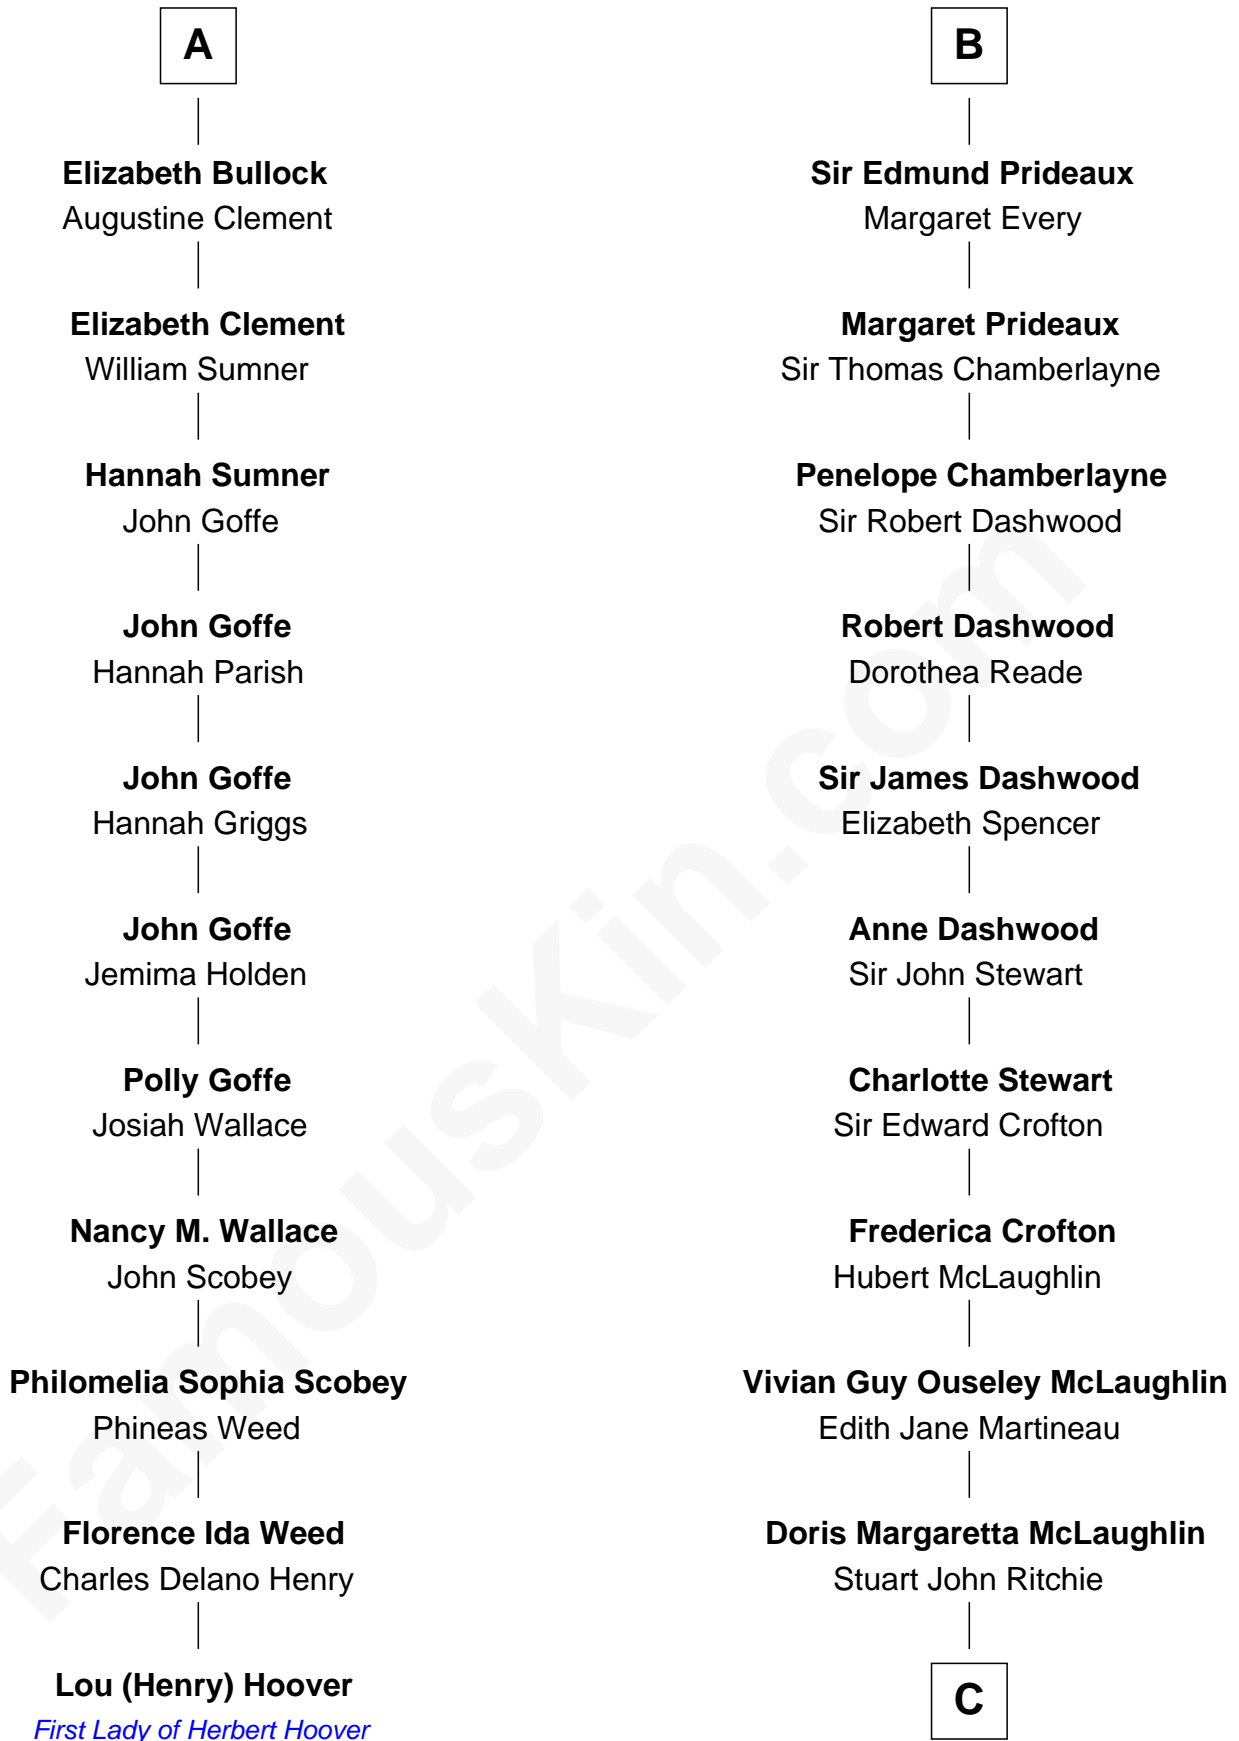

## Relationship Chart of

### Lou (Henry) Hoover

*First Lady of President Herbert Hoover*

17th cousin 1 time removed of

**Guy Ritchie**

*British Filmmaker*

C

**John Vivian Ritchie**  
Amber Mary Parkinson

**Guy Ritchie**  
*British Filmmaker*