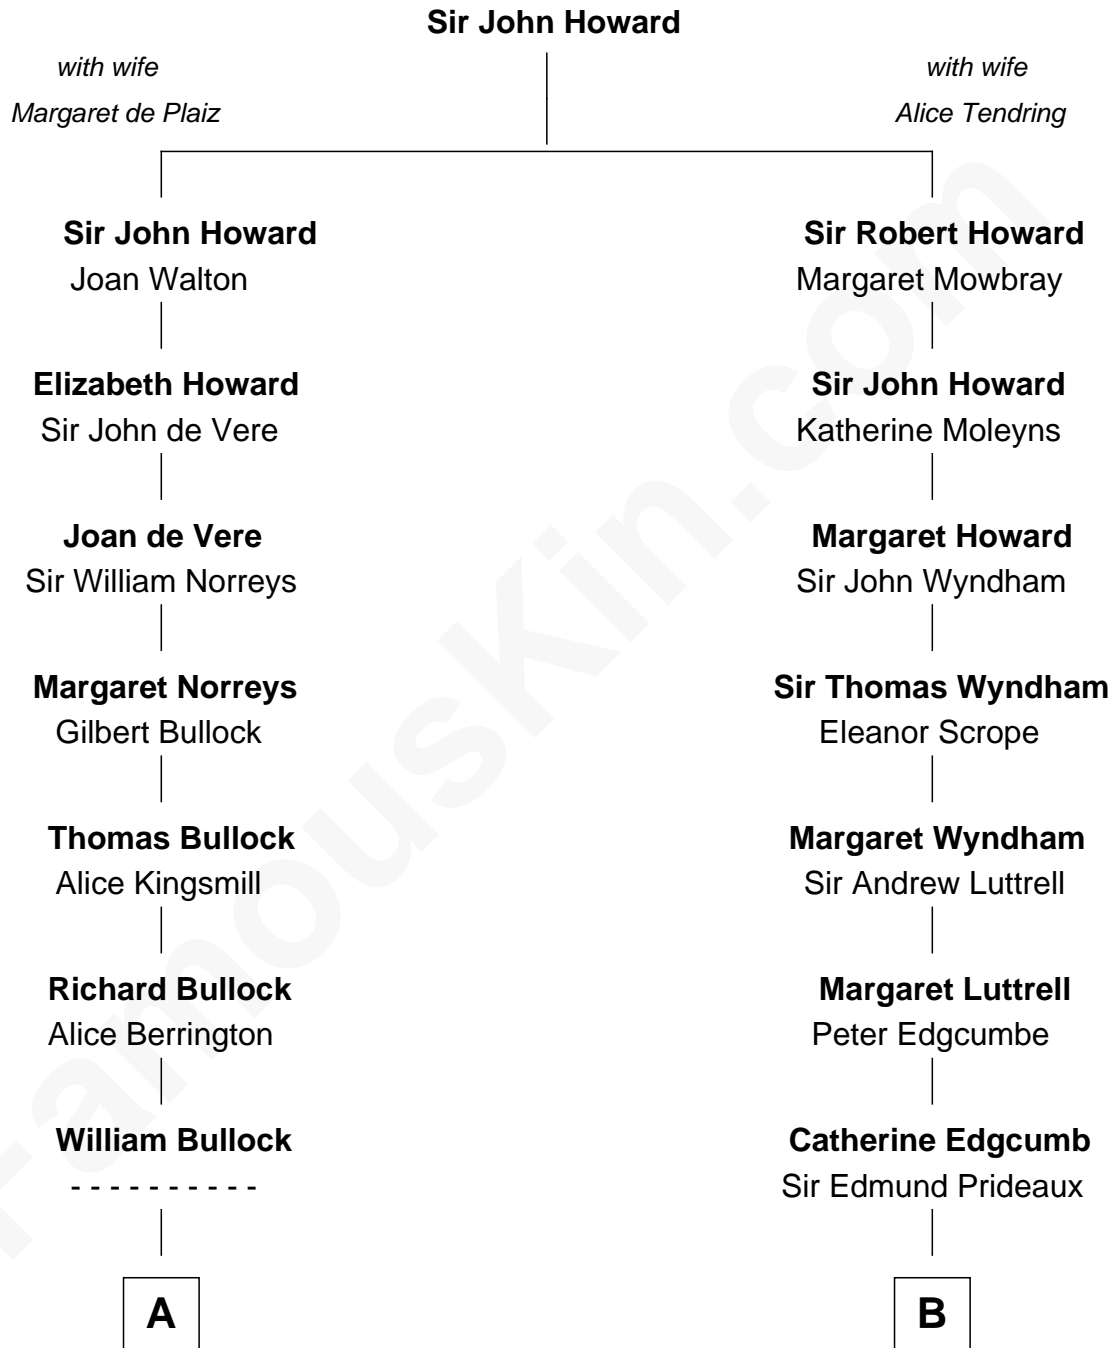

## Relationship Chart of

### Lou (Henry) Hoover

*First Lady of President Herbert Hoover*

17th cousin 1 time removed of

**Guy Ritchie**

*British Filmmaker*

C

**John Vivian Ritchie**  
Amber Mary Parkinson

**Guy Ritchie**  
*British Filmmaker*