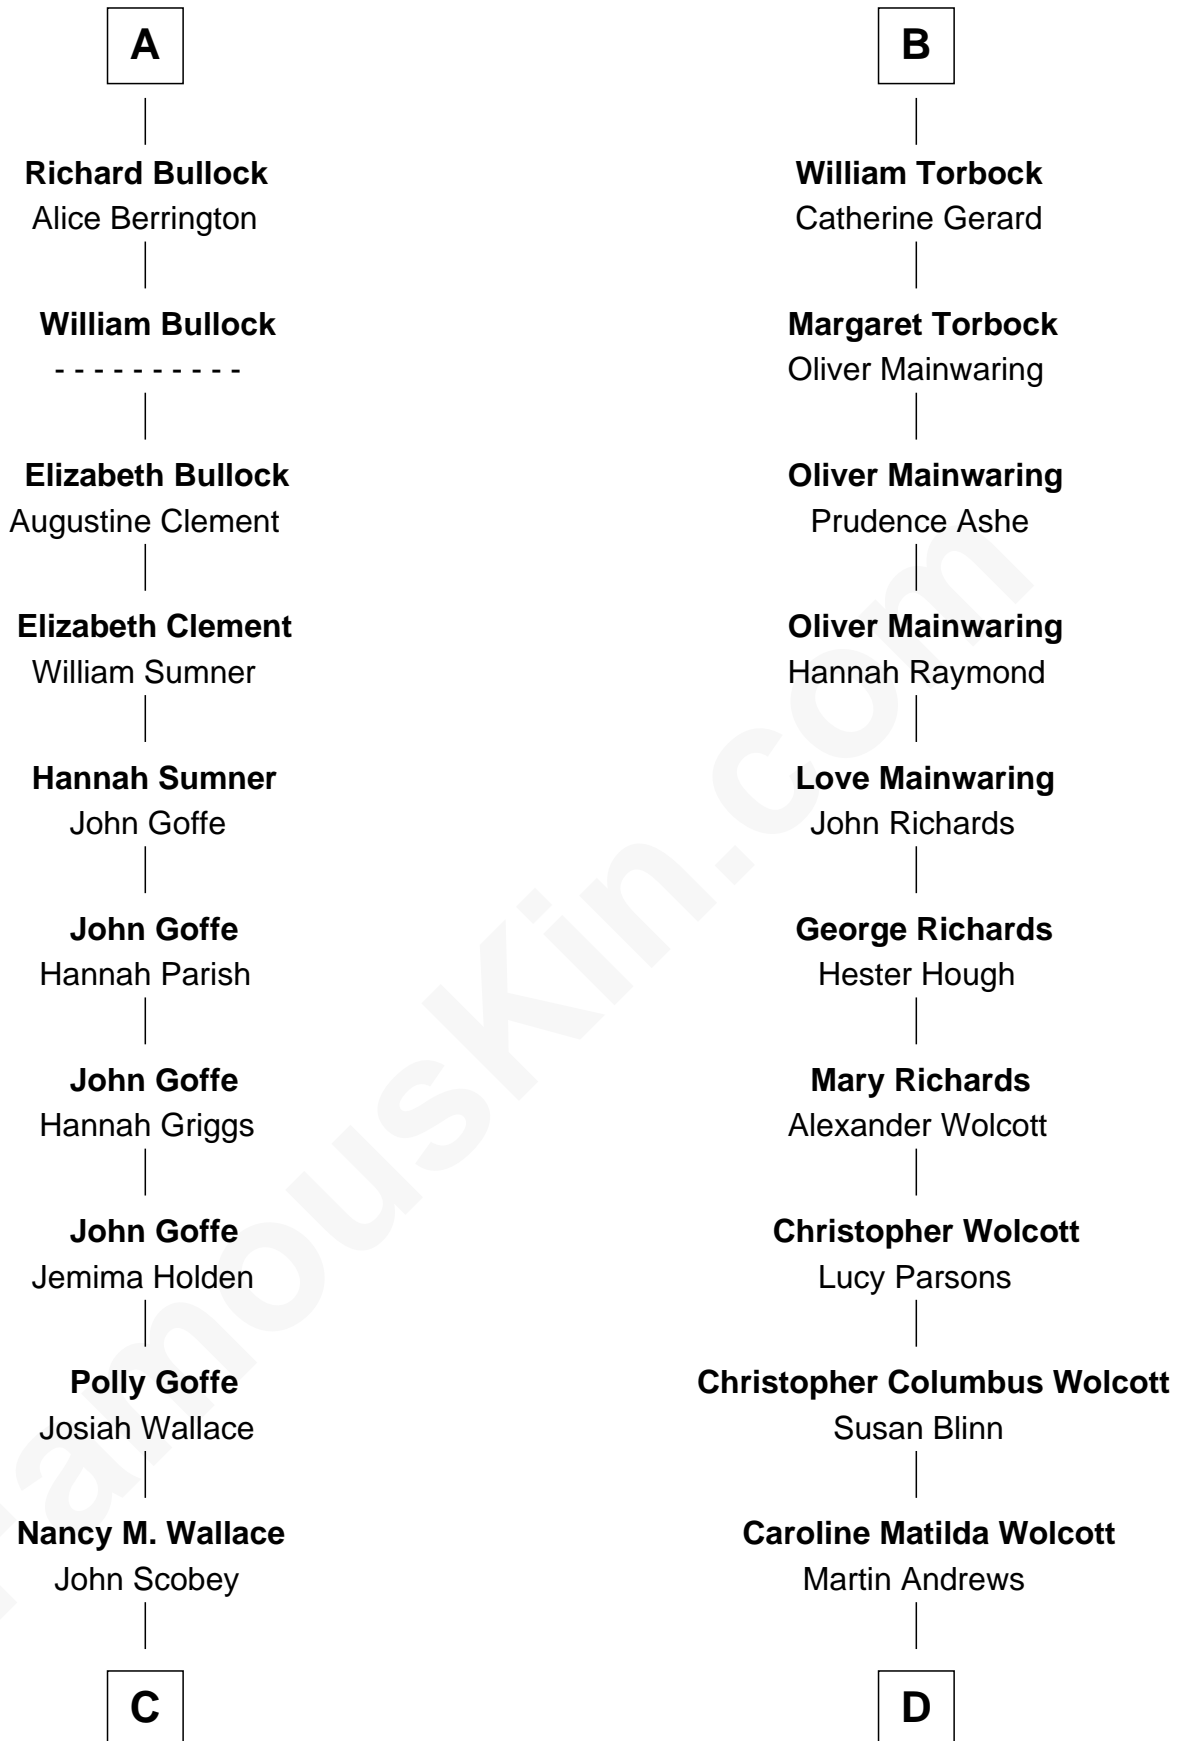

FamousKin.com

Relationship Chart of

Lou (Henry) Hoover

First Lady of President Herbert Hoover

18th cousin 1 time removed of

Buckminster Fuller

Author, Architect, and Inventor

Bartholomew de Badlesmere

Margaret de Clare

C

Philomelia Sophia Scobey

Phineas Weed

Florence Ida Weed

Charles Delano Henry

Lou (Henry) Hoover

First Lady of Herbert Hoover