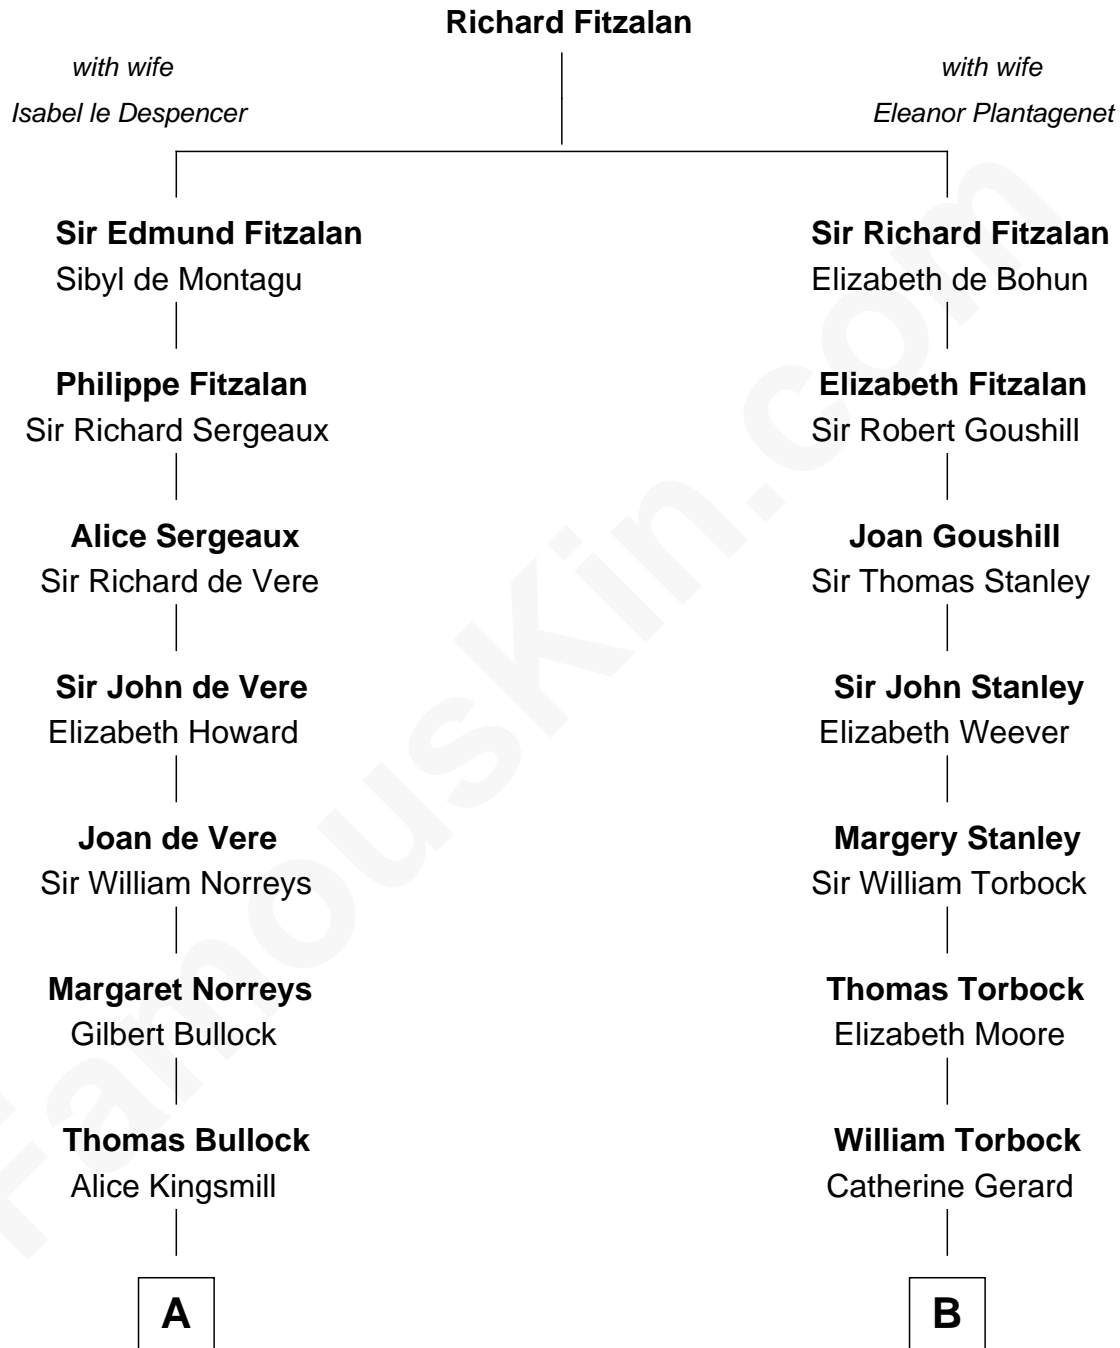

FamousKin.com

Relationship Chart of

Lou (Henry) Hoover

First Lady of President Herbert Hoover

17th cousin 2 times removed of

Buckminster Fuller

Author, Architect, and Inventor

C

Philomelia Sophia Scobey

Phineas Weed

Florence Ida Weed

Charles Delano Henry

Lou (Henry) Hoover

First Lady of Herbert Hoover

FamousKin.com