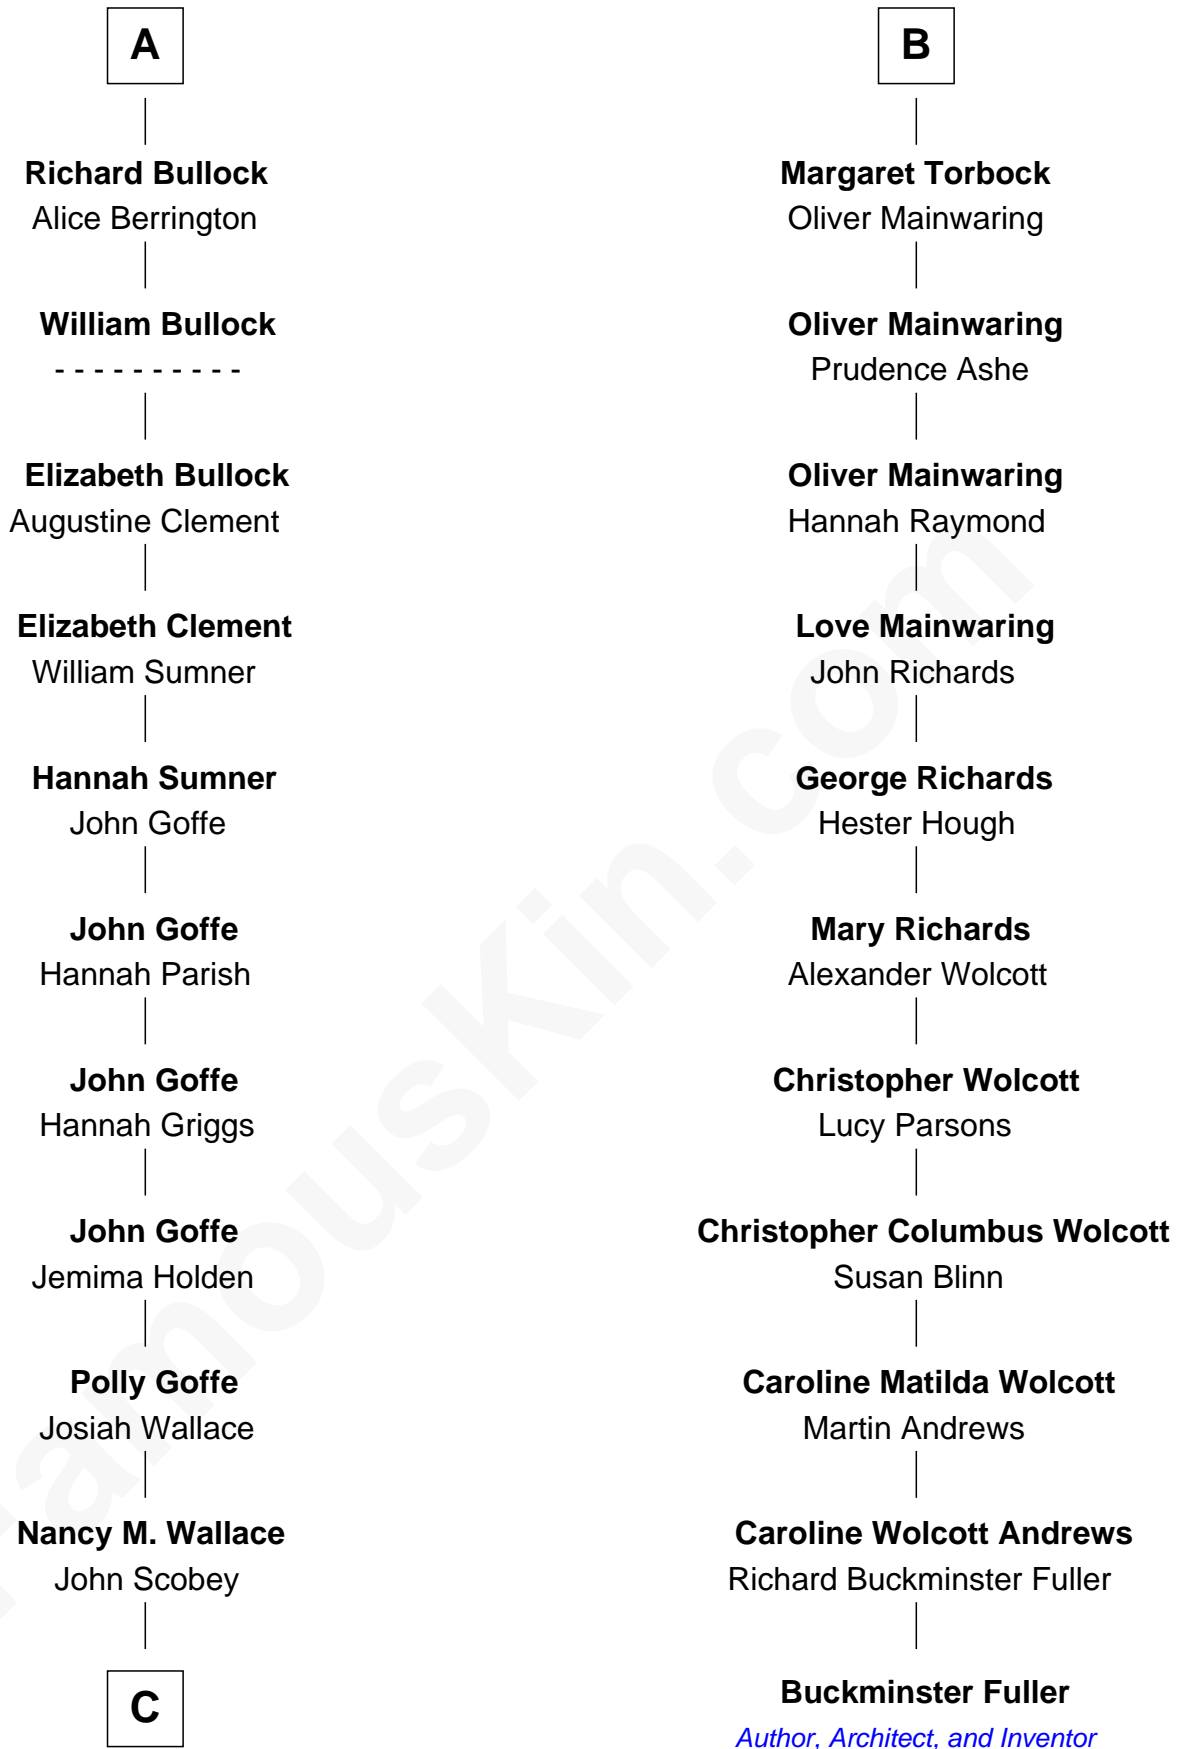

FamousKin.com

Relationship Chart of

Lou (Henry) Hoover

First Lady of President Herbert Hoover

17th cousin 2 times removed of

Buckminster Fuller

Author, Architect, and Inventor

C

Philomelia Sophia Scobey

Phineas Weed

Florence Ida Weed

Charles Delano Henry

Lou (Henry) Hoover

First Lady of Herbert Hoover

FamousKin.com