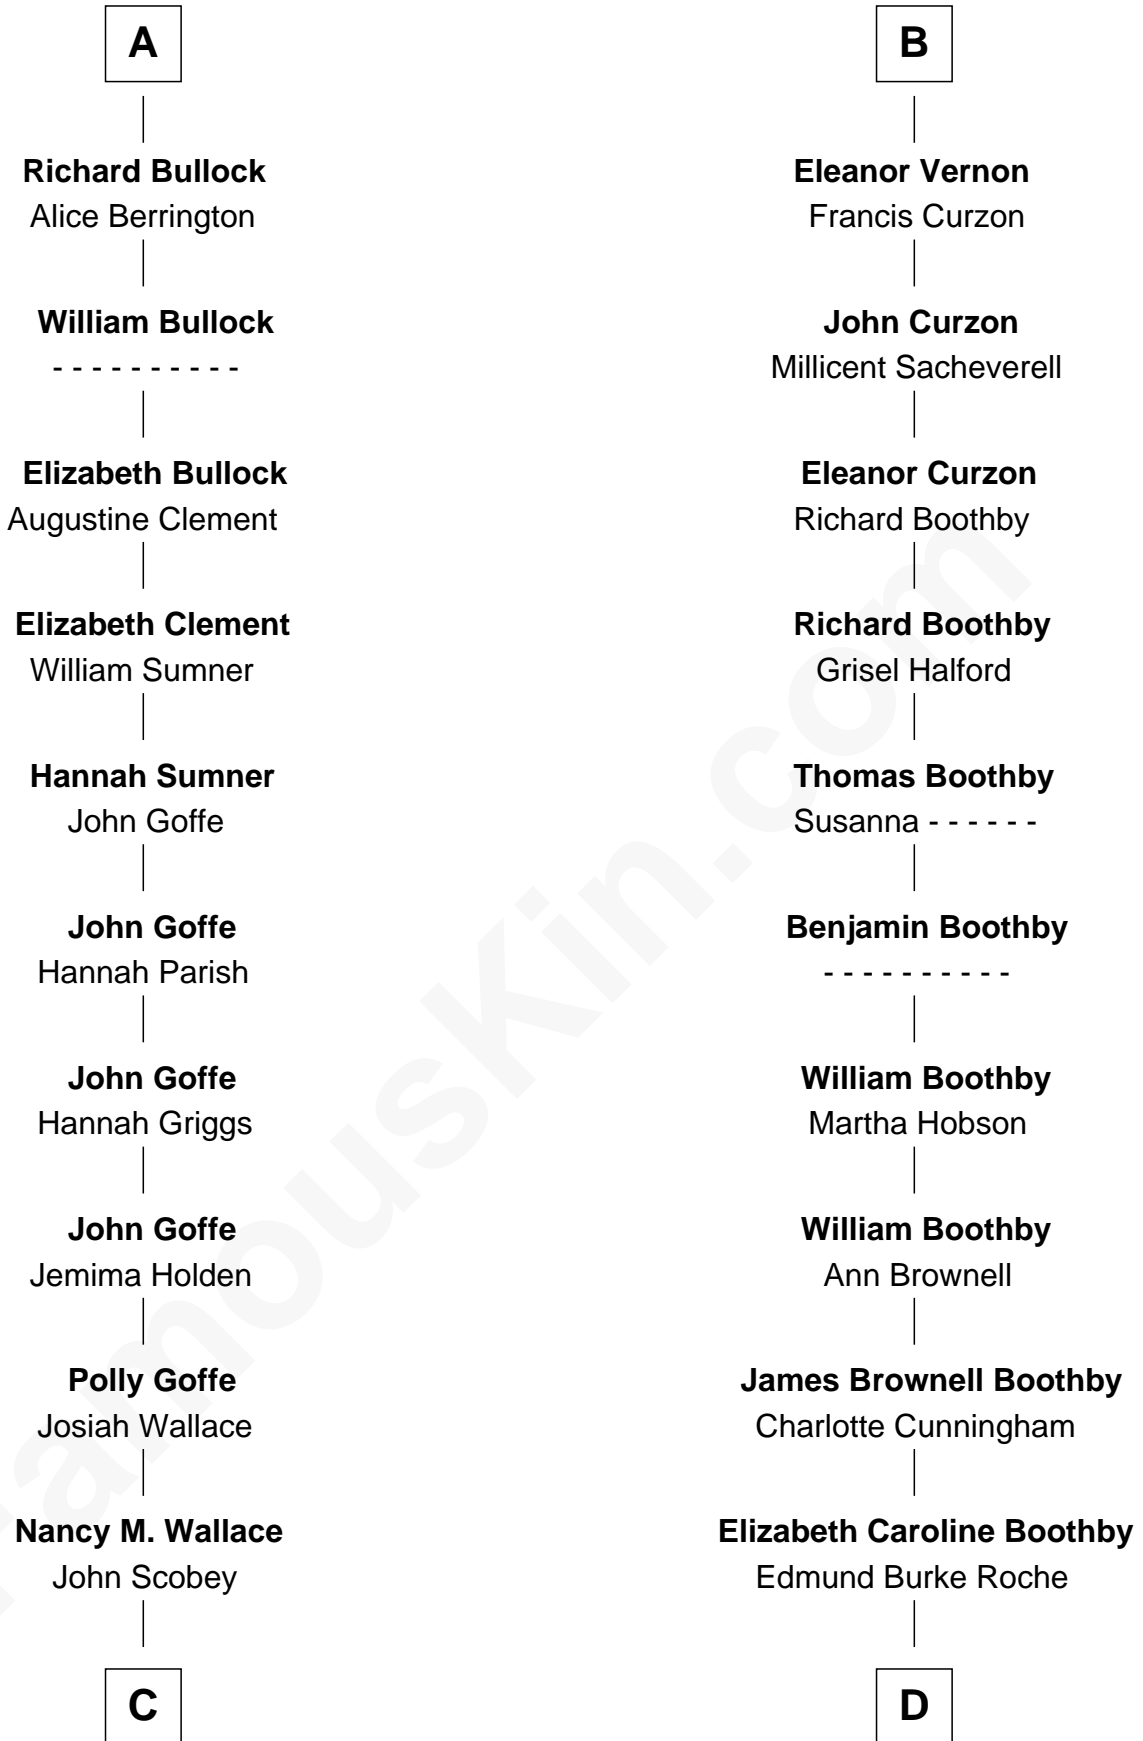

FamousKin.com

Relationship Chart of

Lou (Henry) Hoover

First Lady of President Herbert Hoover

19th cousin 2 times removed of

Oliver Platt
Movie Actor

C

Philomelia Sophia Scobey

Phineas Weed

Florence Ida Weed

Charles Delano Henry

Lou (Henry) Hoover

First Lady of Herbert Hoover

D

James Boothby Burke Roche

Frances Eleanor Work