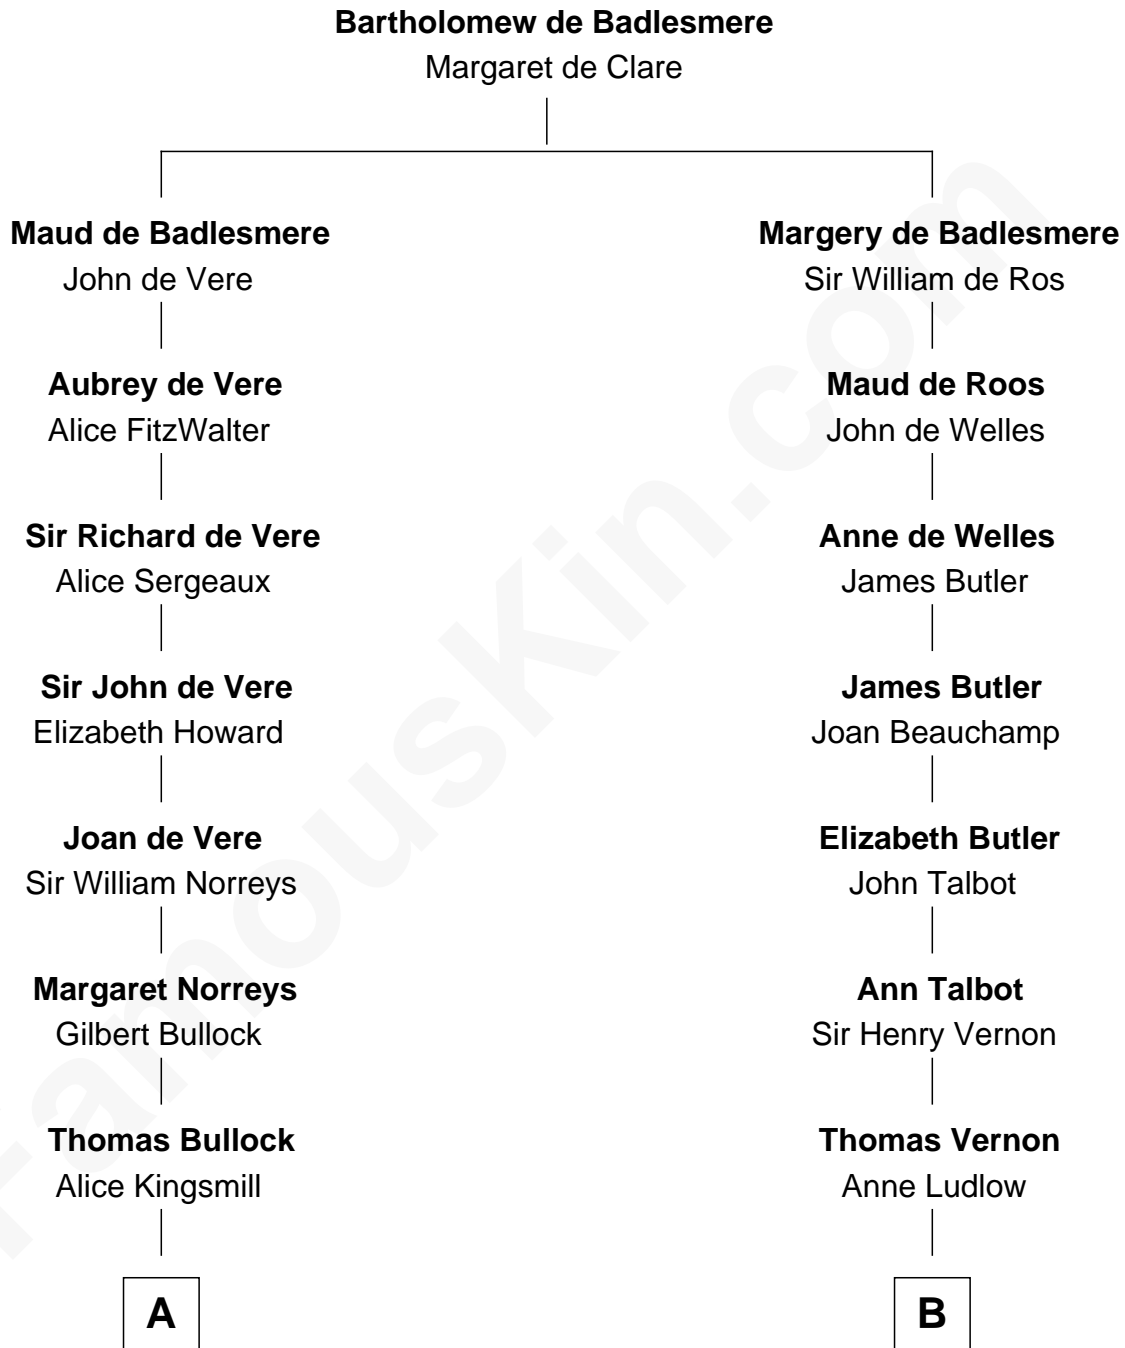

FamousKin.com

Relationship Chart of

Lou (Henry) Hoover

First Lady of President Herbert Hoover

19th cousin 2 times removed of

Oliver Platt
Movie Actor

C

Philomelia Sophia Scobey

Phineas Weed

Florence Ida Weed

Charles Delano Henry

Lou (Henry) Hoover

First Lady of Herbert Hoover

D

James Boothby Burke Roche

Frances Eleanor Work