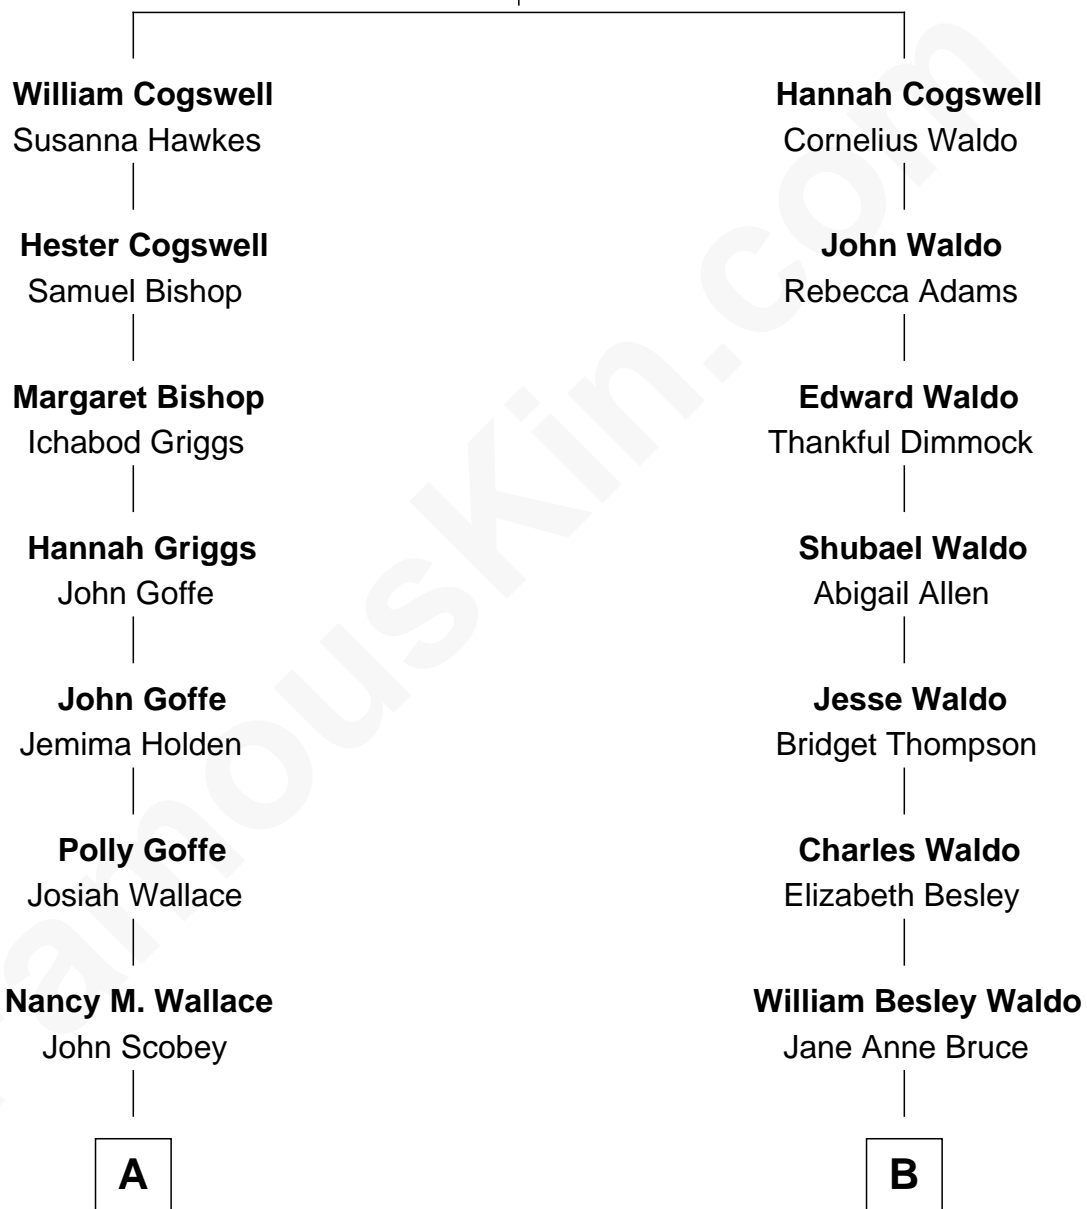

FamousKin.com

Relationship Chart of

Lou (Henry) Hoover

First Lady of President Herbert Hoover

9th cousin 1 time removed of

Lee Remick
Movie Actress

John Cogswell
Elizabeth Thomson

A

Philomelia Sophia Scobey

Phineas Weed

Florence Ida Weed

Charles Delano Henry

Lou (Henry) Hoover

First Lady of Herbert Hoover

B

John Bruce Waldo

Helen Brett

Lewis Howell Waldo

Eliza Gertrude Duffield

Margaret Gertrude Waldo

Frank Edwin Remick

Lee Remick

Movie Actress