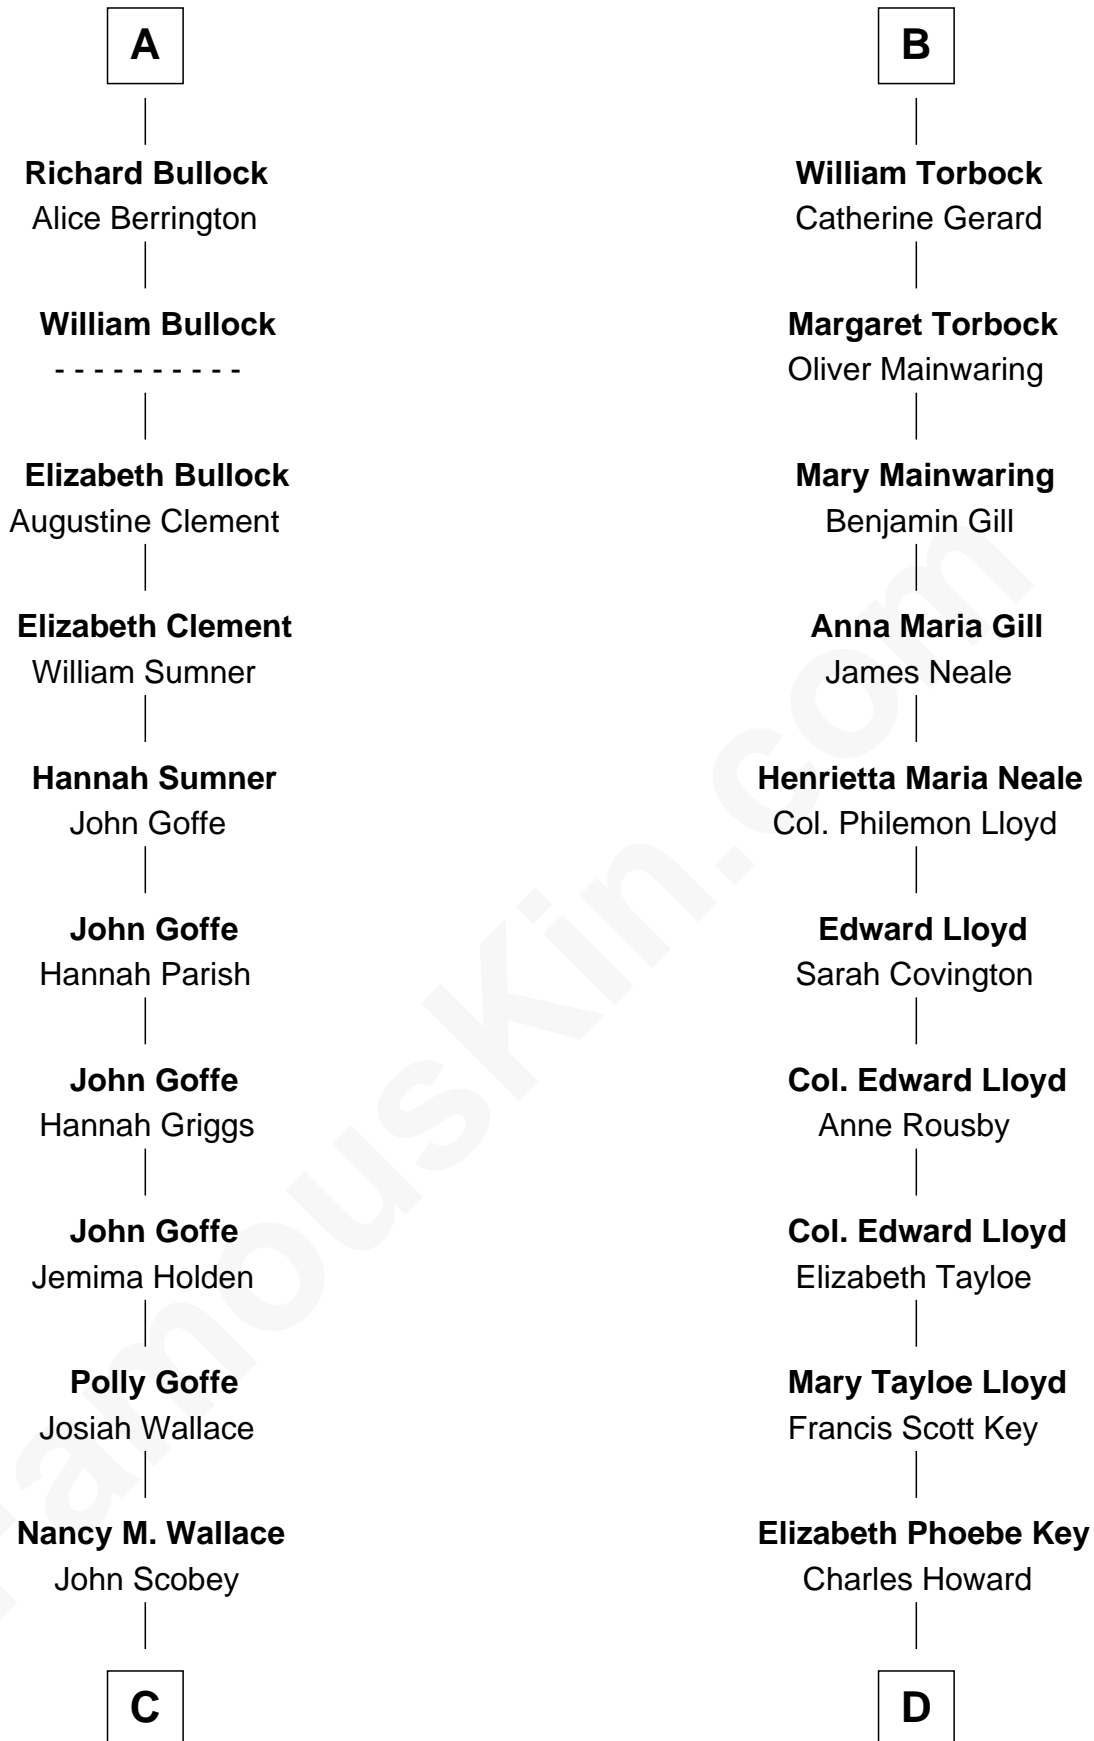

FamousKin.com

Relationship Chart of

Lou (Henry) Hoover

First Lady of President Herbert Hoover

18th cousin 1 time removed of

Thomas Hunt Morgan

Nobel Prize Winner in Physiology or Medicine

C

Philomelia Sophia Scobey

Phineas Weed

Florence Ida Weed

Charles Delano Henry

Lou (Henry) Hoover

First Lady of Herbert Hoover

D

Ellen Key Howard