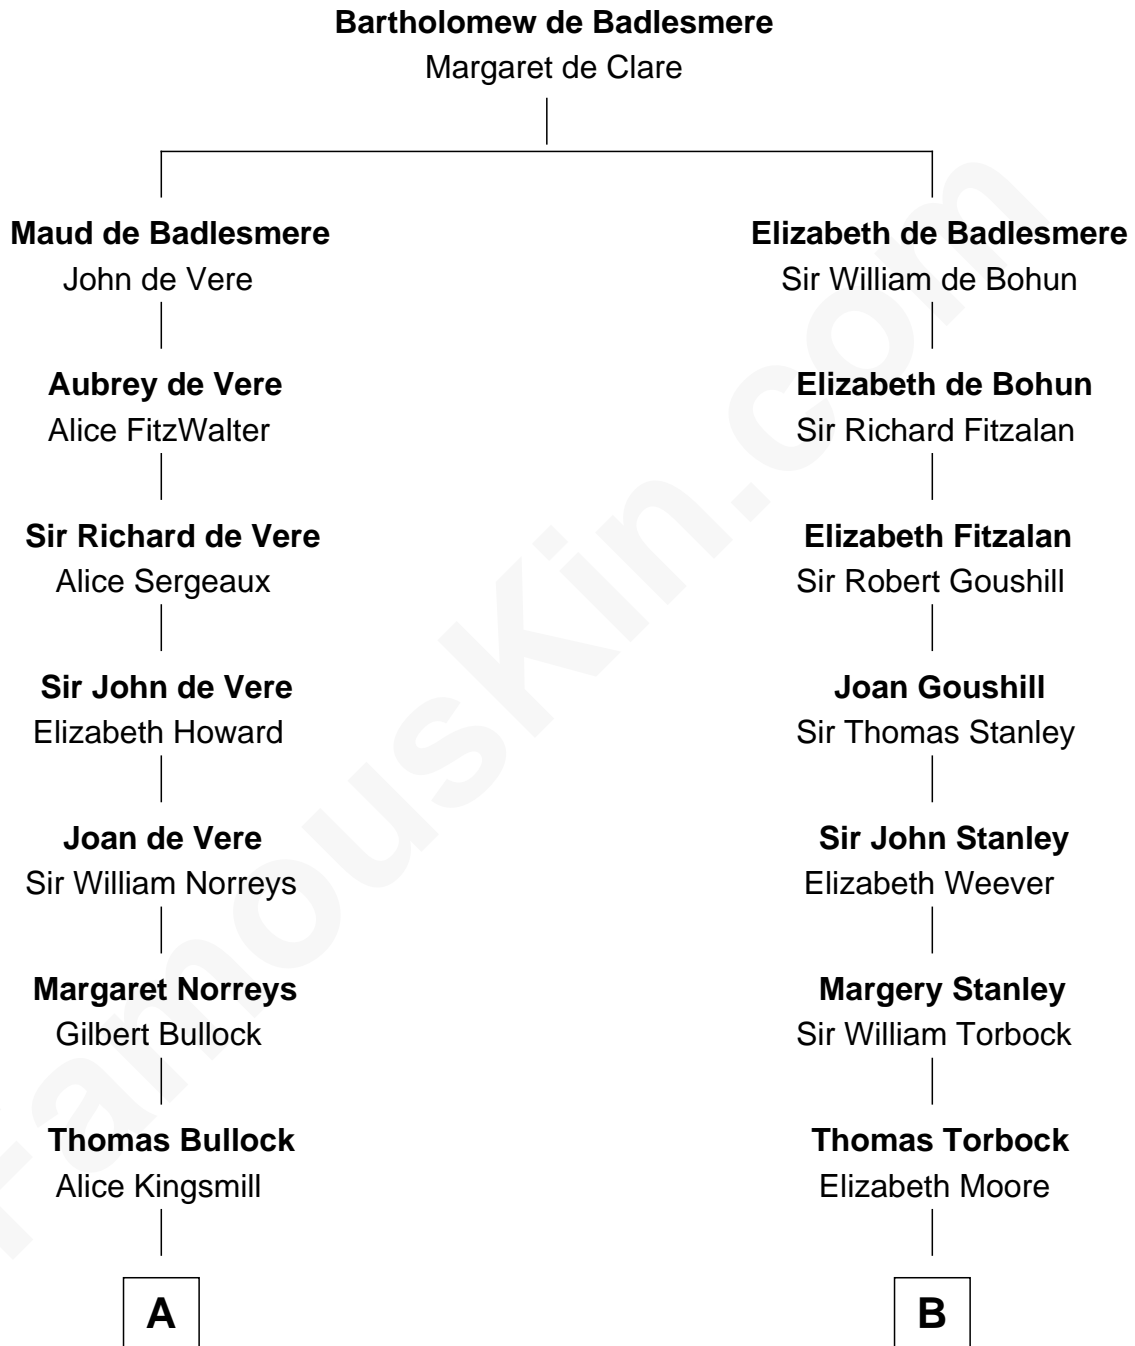

FamousKin.com

Relationship Chart of

Lou (Henry) Hoover

First Lady of President Herbert Hoover

18th cousin 1 time removed of

Thomas Hunt Morgan

Nobel Prize Winner in Physiology or Medicine

C

Philomelia Sophia Scobey

Phineas Weed

Florence Ida Weed

Charles Delano Henry

Lou (Henry) Hoover

First Lady of Herbert Hoover

D

Ellen Key Howard