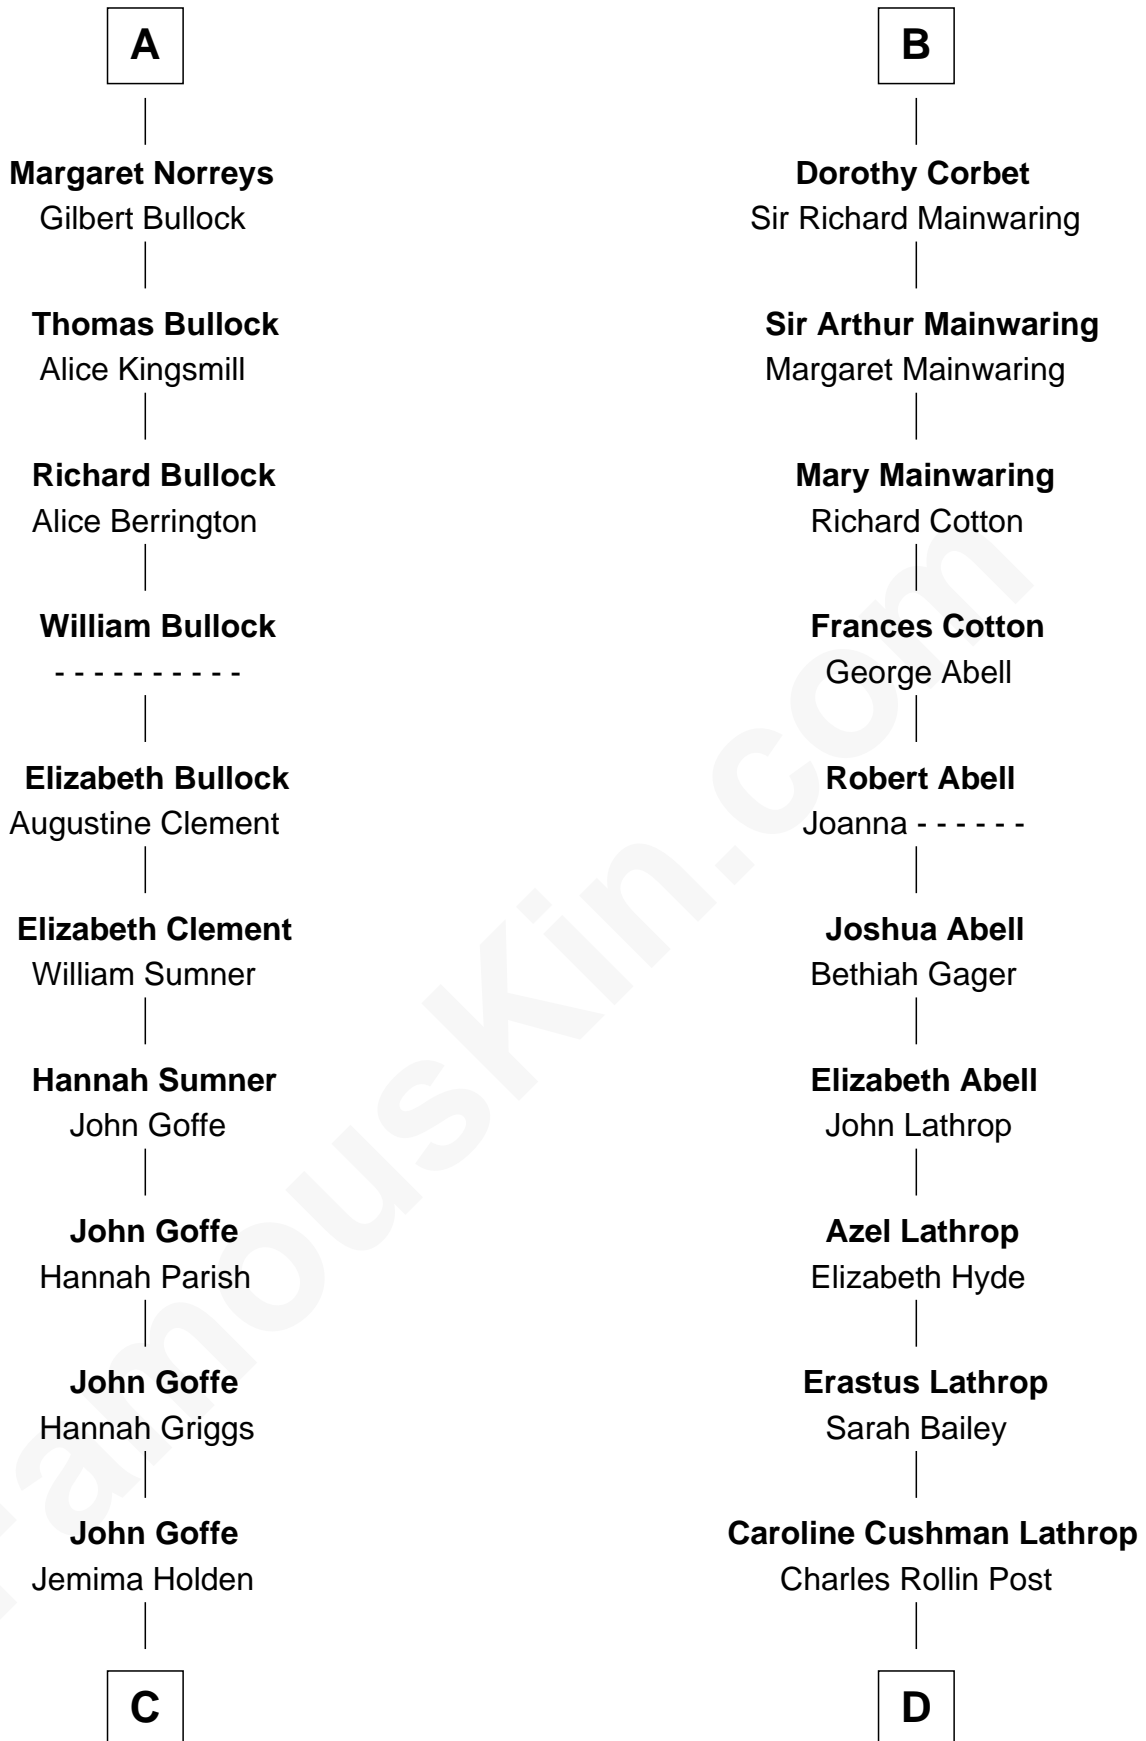

FamousKin.com

Relationship Chart of

Lou (Henry) Hoover

First Lady of President Herbert Hoover

18th cousin 3 times removed of

Marjorie Post

Founder of General Foods

Sir Richard de Burgh

Margaret - - - - -

Eleanor de Burgh
Sir Thomas de Multon

Joan de Multon
Sir Robert FitzWalter

Sir John FitzWalter
Eleanor de Percy

Alice FitzWalter
Aubrey de Vere

Sir Richard de Vere
Alice Sergeaux

Sir John de Vere
Elizabeth Howard

Joan de Vere
Sir William Norreys

A

Joan de Burgh
Sir John Darcy

Elizabeth Darcy
James le Boteler

James Butler
Anne de Welles

James Butler
Joan Beauchamp

Elizabeth Butler
John Talbot

Ann Talbot
Sir Henry Vernon

Elizabeth Vernon
Sir Robert Corbet

B

C

Polly Goffe
Josiah Wallace

Nancy M. Wallace
John Scobey

Philomelia Sophia Scobey
Phineas Weed

Florence Ida Weed
Charles Delano Henry

Lou (Henry) Hoover
First Lady of Herbert Hoover