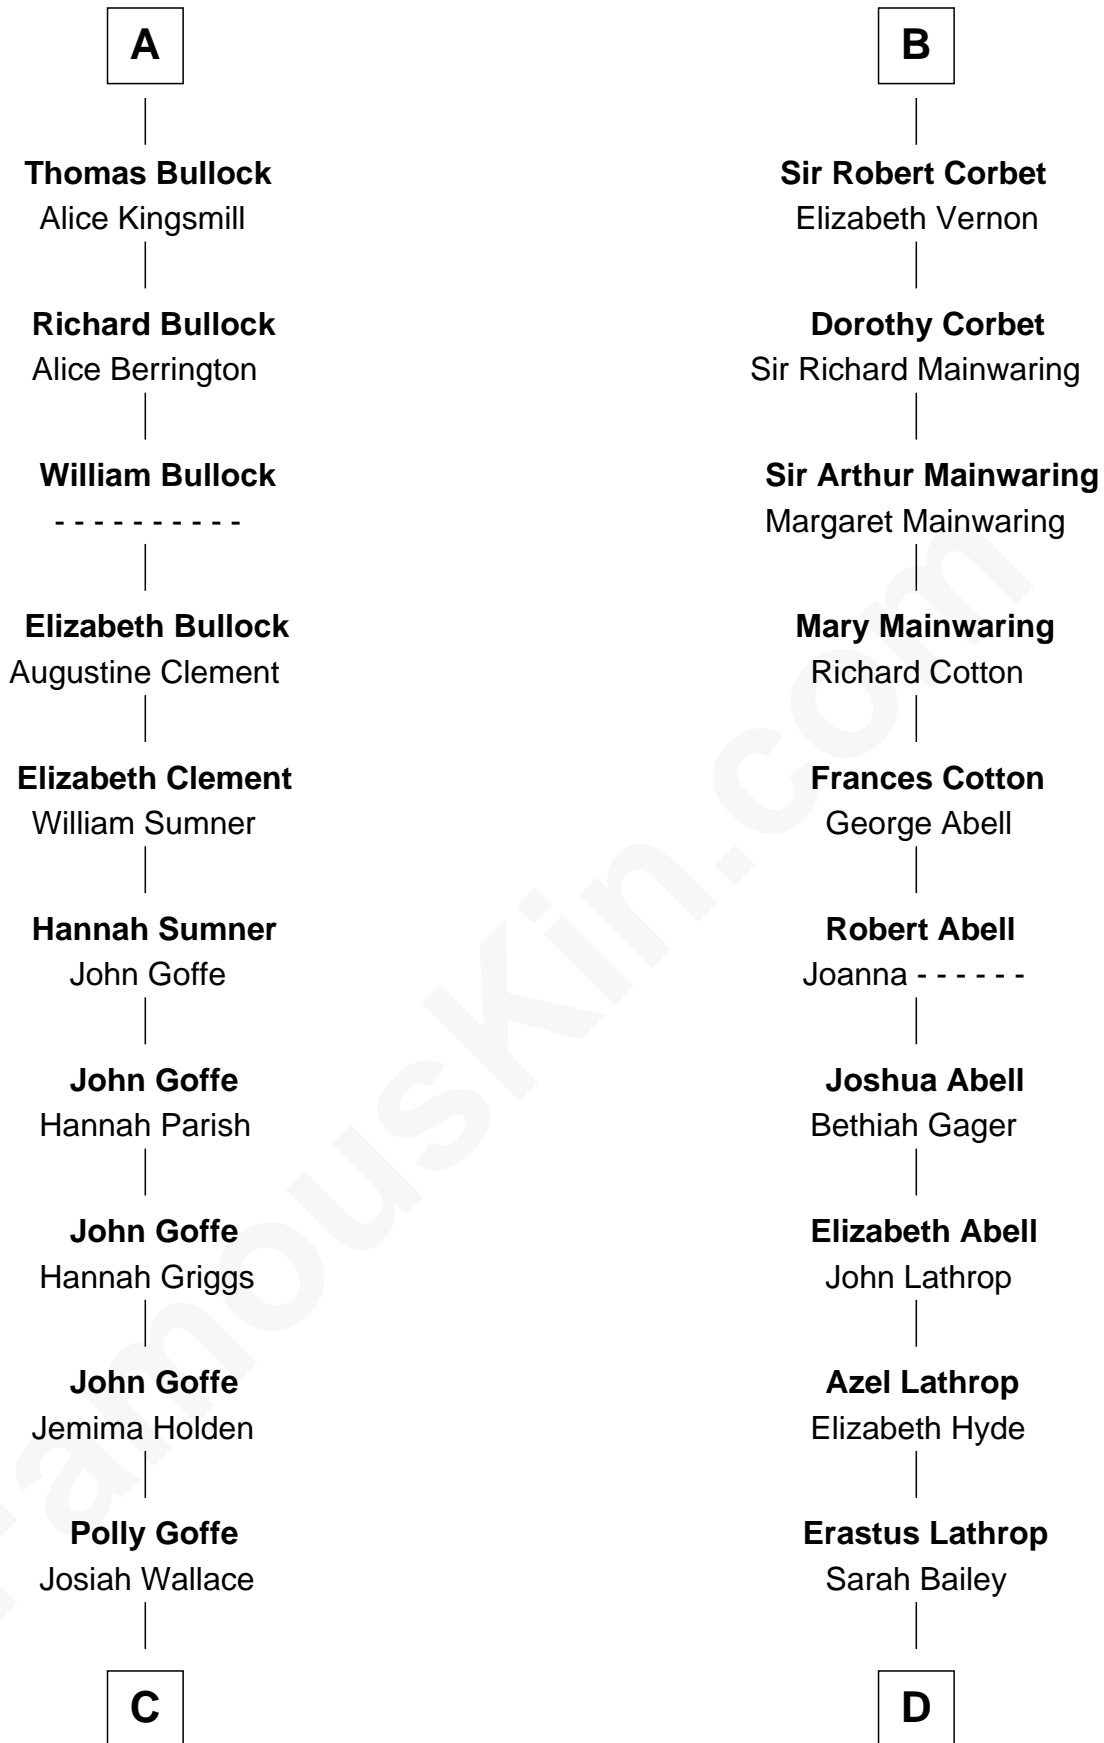

FamousKin.com

Relationship Chart of

Lou (Henry) Hoover

First Lady of President Herbert Hoover

19th cousin 1 time removed of

Marjorie Post

Founder of General Foods

Hugh le Despencer
Eleanor de Clare

Anne de Ferrers

Edward Despencer

Elizabeth Burghersh

Margaret Despencer

Robert de Ferrers

Sir Edmund Ferrers

Ellen Roche

Sir William Ferrers

Elizabeth Belknap

Anne Ferrers

Sir Walter Devereux

Elizabeth Devereux

Sir Richard Corbet

B

C

Nancy M. Wallace