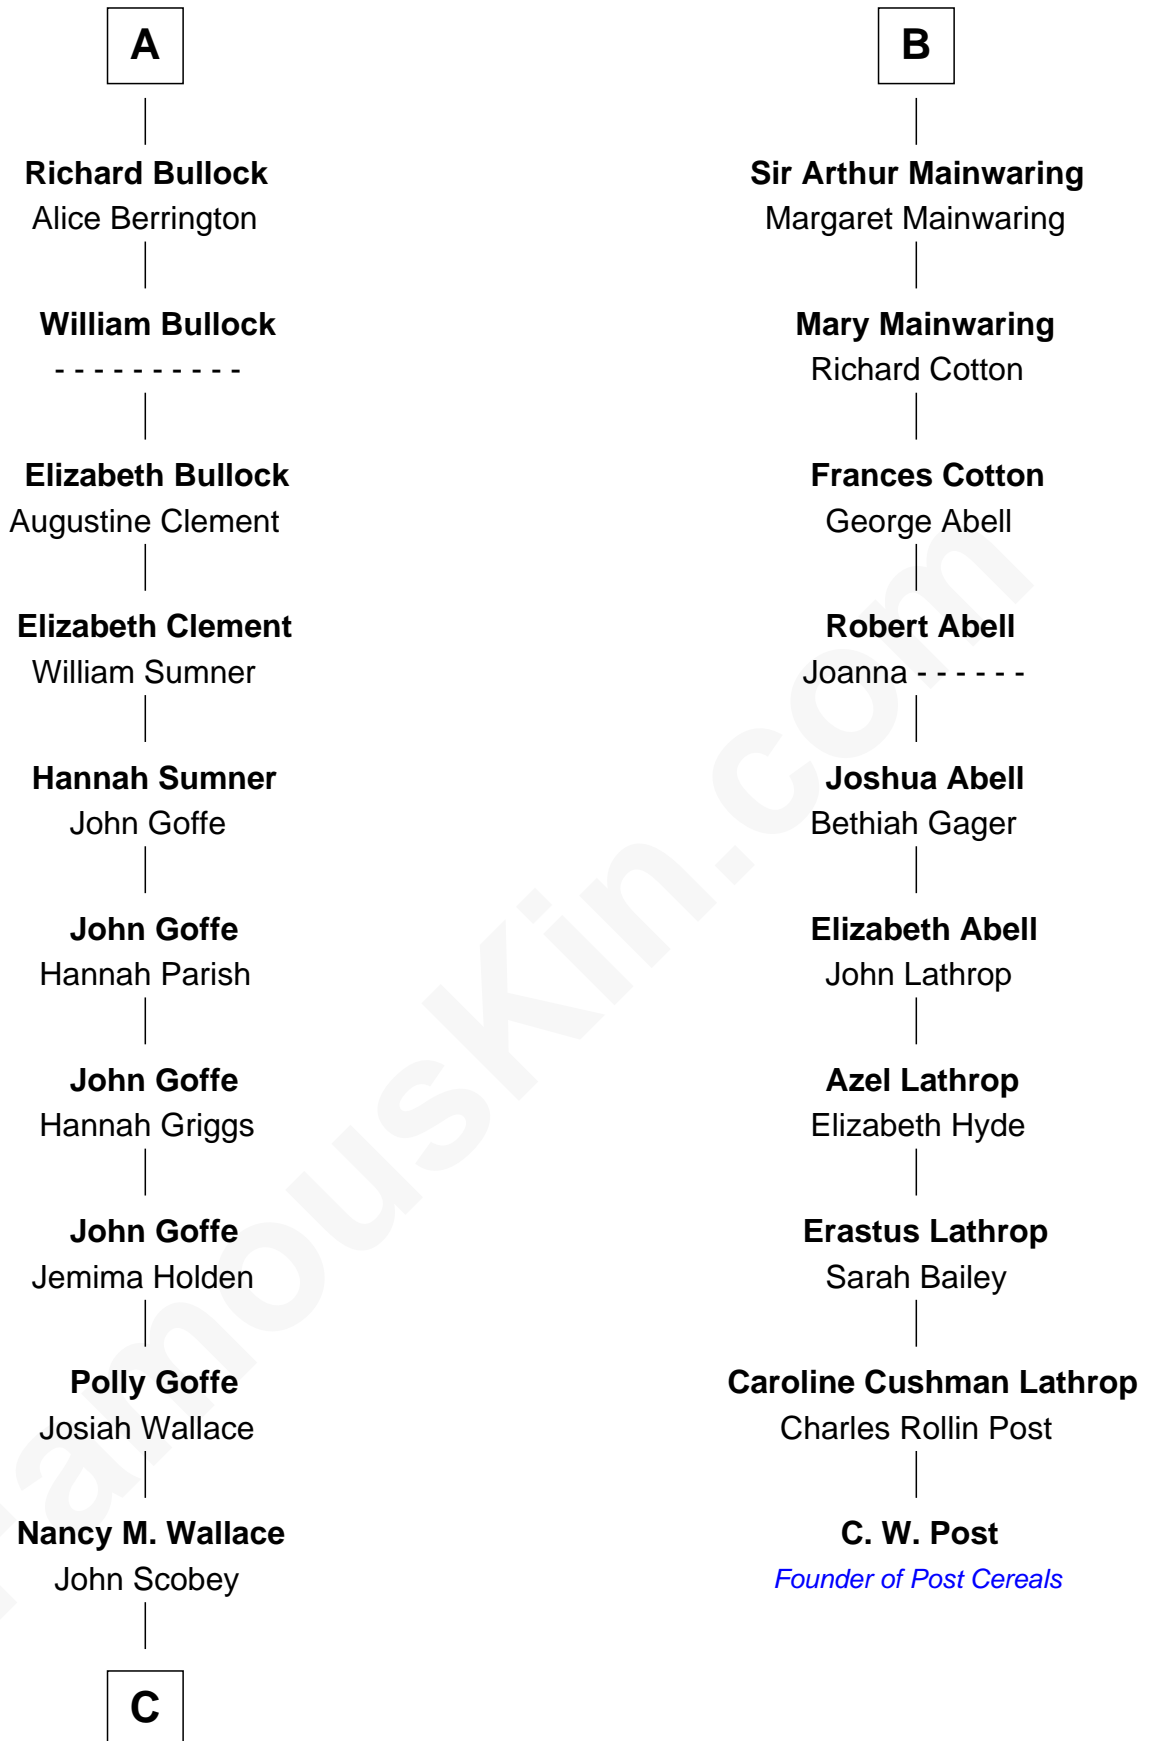

## Relationship Chart of

### Lou (Henry) Hoover

*First Lady of President Herbert Hoover*

16th cousin 3 times removed of

**C. W. Post**

*Founder of Post Cereals*

**C**

Philomelia Sophia Scobey

Phineas Weed

Florence Ida Weed

Charles Delano Henry

Lou (Henry) Hoover

*First Lady of Herbert Hoover*

FamousKin.com