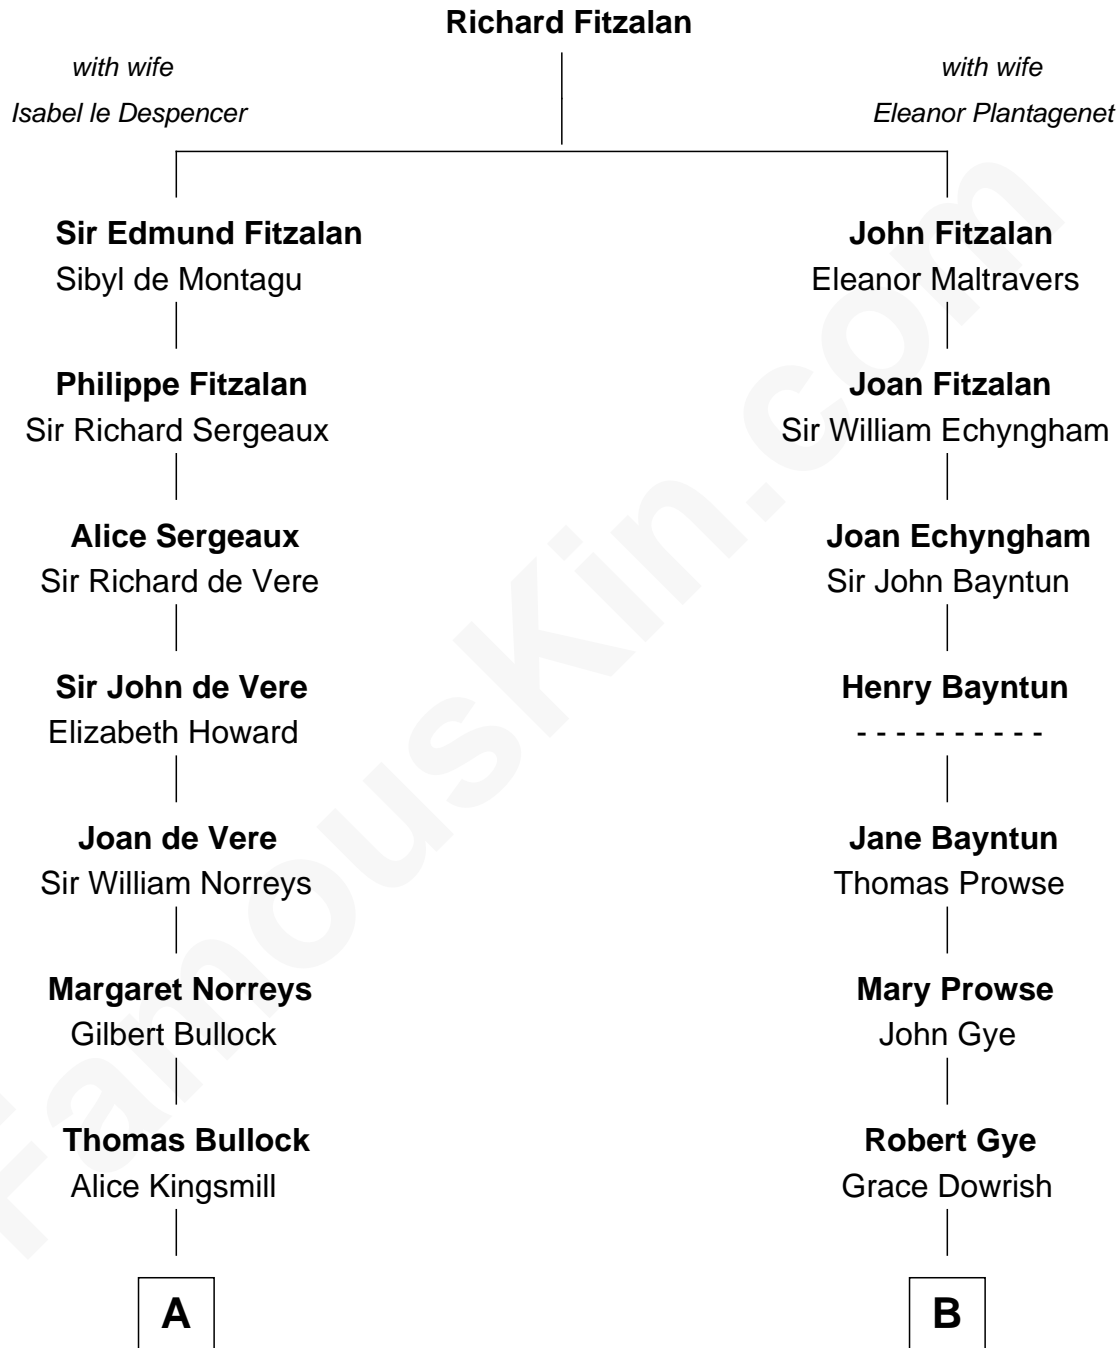

FamousKin.com

Relationship Chart of

Lou (Henry) Hoover

First Lady of President Herbert Hoover

18th cousin 1 time removed of

Pete Seeger

American Folk Singer

FamousKin.com