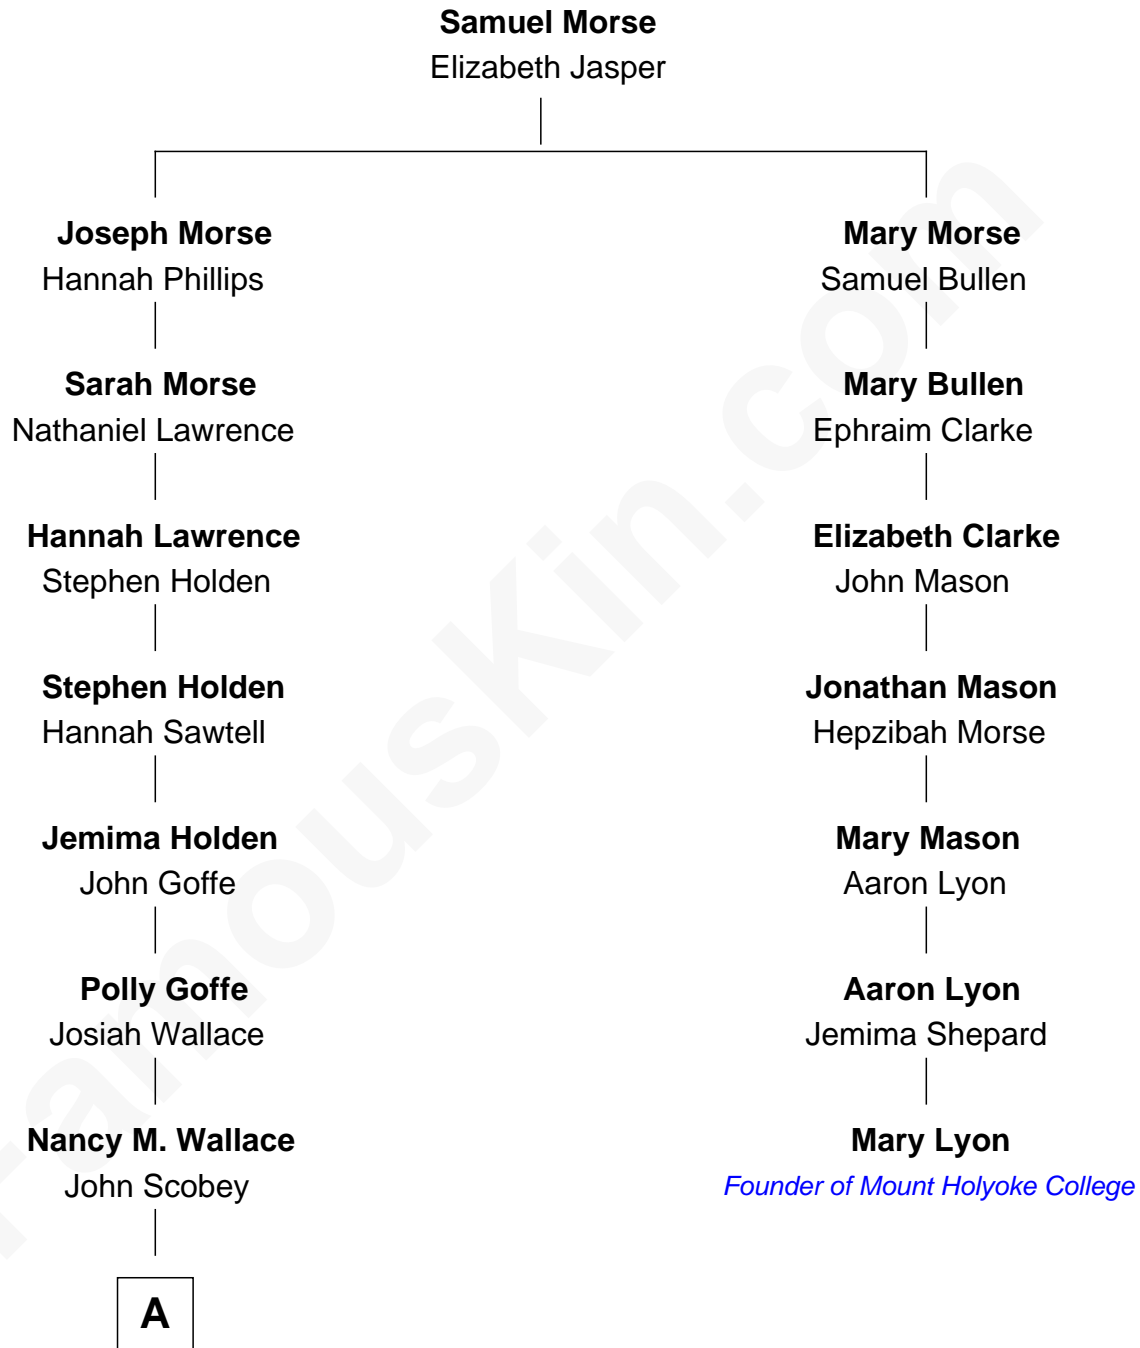

FamousKin.com

Relationship Chart of

Lou (Henry) Hoover

First Lady of President Herbert Hoover

6th cousin 3 times removed of

Mary Lyon

Founder of Mount Holyoke College

A

Philomelia Sophia Scobey

Phineas Weed

Florence Ida Weed

Charles Delano Henry

Lou (Henry) Hoover

First Lady of Herbert Hoover

FamousKin.com