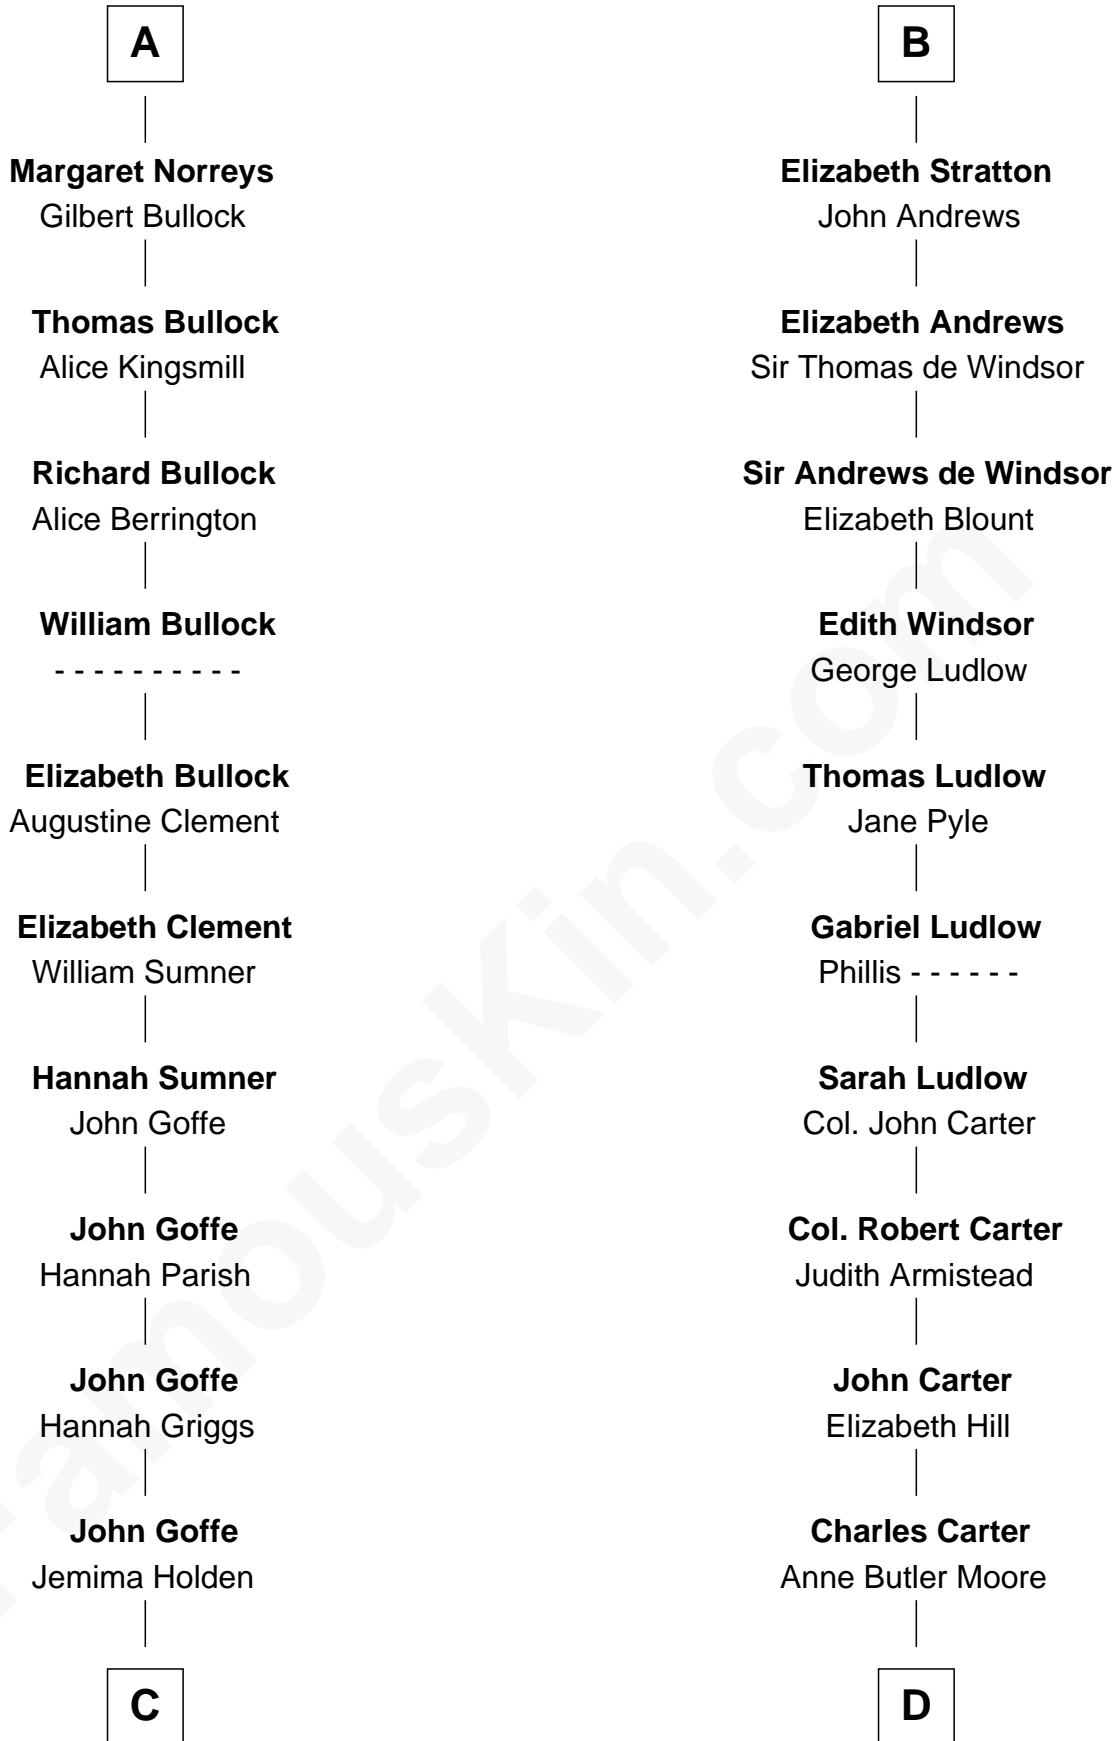

FamousKin.com

Relationship Chart of

Lou (Henry) Hoover

First Lady of President Herbert Hoover

18th cousin 3 times removed of

General Robert E. Lee

Confederate Army - U.S. Civil War

C

Polly Goffe
Josiah Wallace

Nancy M. Wallace
John Scobey

Philomelia Sophia Scobey
Phineas Weed

Florence Ida Weed
Charles Delano Henry

Lou (Henry) Hoover
First Lady of Herbert Hoover

D

Anne Hill Carter
Maj. Gen. Henry Lee