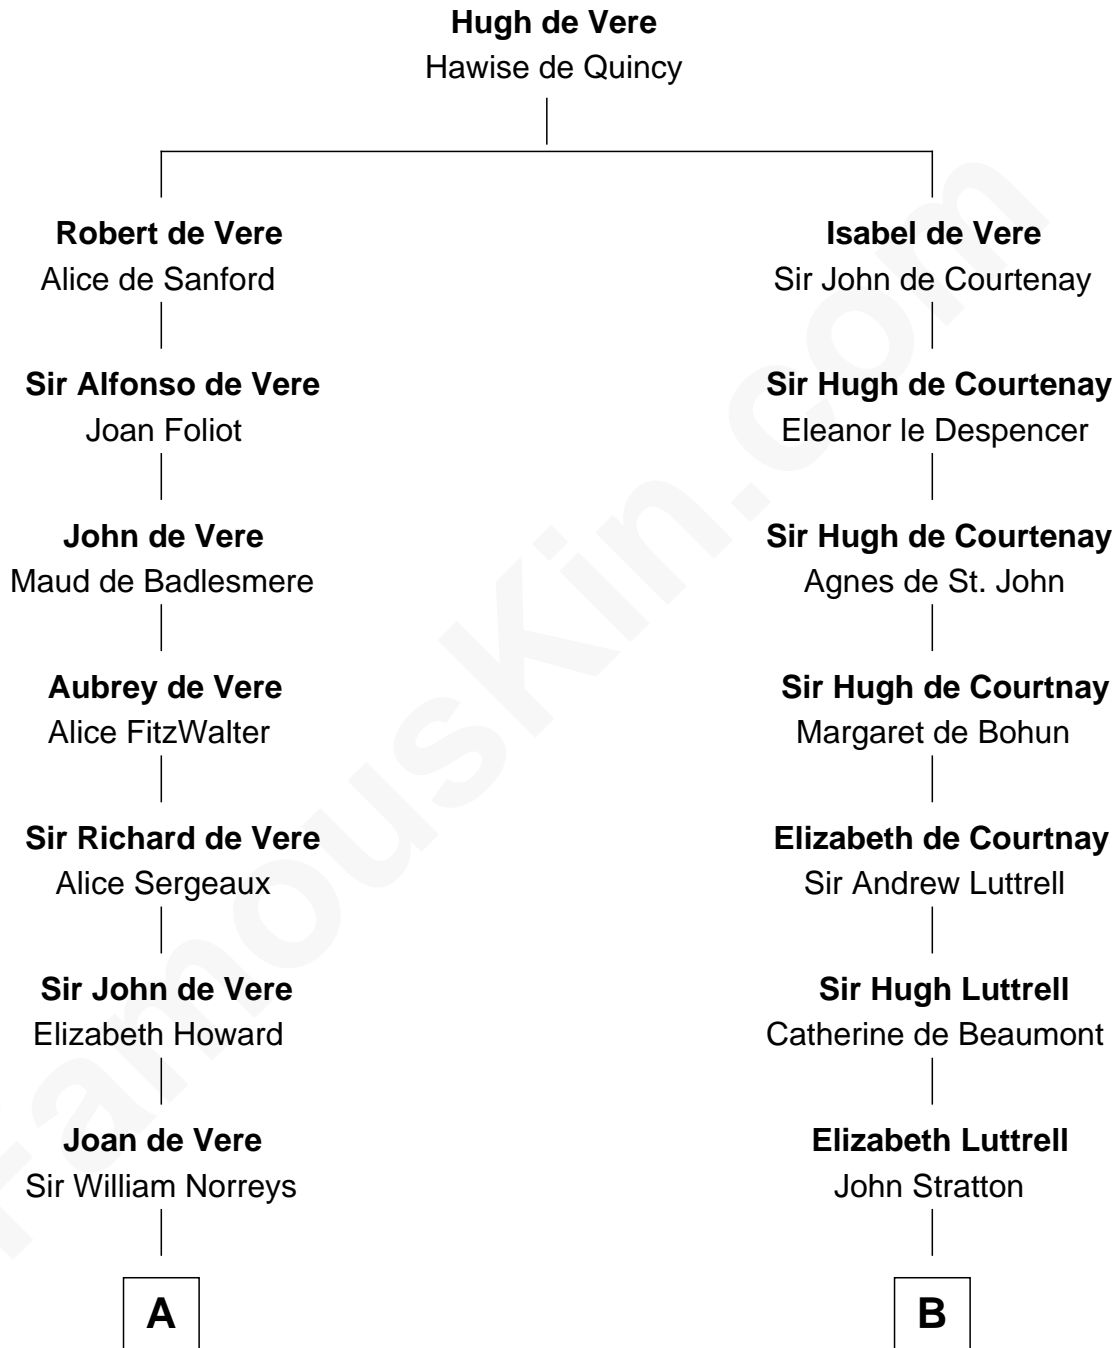

FamousKin.com

Relationship Chart of

Lou (Henry) Hoover

First Lady of President Herbert Hoover

18th cousin 3 times removed of

General Robert E. Lee

Confederate Army - U.S. Civil War

C

Polly Goffe
Josiah Wallace

Nancy M. Wallace
John Scobey

Philomelia Sophia Scobey
Phineas Weed

Florence Ida Weed
Charles Delano Henry

Lou (Henry) Hoover
First Lady of Herbert Hoover

D

Anne Hill Carter
Maj. Gen. Henry Lee