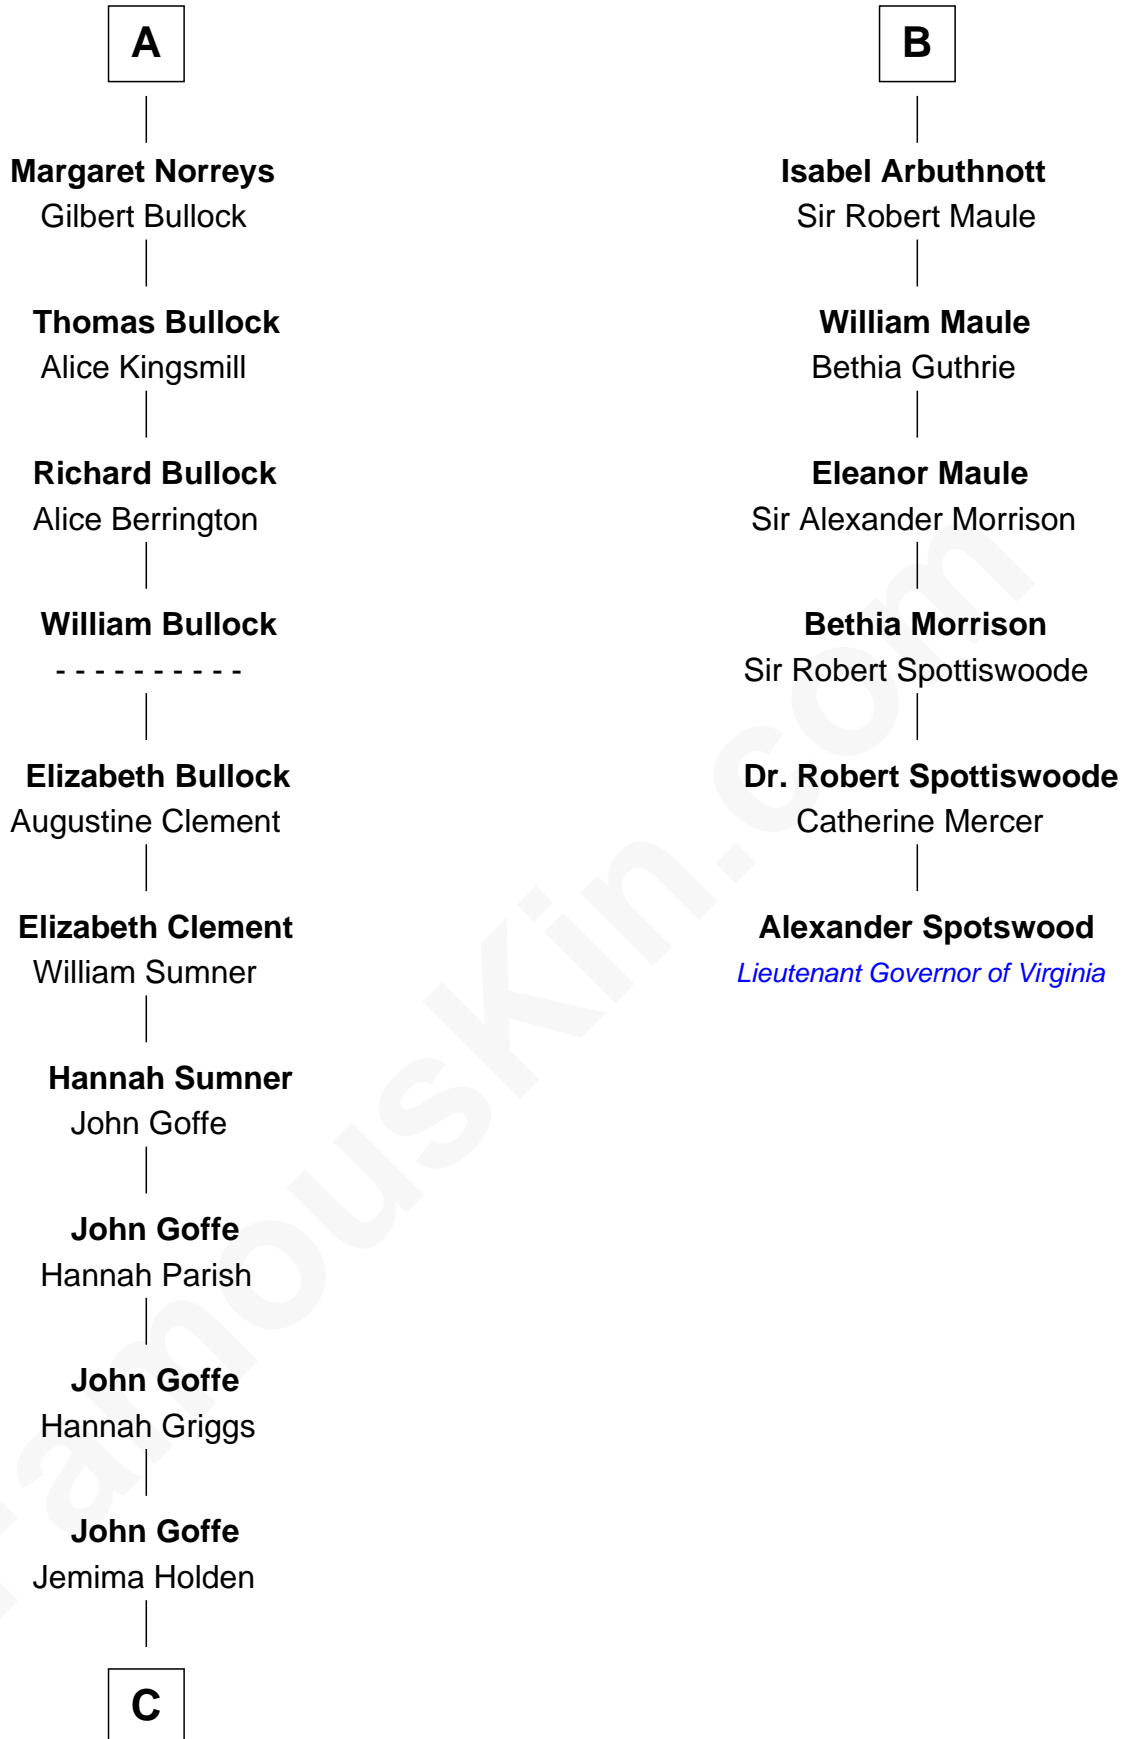

FamousKin.com

Relationship Chart of

Lou (Henry) Hoover

First Lady of President Herbert Hoover

12th cousin 9 times removed of

Alexander Spotswood

Lieutenant Governor of Virginia

C

Polly Goffe
Josiah Wallace

Nancy M. Wallace
John Scobey

Philomelia Sophia Scobey
Phineas Weed

Florence Ida Weed
Charles Delano Henry

Lou (Henry) Hoover
First Lady of Herbert Hoover