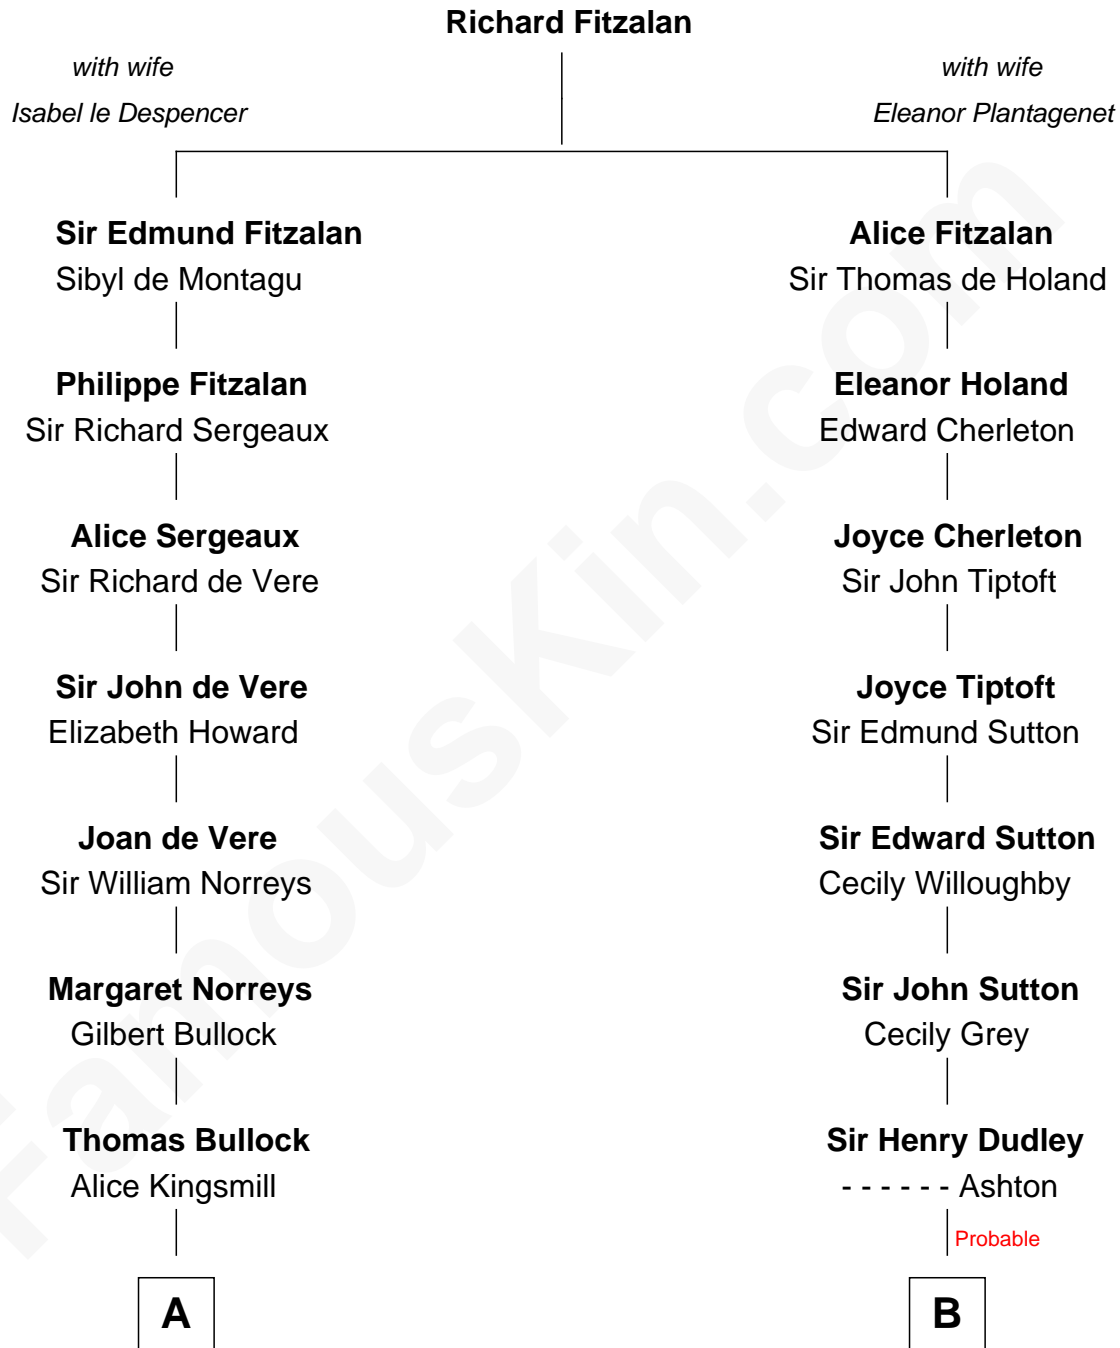

FamousKin.com

Relationship Chart of

Lou (Henry) Hoover

First Lady of President Herbert Hoover

19th cousin 1 time removed of

Keri Russell

TV and Movie Actress

C