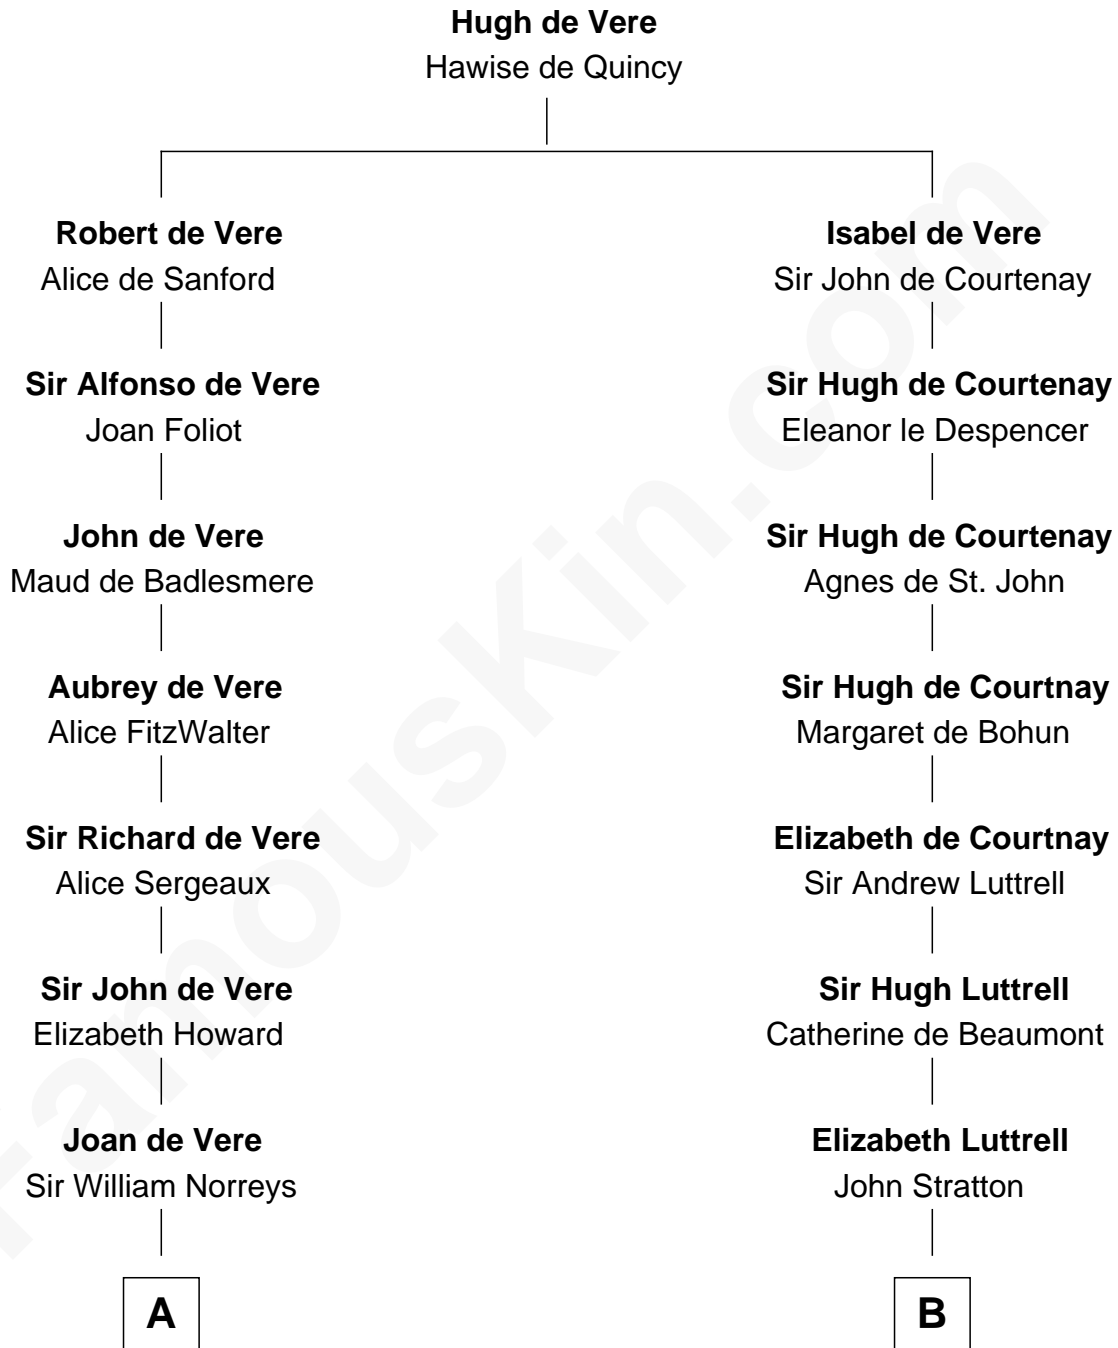

FamousKin.com

Relationship Chart of

Lou (Henry) Hoover

First Lady of President Herbert Hoover

17th cousin 4 times removed of

William Henry Harrison

9th U.S. President