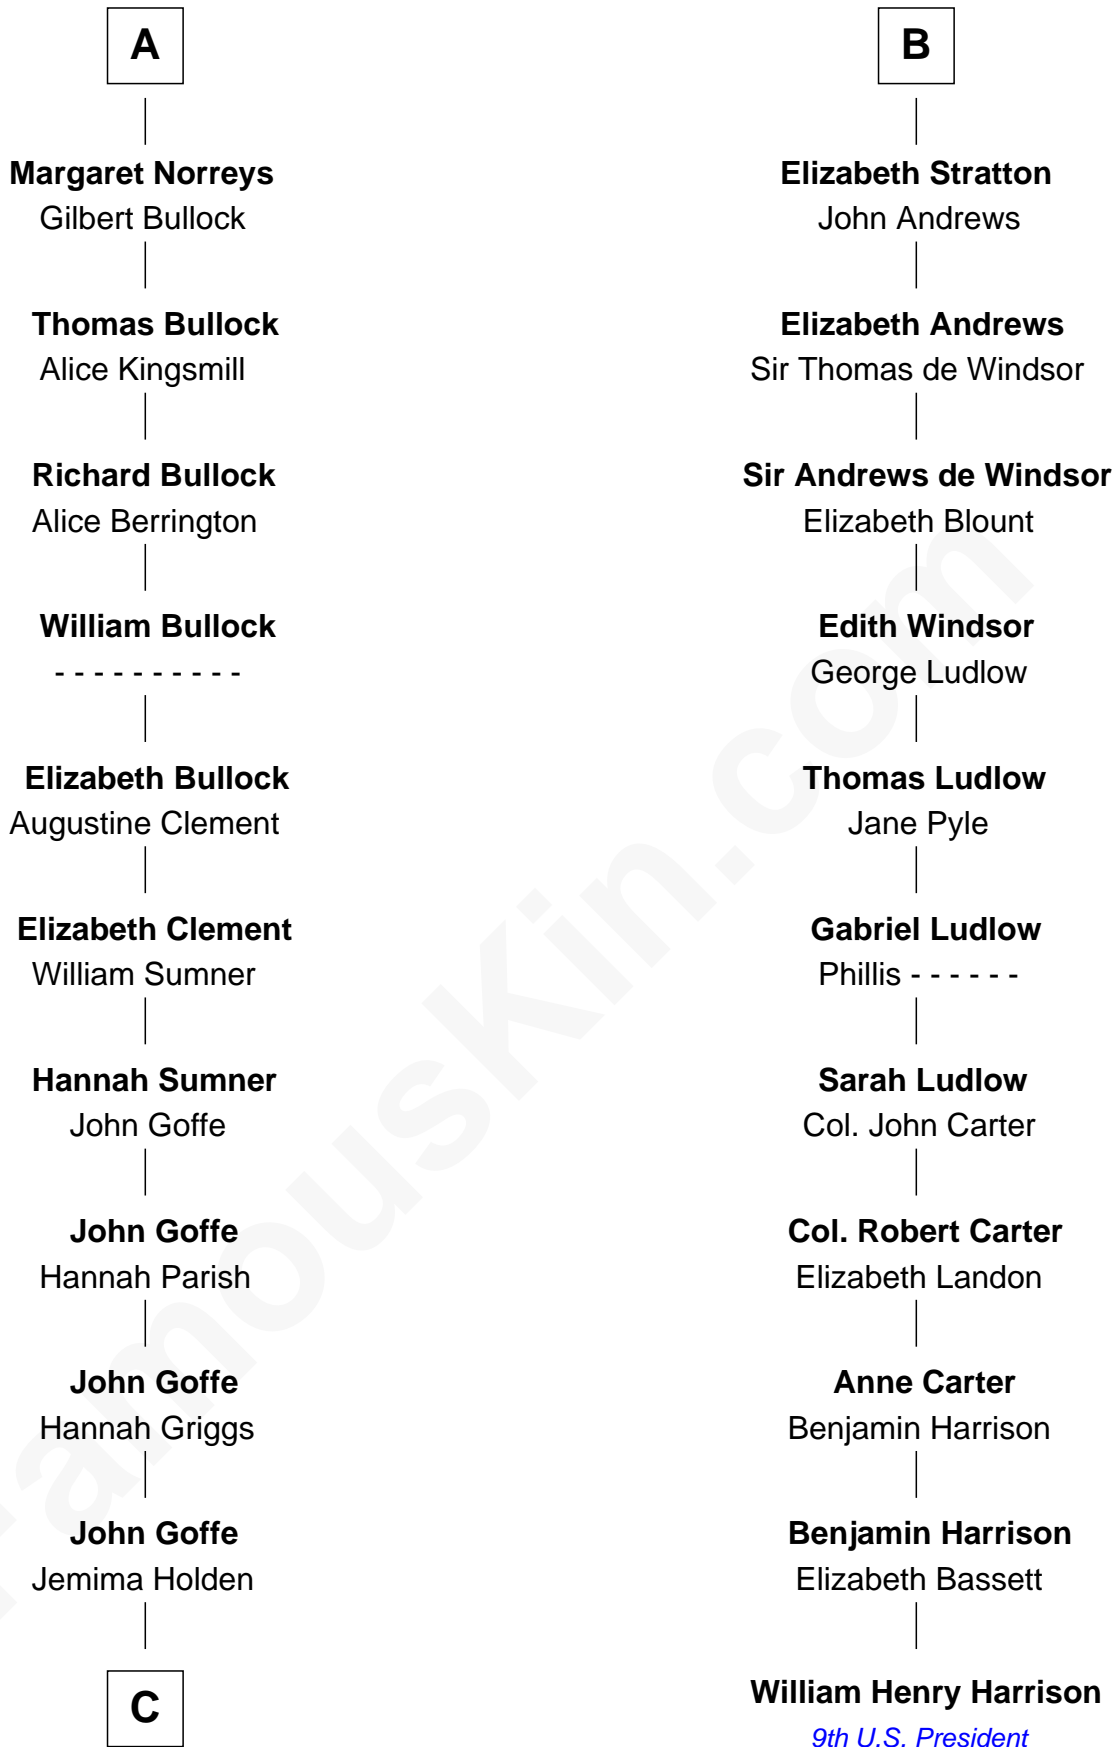

## Relationship Chart of

### Lou (Henry) Hoover

*First Lady of President Herbert Hoover*

17th cousin 4 times removed of

### William Henry Harrison

*9th U.S. President*

**C**

**Polly Goffe**  
Josiah Wallace

**Nancy M. Wallace**  
John Scobey

**Philomelia Sophia Scobey**  
Phineas Weed

**Florence Ida Weed**  
Charles Delano Henry