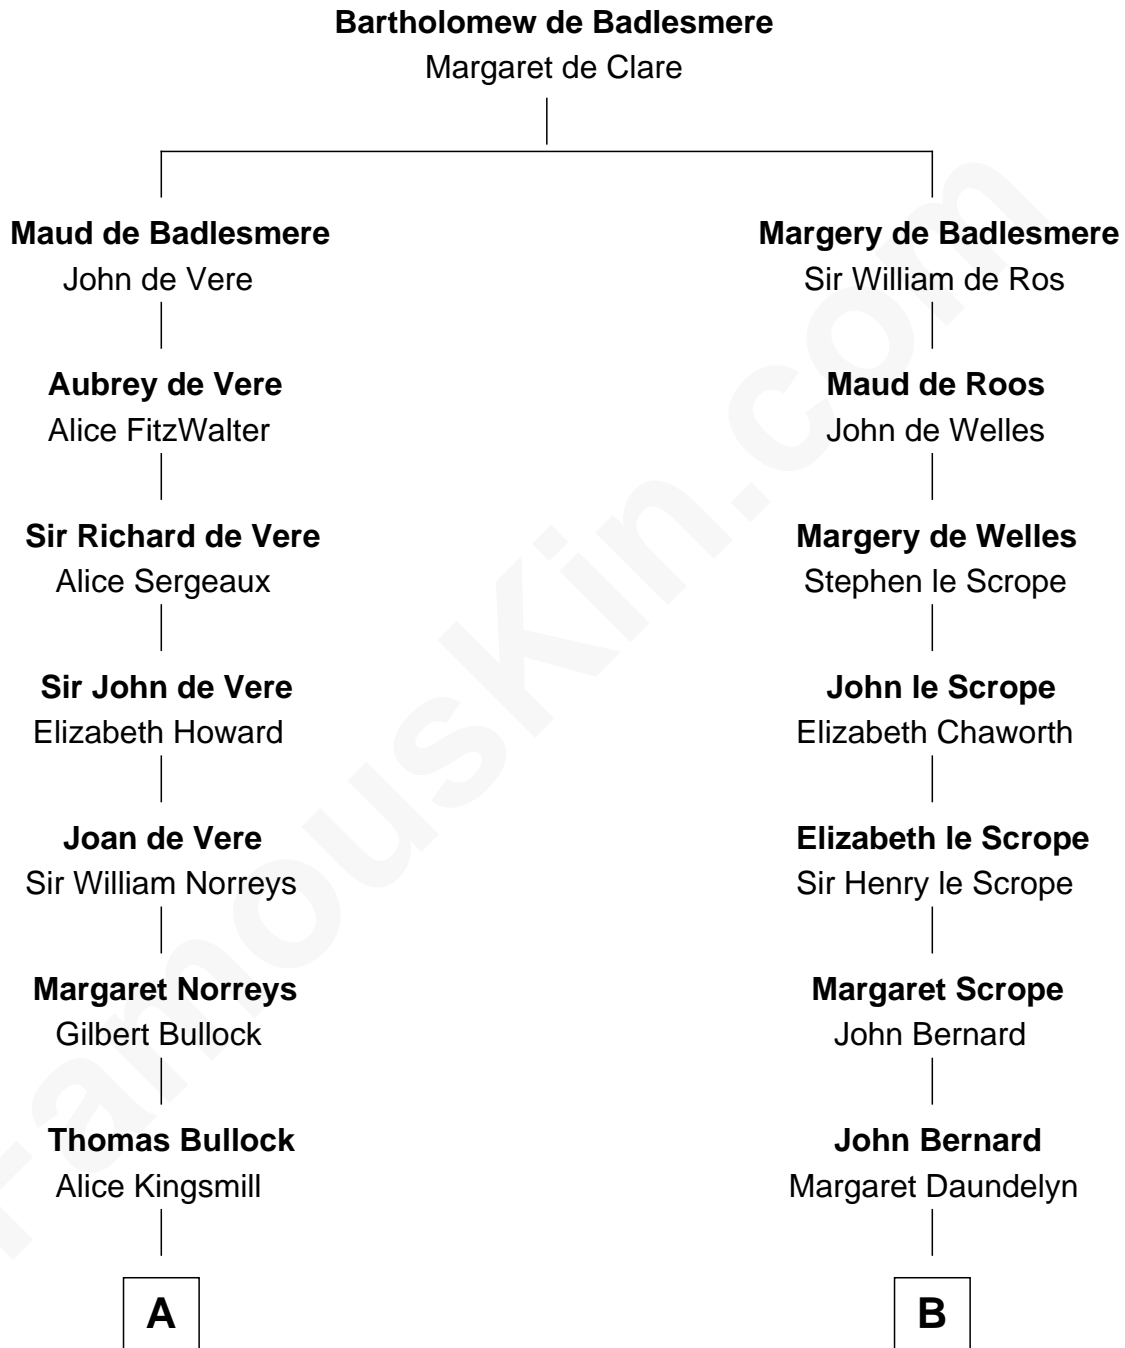

FamousKin.com

Relationship Chart of

Lou (Henry) Hoover

First Lady of President Herbert Hoover

17th cousin 2 times removed of

Benjamin Harrison
23rd U.S. President

C

Philomelia Sophia Scobey

Phineas Weed

Florence Ida Weed

Charles Delano Henry

Lou (Henry) Hoover

First Lady of Herbert Hoover

FamousKin.com