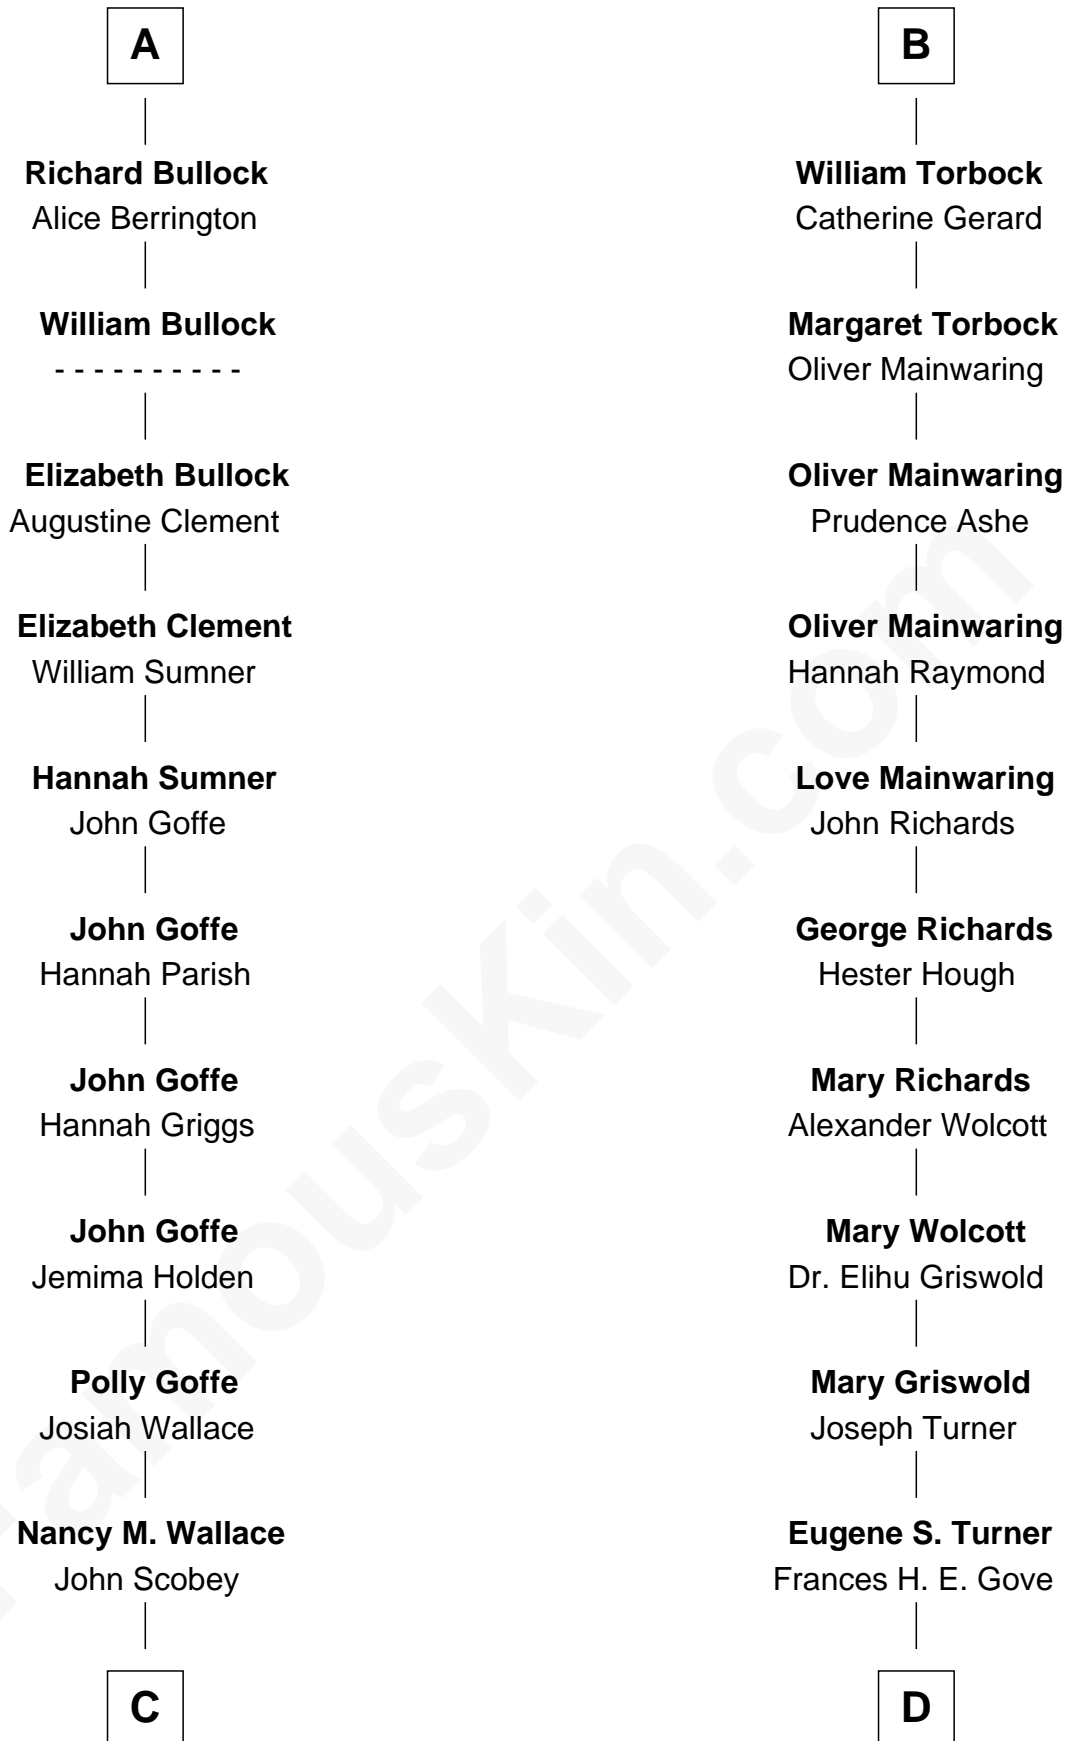

FamousKin.com

Relationship Chart of

Lou (Henry) Hoover

First Lady of President Herbert Hoover

19th cousin 2 times removed of

Ed Helms

TV and Movie Actor

Bartholomew de Badlesmere

Margaret de Clare

C

Philomelia Sophia Scobey

Phineas Weed

Florence Ida Weed

Charles Delano Henry

Lou (Henry) Hoover

First Lady of Herbert Hoover

D

Ione Turner

Walter Harold Wright

Inez Emeline Wright

George Pullen Jackson

Frances Helen Jackson

Fitzgerald Sale Parker

Pamela Ann Parker