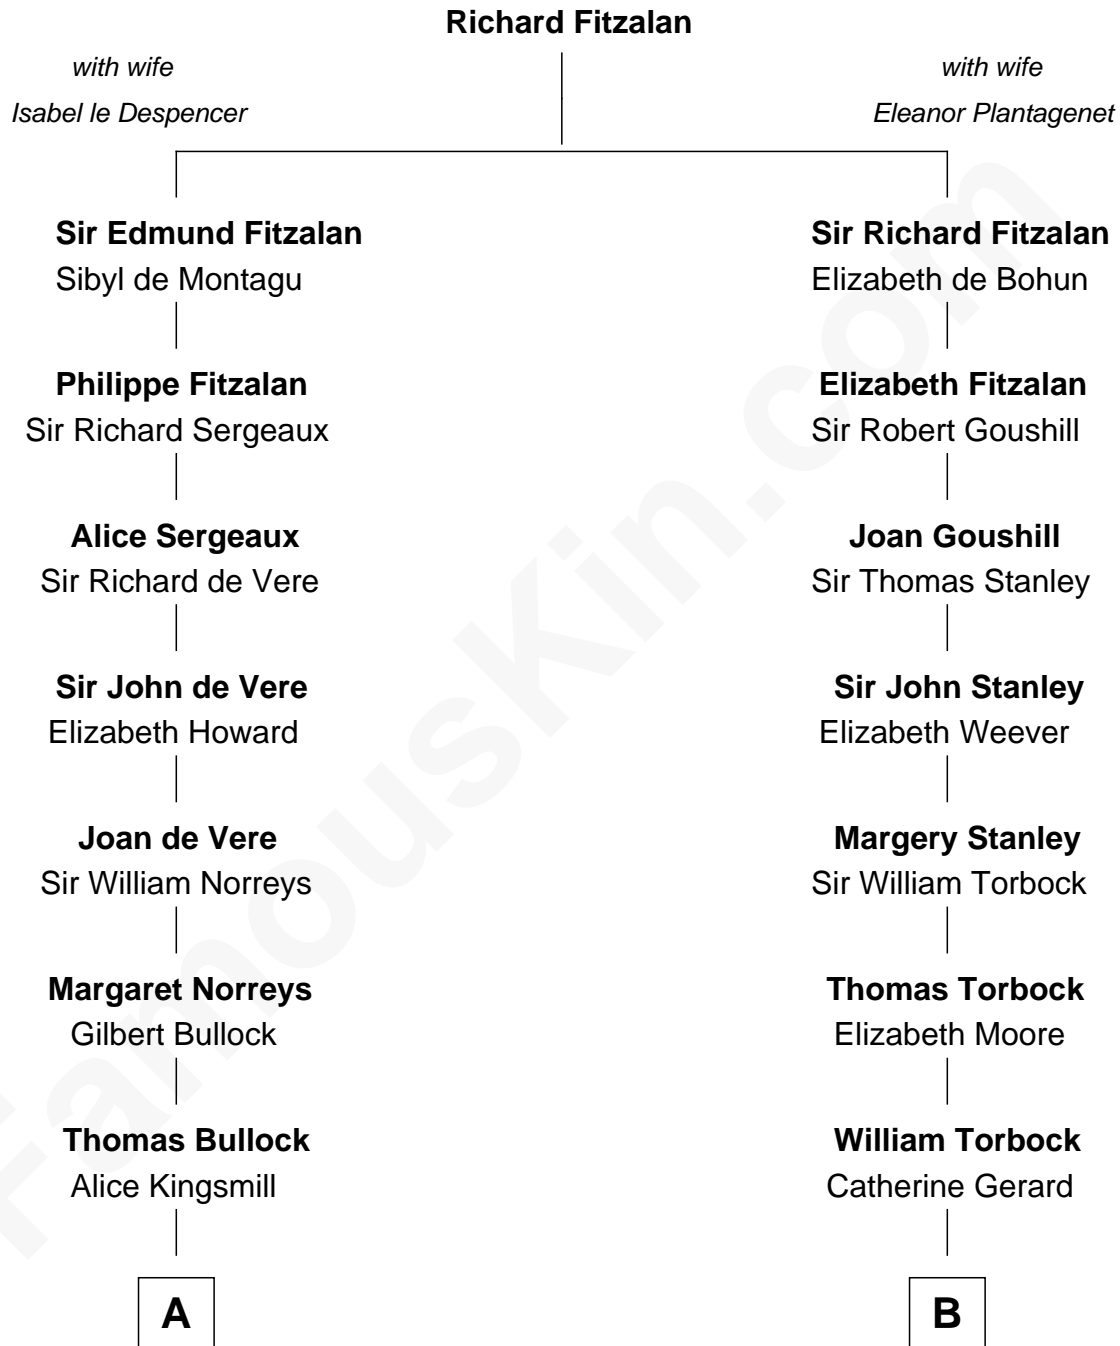

FamousKin.com

Relationship Chart of

Lou (Henry) Hoover

First Lady of President Herbert Hoover

19th cousin 1 time removed of

Ed Helms

TV and Movie Actor

C

Philomelia Sophia Scobey

Phineas Weed

Florence Ida Weed

Charles Delano Henry

Lou (Henry) Hoover

First Lady of Herbert Hoover

D

Inez Emeline Wright