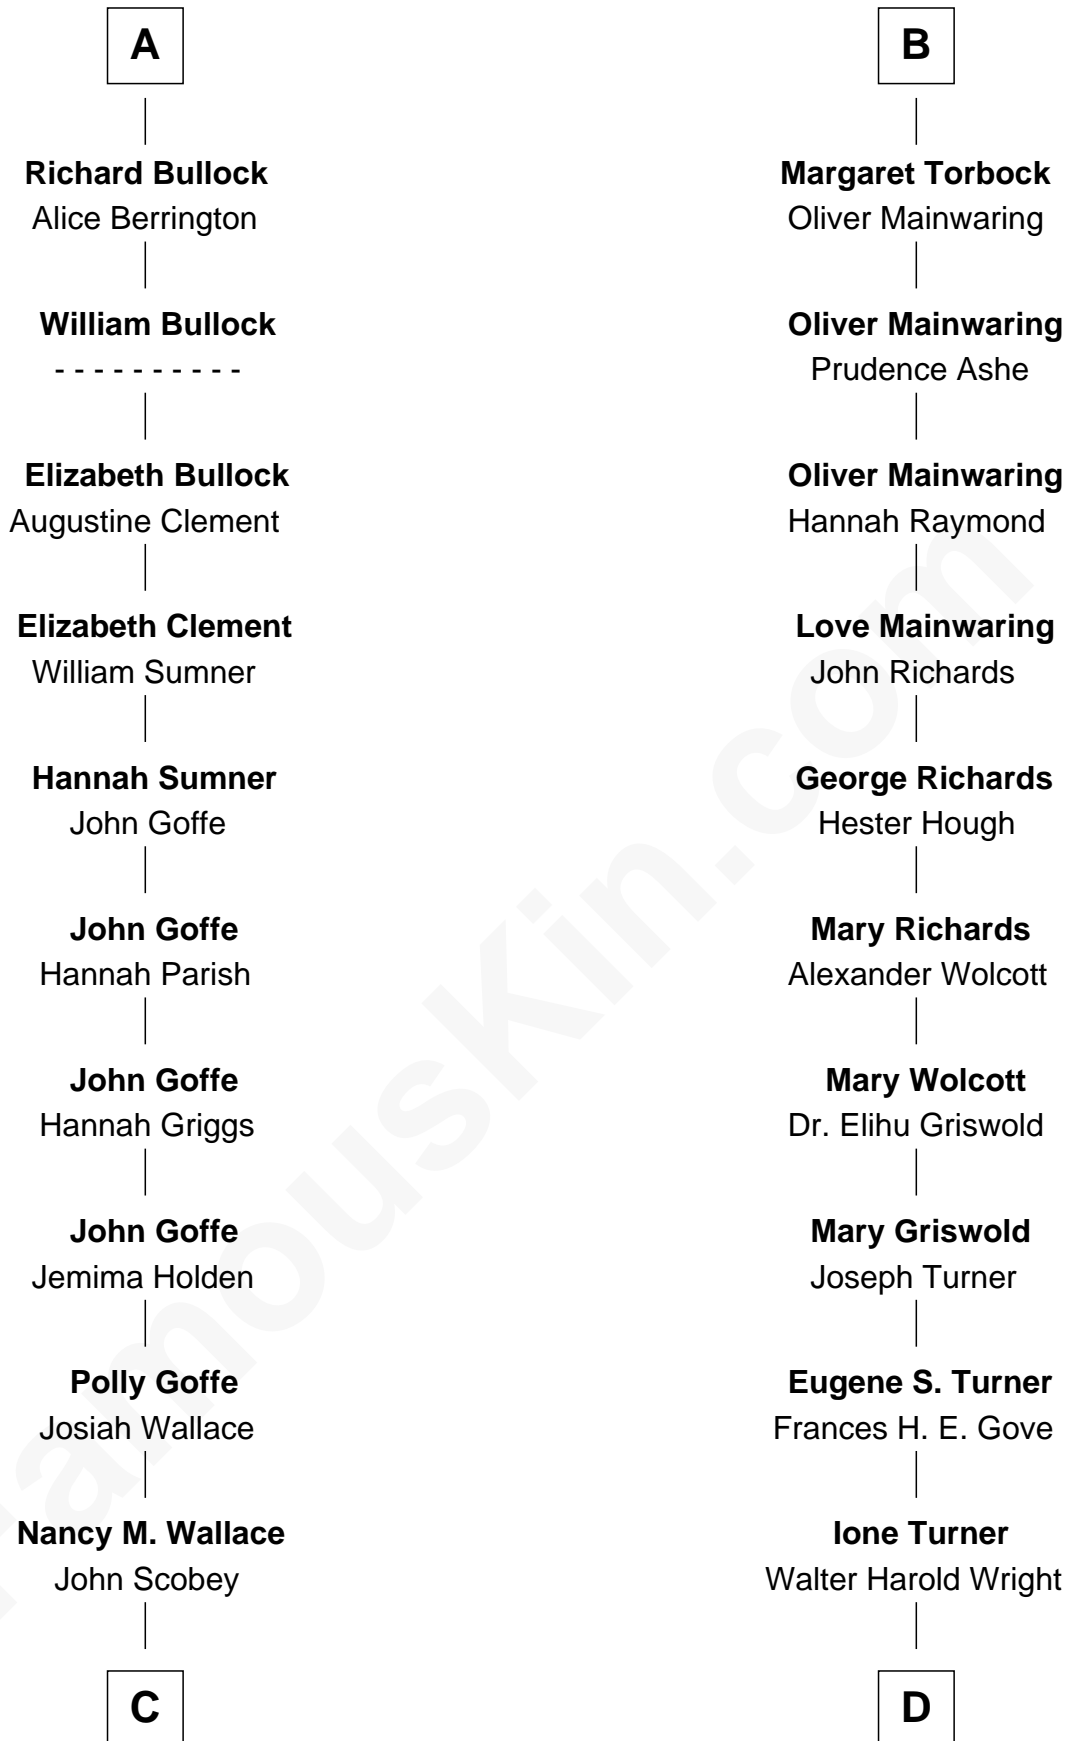

FamousKin.com

Relationship Chart of

Lou (Henry) Hoover

First Lady of President Herbert Hoover

19th cousin 1 time removed of

Ed Helms

TV and Movie Actor

C

Philomelia Sophia Scobey

Phineas Weed

Florence Ida Weed

Charles Delano Henry

Lou (Henry) Hoover

First Lady of Herbert Hoover

D

Inez Emeline Wright

George Pullen Jackson

Frances Helen Jackson

Fitzgerald Sale Parker

Pamela Ann Parker

John A. Helms

Ed Helms

TV and Movie Actor