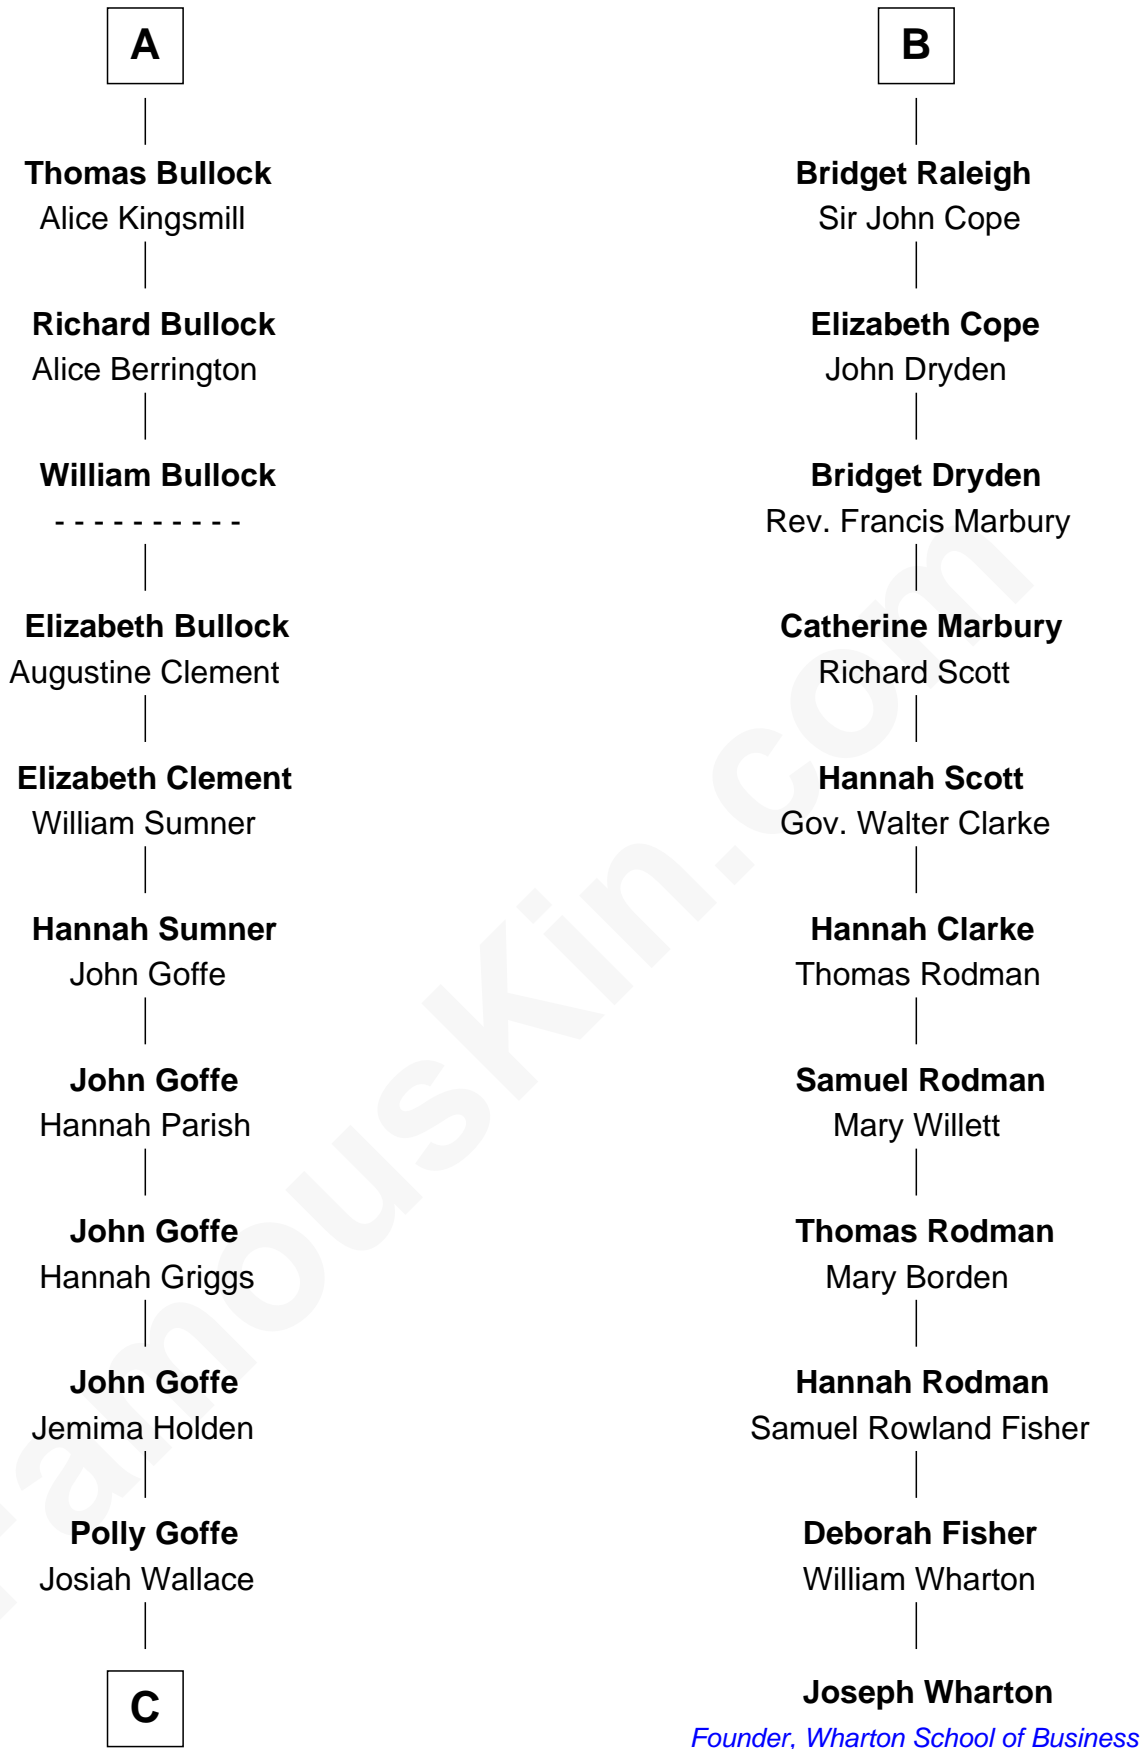

FamousKin.com

Relationship Chart of

Lou (Henry) Hoover

First Lady of President Herbert Hoover

17th cousin 3 times removed of

Joseph Wharton

Founder of the Wharton School of Business

C

—
Nancy M. Wallace

John Scobey

—
Philomelia Sophia Scobey

Phineas Weed

—
Florence Ida Weed

Charles Delano Henry

—
Lou (Henry) Hoover

First Lady of Herbert Hoover