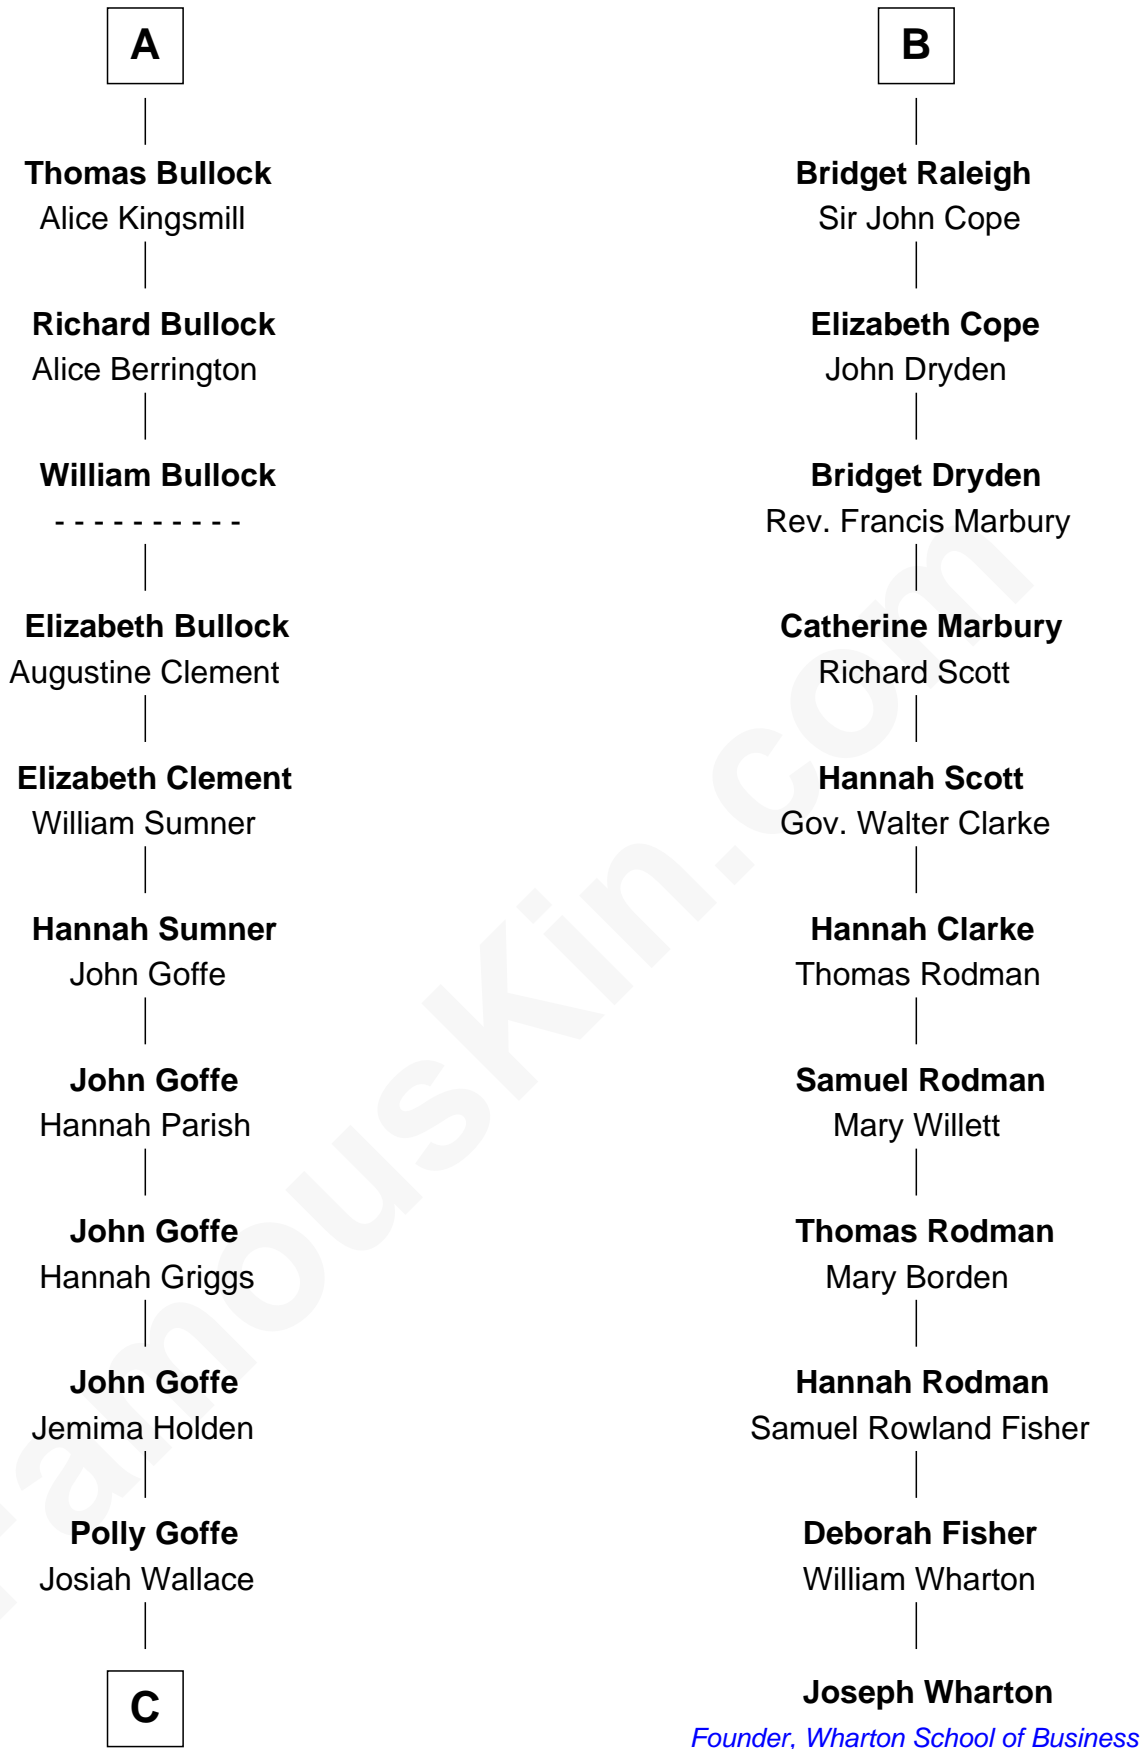

FamousKin.com

Relationship Chart of

Lou (Henry) Hoover

First Lady of President Herbert Hoover

17th cousin 3 times removed of

Joseph Wharton

Founder of the Wharton School of Business

C

—
Nancy M. Wallace

John Scobey

—
Philomelia Sophia Scobey

Phineas Weed

—
Florence Ida Weed

Charles Delano Henry

—
Lou (Henry) Hoover

First Lady of Herbert Hoover