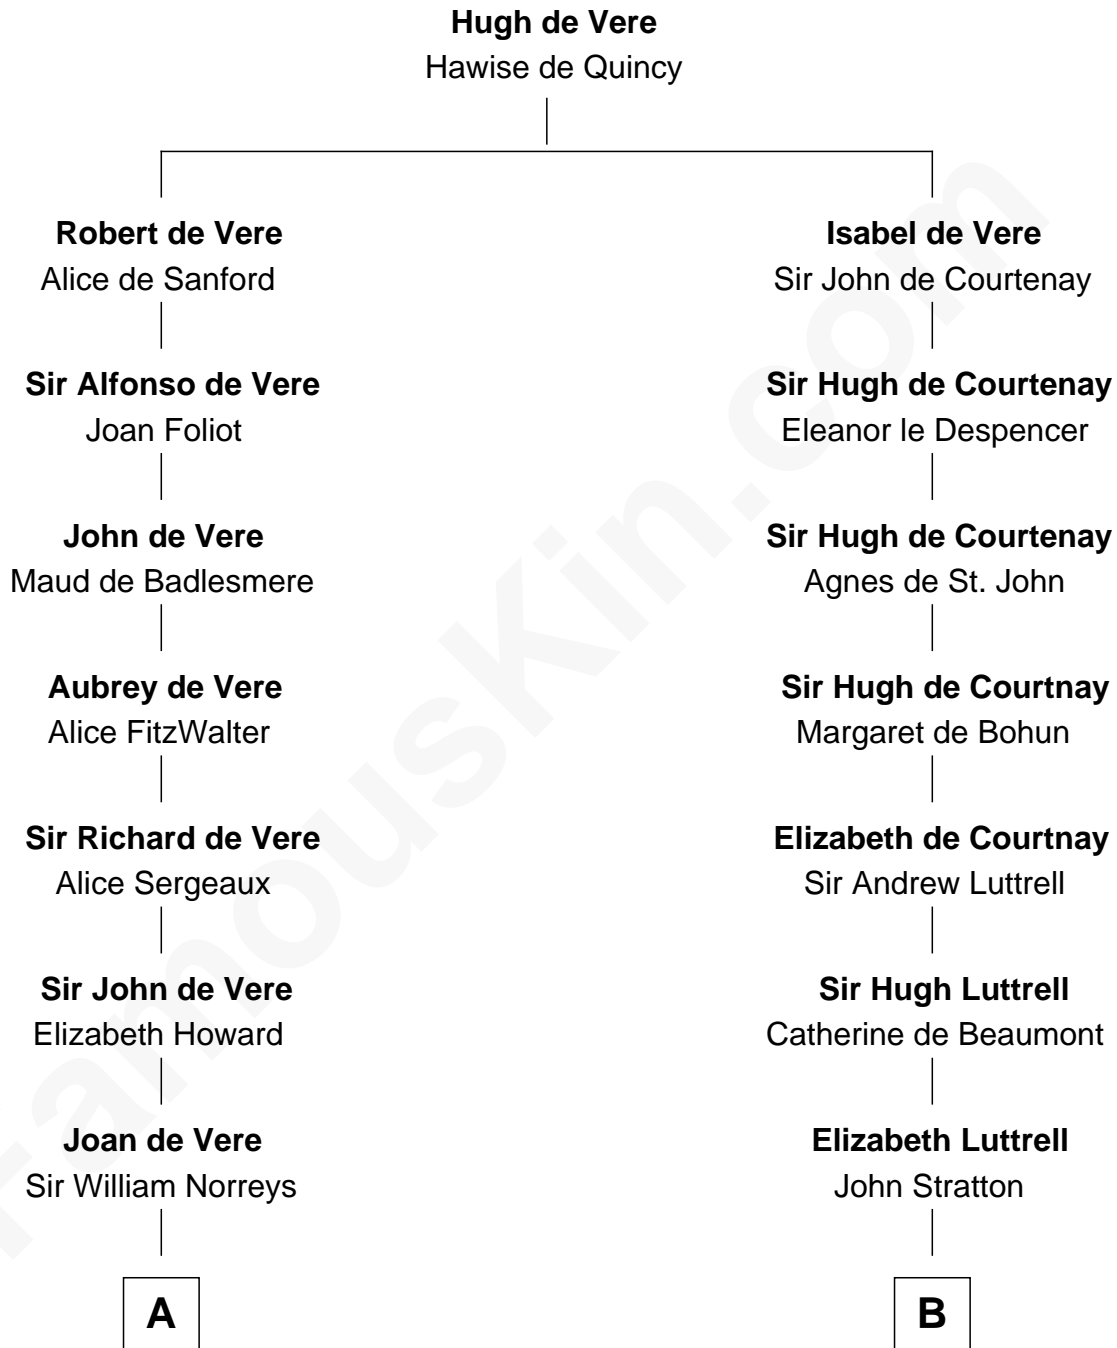

FamousKin.com

Relationship Chart of

Lou (Henry) Hoover

First Lady of President Herbert Hoover

16th cousin 5 times removed of

Benjamin Harrison V

Signer of the Declaration of Independence

C

Polly Goffe
Josiah Wallace

Nancy M. Wallace
John Scobey

Philomelia Sophia Scobey
Phineas Weed

Florence Ida Weed
Charles Delano Henry

Lou (Henry) Hoover
First Lady of Herbert Hoover

FamousKin.com