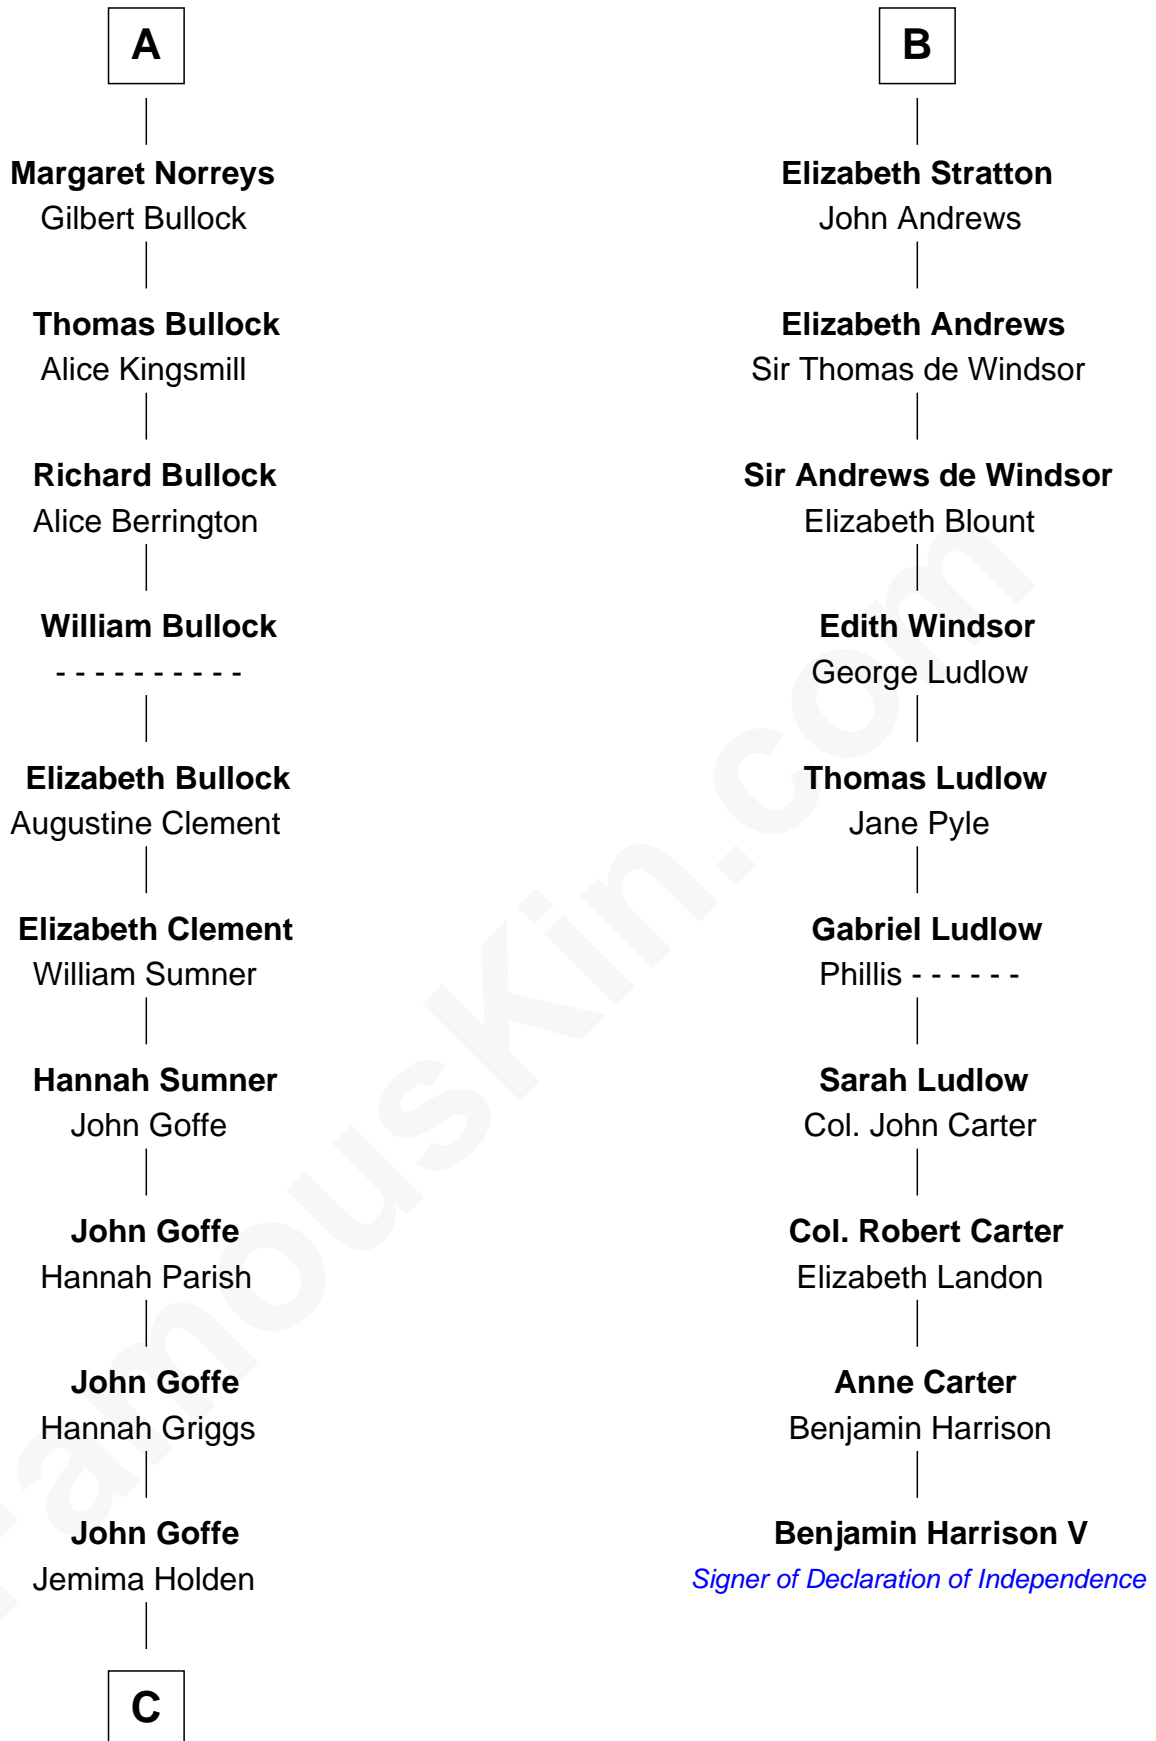

FamousKin.com

Relationship Chart of

Lou (Henry) Hoover

First Lady of President Herbert Hoover

16th cousin 5 times removed of

Benjamin Harrison V

Signer of the Declaration of Independence

C

Polly Goffe
Josiah Wallace

Nancy M. Wallace
John Scobey

Philomelia Sophia Scobey
Phineas Weed

Florence Ida Weed
Charles Delano Henry

Lou (Henry) Hoover
First Lady of Herbert Hoover

FamousKin.com