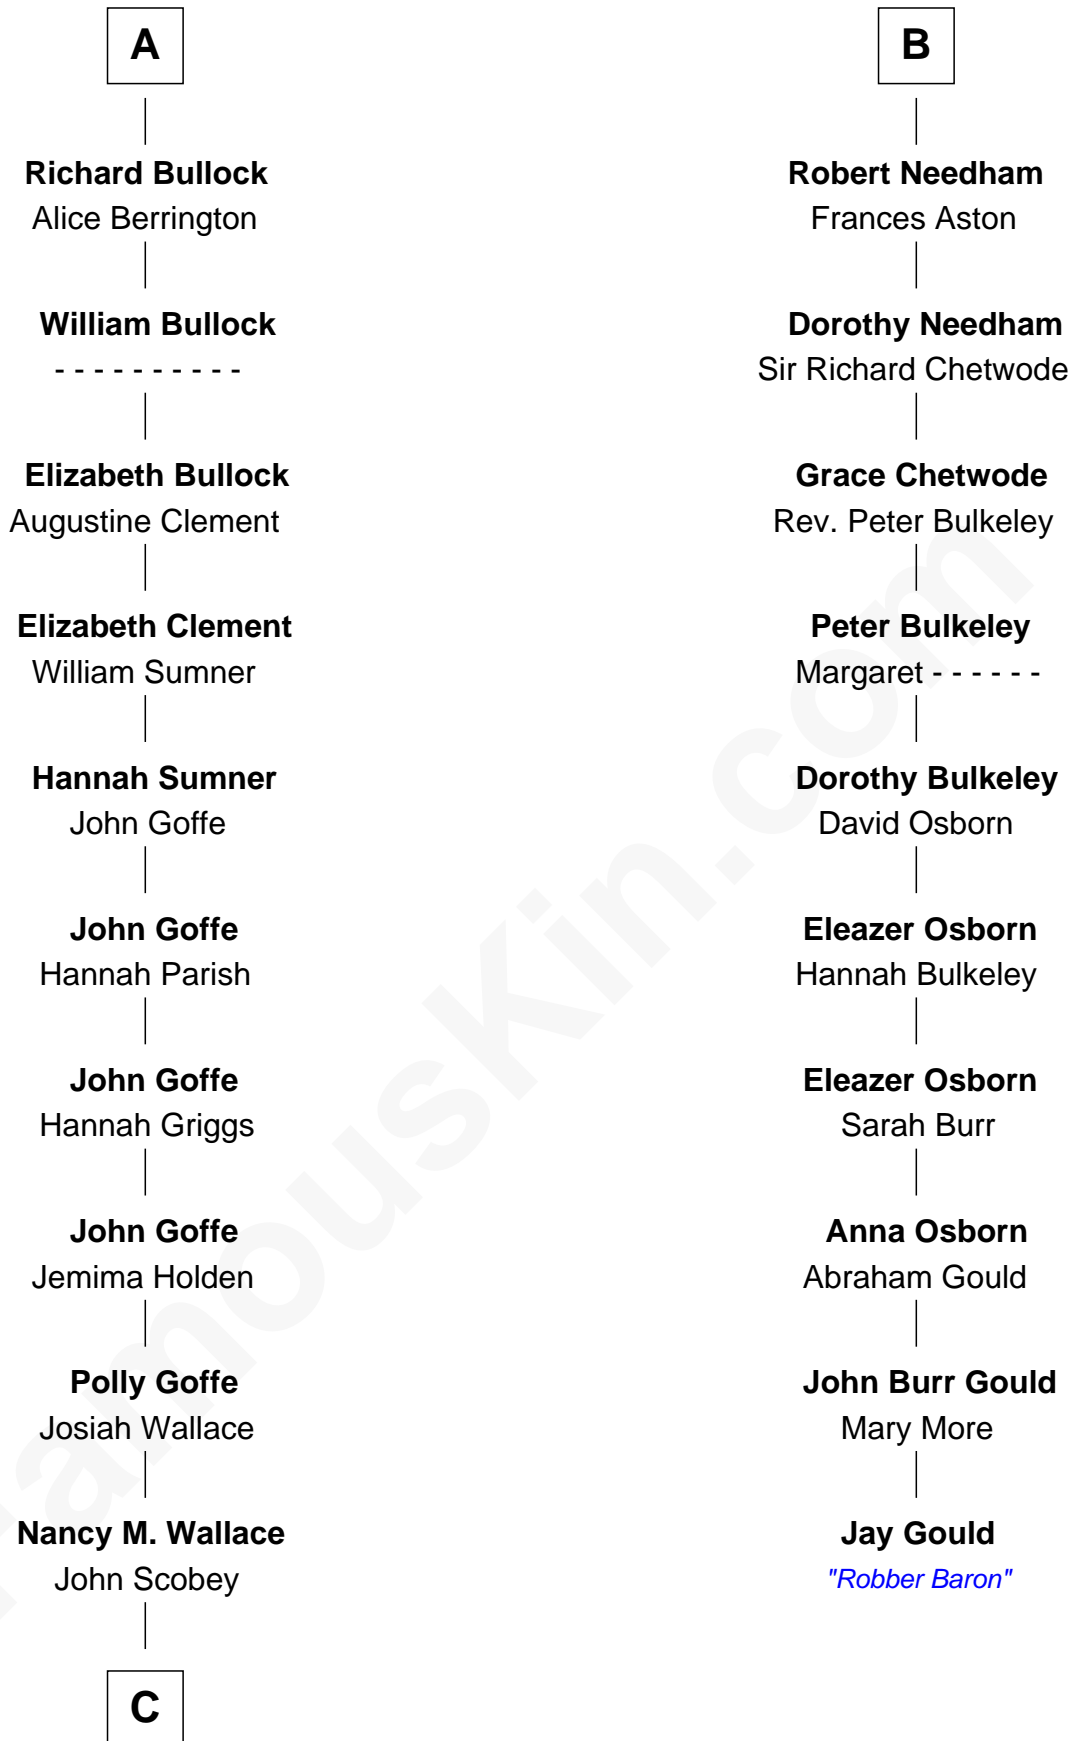

## Relationship Chart of

### Lou (Henry) Hoover

*First Lady of President Herbert Hoover*

16th cousin 3 times removed of

### Jay Gould

*American Railroad "Robber Baron"*

**C**

—  
**Philomelia Sophia Scobey**

Phineas Weed

—  
**Florence Ida Weed**

Charles Delano Henry

—  
**Lou (Henry) Hoover**

*First Lady of Herbert Hoover*

FamousKin.com