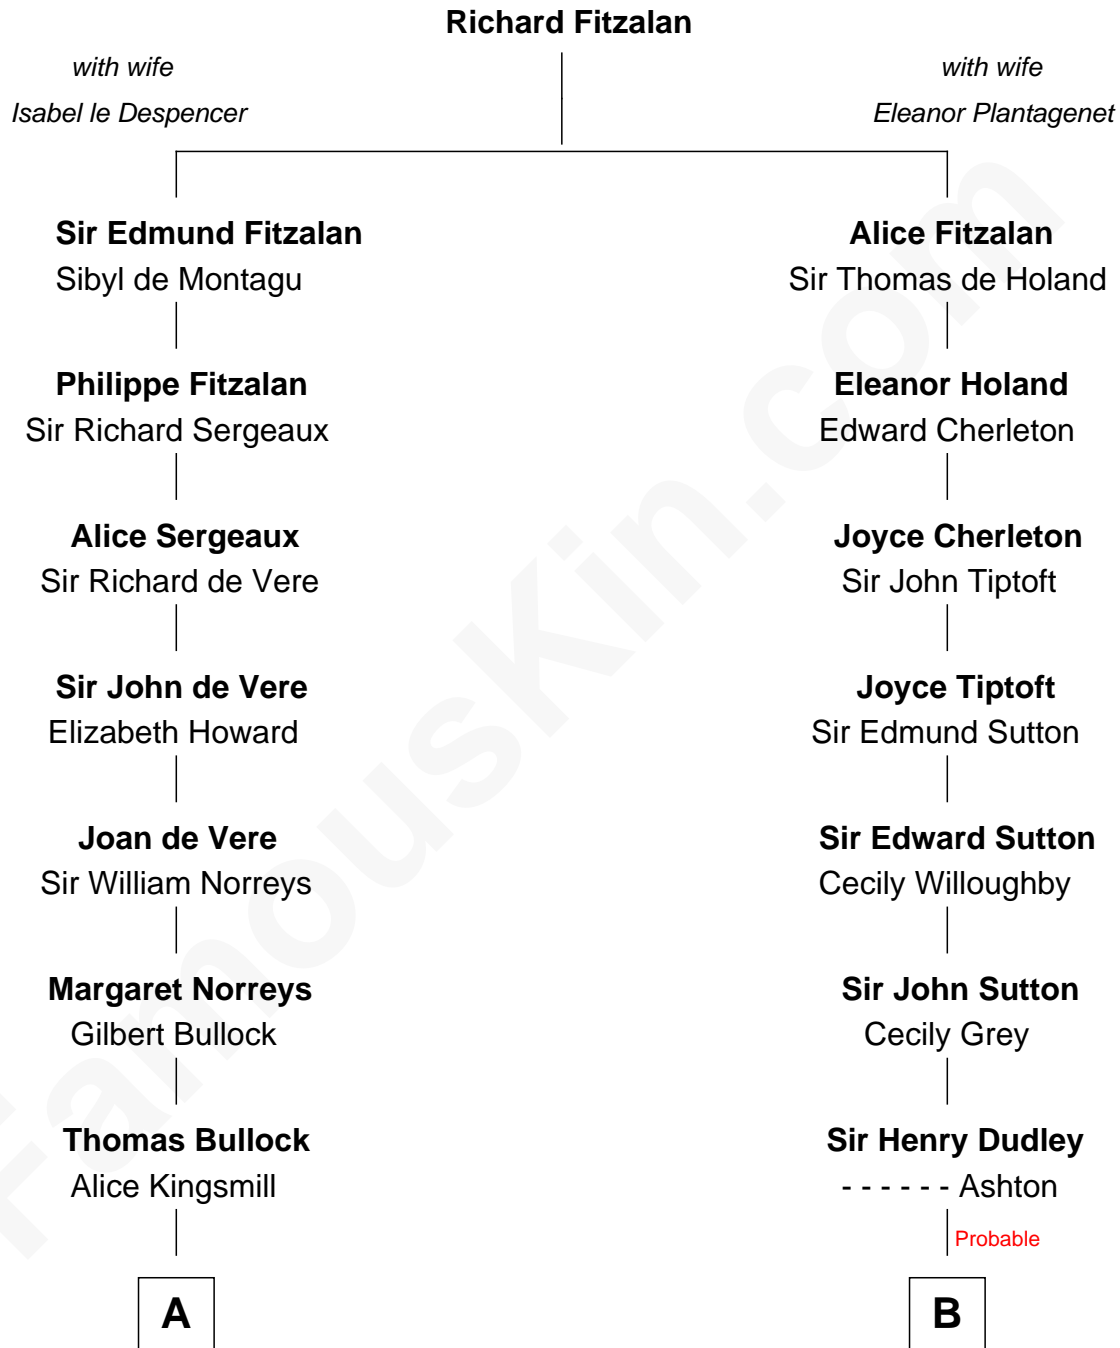

FamousKin.com

Relationship Chart of

Lou (Henry) Hoover

First Lady of President Herbert Hoover

16th cousin 3 times removed of

William Marsh Rice
Founder of Rice University

C

Philomelia Sophia Scobey

Phineas Weed

Florence Ida Weed

Charles Delano Henry

Lou (Henry) Hoover

First Lady of Herbert Hoover

FamousKin.com