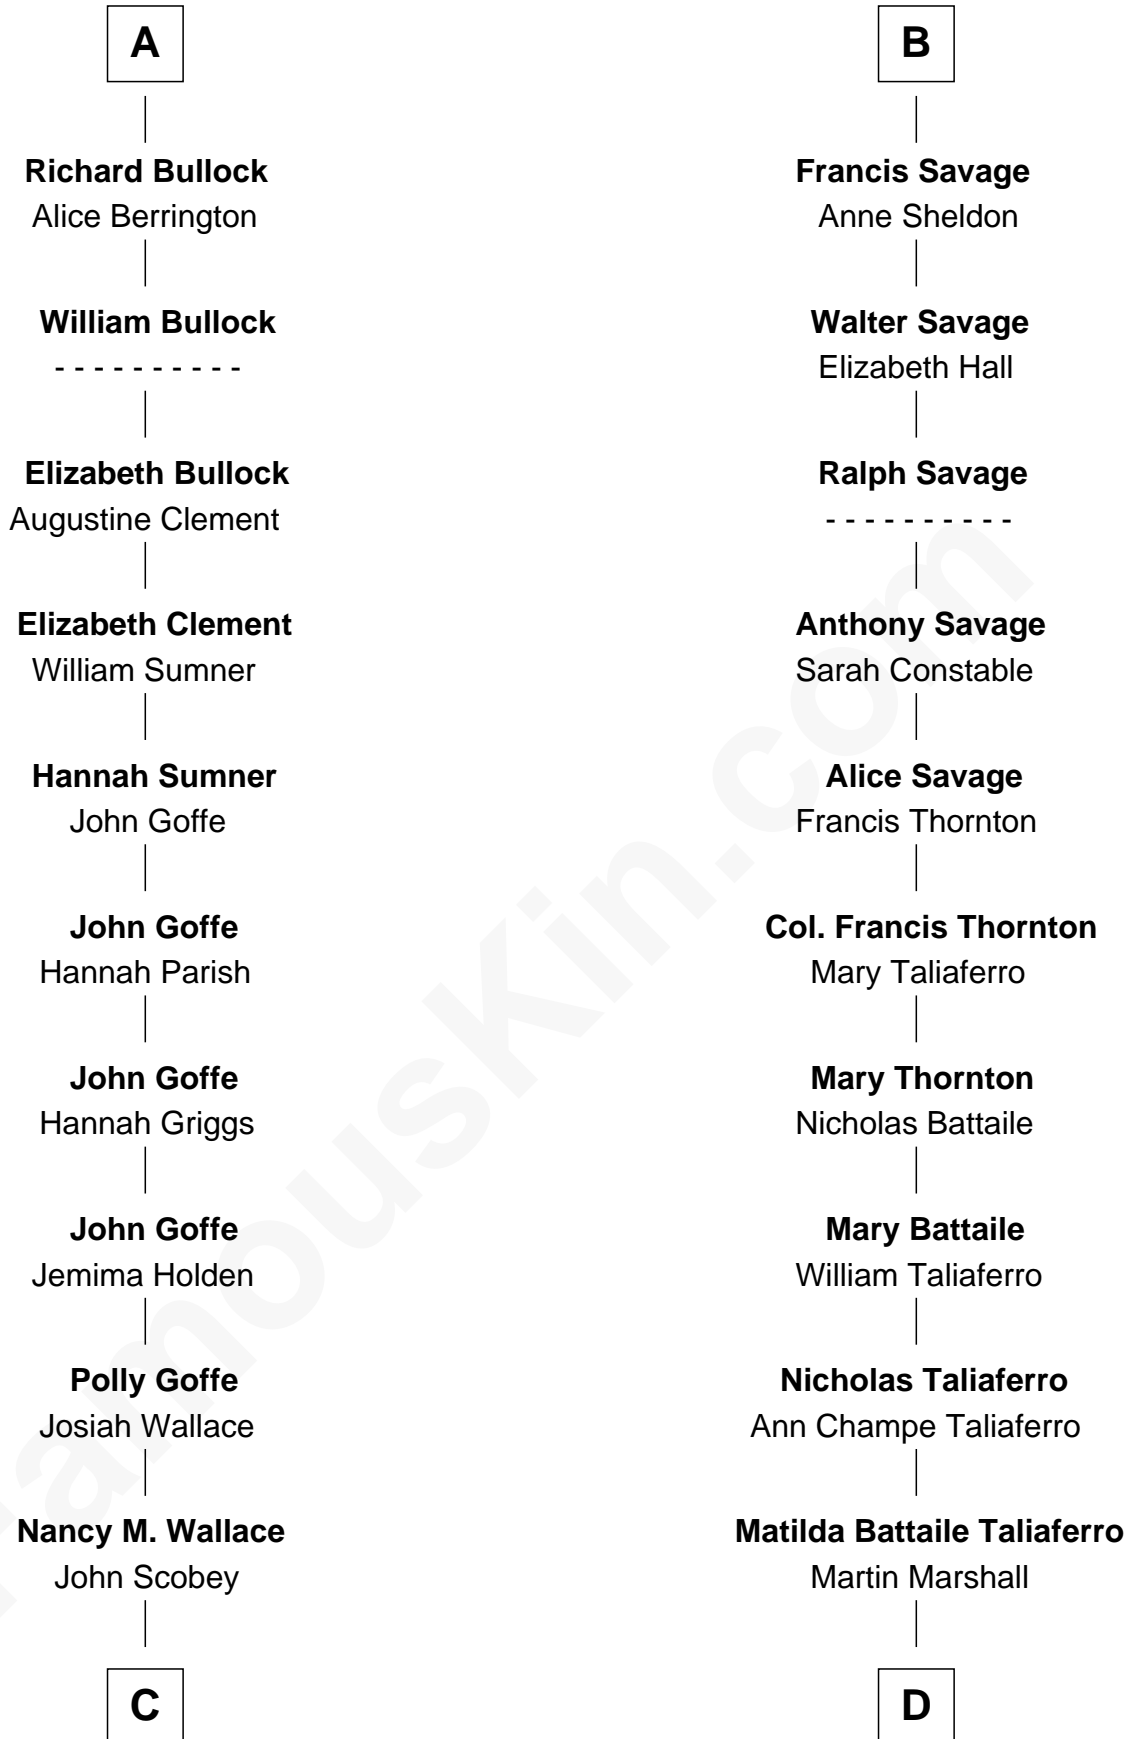

FamousKin.com

Relationship Chart of

Lou (Henry) Hoover

First Lady of President Herbert Hoover

19th cousin of

General George C. Marshall

Author of "The Marshall Plan"

Bartholomew de Badlesmere

Margaret de Clare

C

Philomelia Sophia Scobey

Phineas Weed

Florence Ida Weed

Charles Delano Henry

Lou (Henry) Hoover

First Lady of Herbert Hoover

D

William Champe Marshall

Susan Myers

George Catlett Marshall

Laura Emily Bradford

General George C. Marshall

U.S. Army - World War II

FamousKin.com