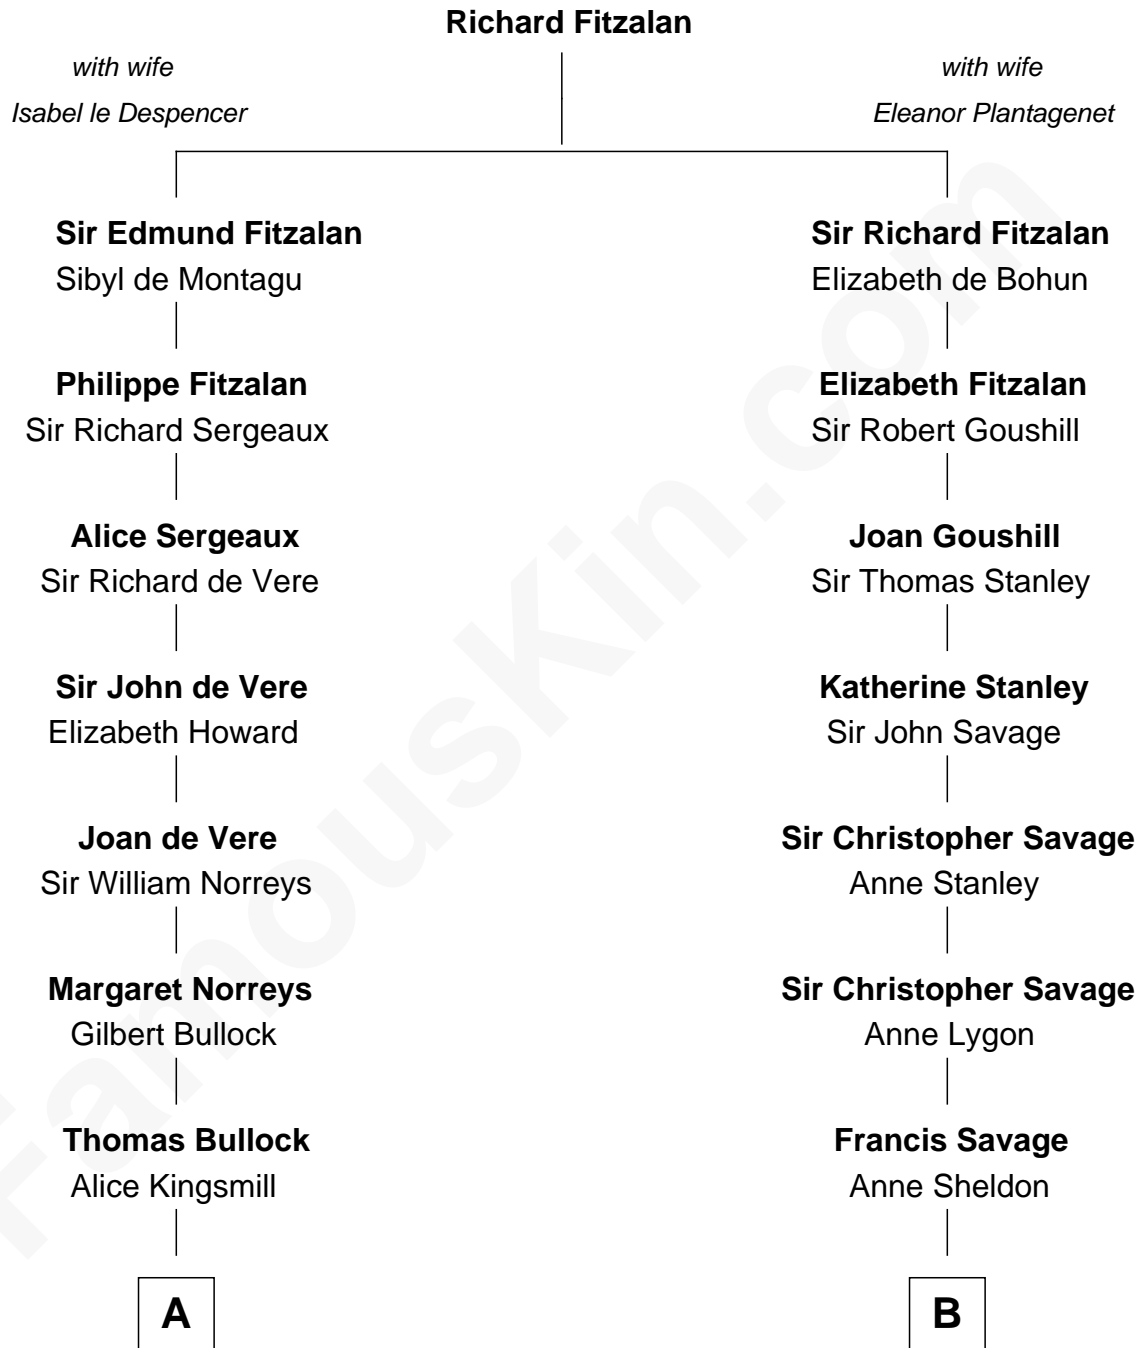

FamousKin.com

Relationship Chart of

Lou (Henry) Hoover

First Lady of President Herbert Hoover

18th cousin 1 time removed of

General George C. Marshall

Author of "The Marshall Plan"

C

Philomelia Sophia Scobey

Phineas Weed

Florence Ida Weed

Charles Delano Henry

Lou (Henry) Hoover

First Lady of Herbert Hoover

D

George Catlett Marshall