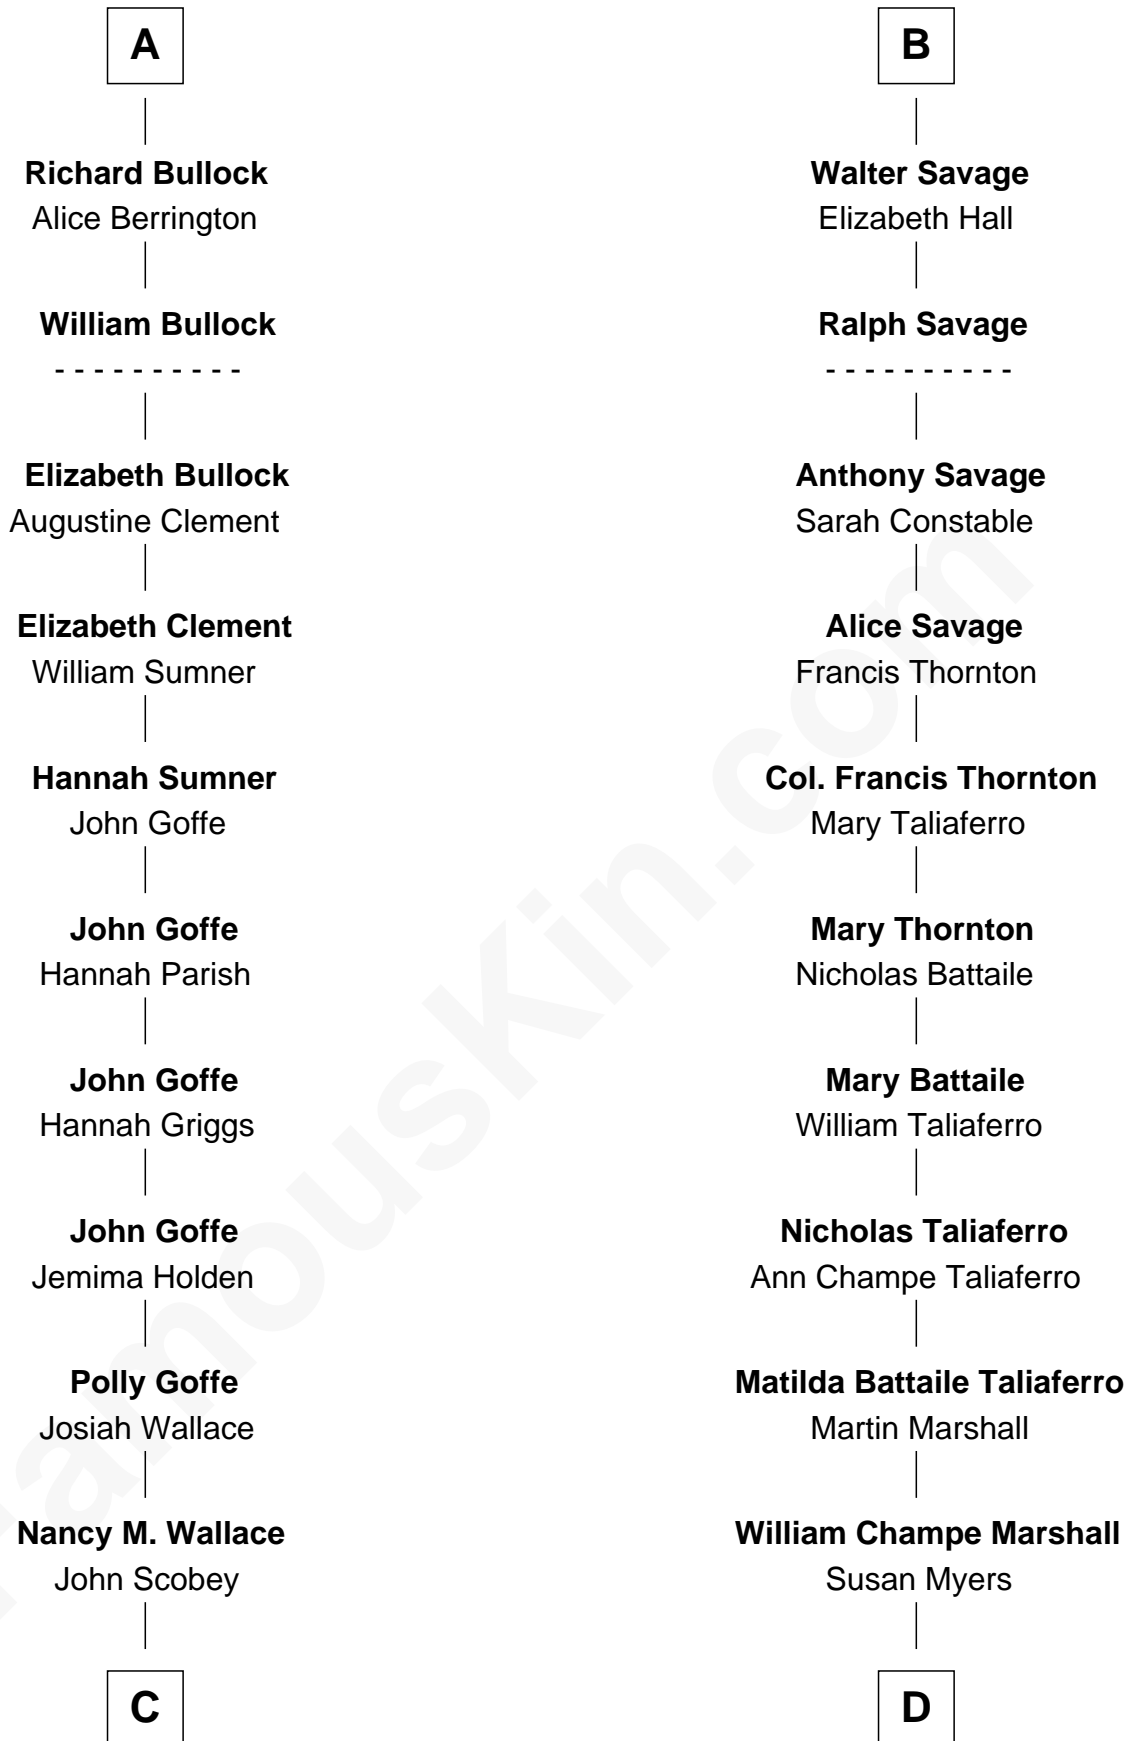

FamousKin.com

Relationship Chart of

Lou (Henry) Hoover

First Lady of President Herbert Hoover

18th cousin 1 time removed of

General George C. Marshall

Author of "The Marshall Plan"

C

Philomelia Sophia Scobey

Phineas Weed

Florence Ida Weed

Charles Delano Henry

Lou (Henry) Hoover

First Lady of Herbert Hoover

D

George Catlett Marshall

Laura Emily Bradford

General George C. Marshall

U.S. Army - World War II

FamousKin.com