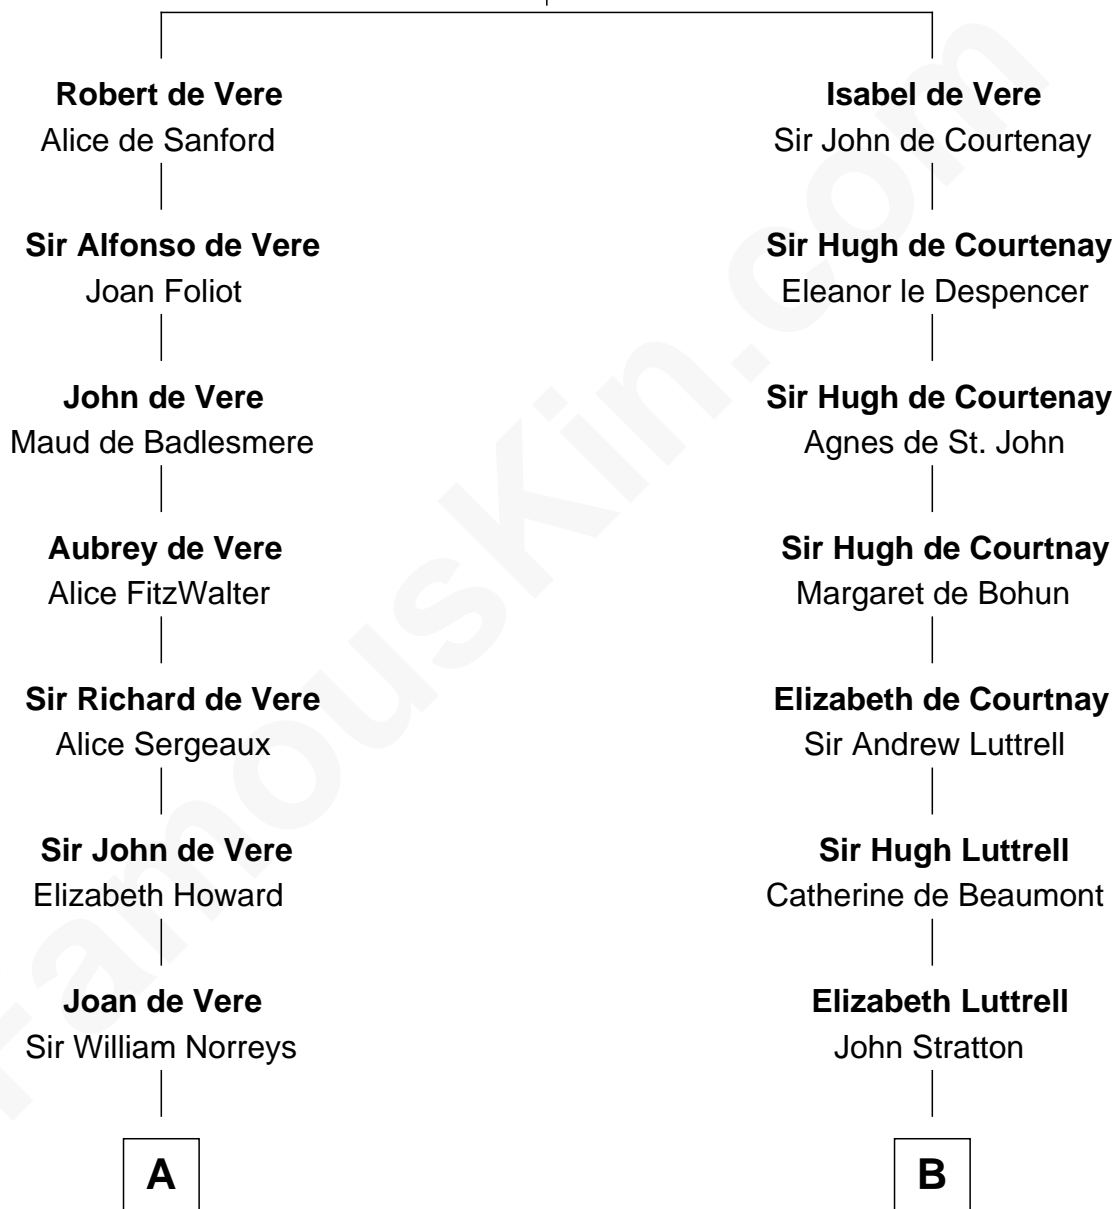

## Relationship Chart of

### Lou (Henry) Hoover

*First Lady of President Herbert Hoover*

21st cousin of

### Harry F. Byrd

*50th Governor of Virginia*

**Hugh de Vere**  
Hawise de Quincy

**C**

**Polly Goffe**  
Josiah Wallace

**Nancy M. Wallace**  
John Scobey

**Philomelia Sophia Scobey**  
Phineas Weed

**Florence Ida Weed**  
Charles Delano Henry