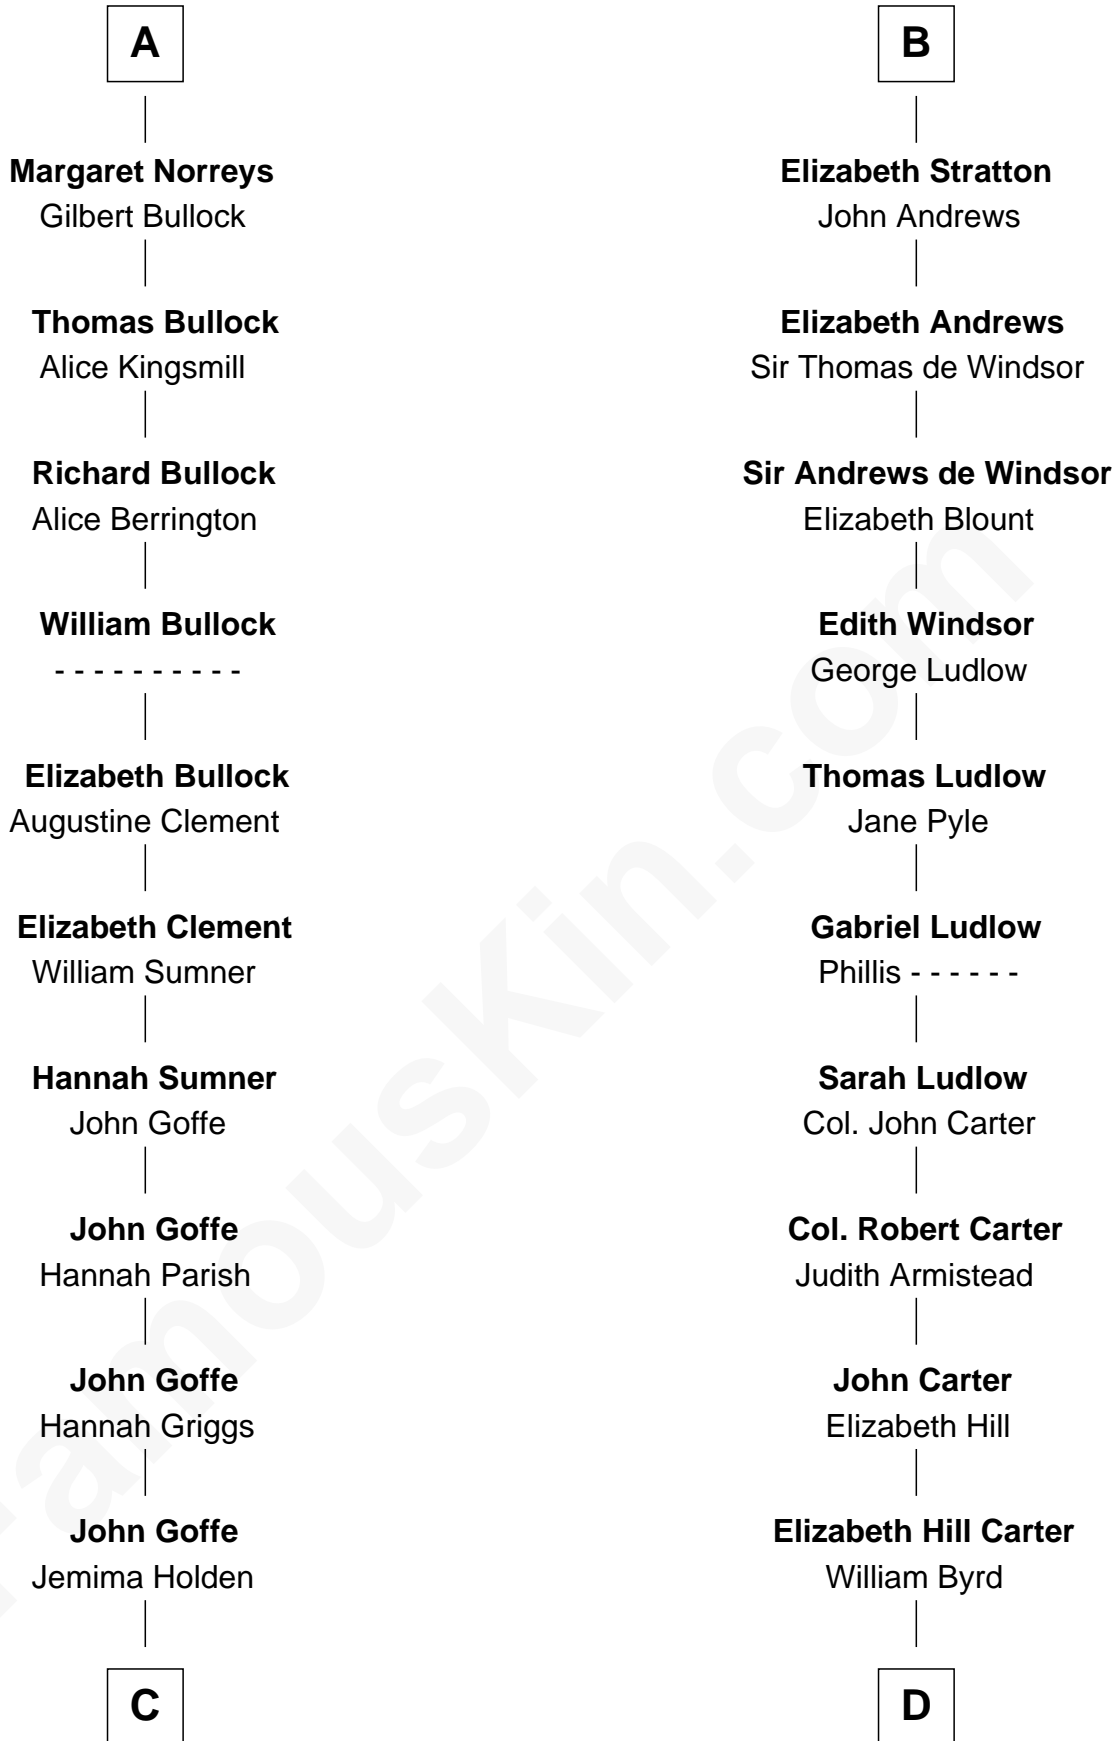

## Relationship Chart of

### Lou (Henry) Hoover

*First Lady of President Herbert Hoover*

21st cousin of

### Harry F. Byrd

*50th Governor of Virginia*

**Hugh de Vere**  
Hawise de Quincy

**C**

**Polly Goffe**  
Josiah Wallace

**Nancy M. Wallace**  
John Scobey

**Philomelia Sophia Scobey**  
Phineas Weed

**Florence Ida Weed**  
Charles Delano Henry

**Lou (Henry) Hoover**  
*First Lady of Herbert Hoover*

**D**

**Thomas Taylor Byrd**  
Mary Armistead

**Richard Evelyn Byrd**  
Anne Harrison

**Col. William Byrd**  
Jane Meriwether Rivers

**Richard Evelyn Byrd**  
Eleanor Bolling Flood