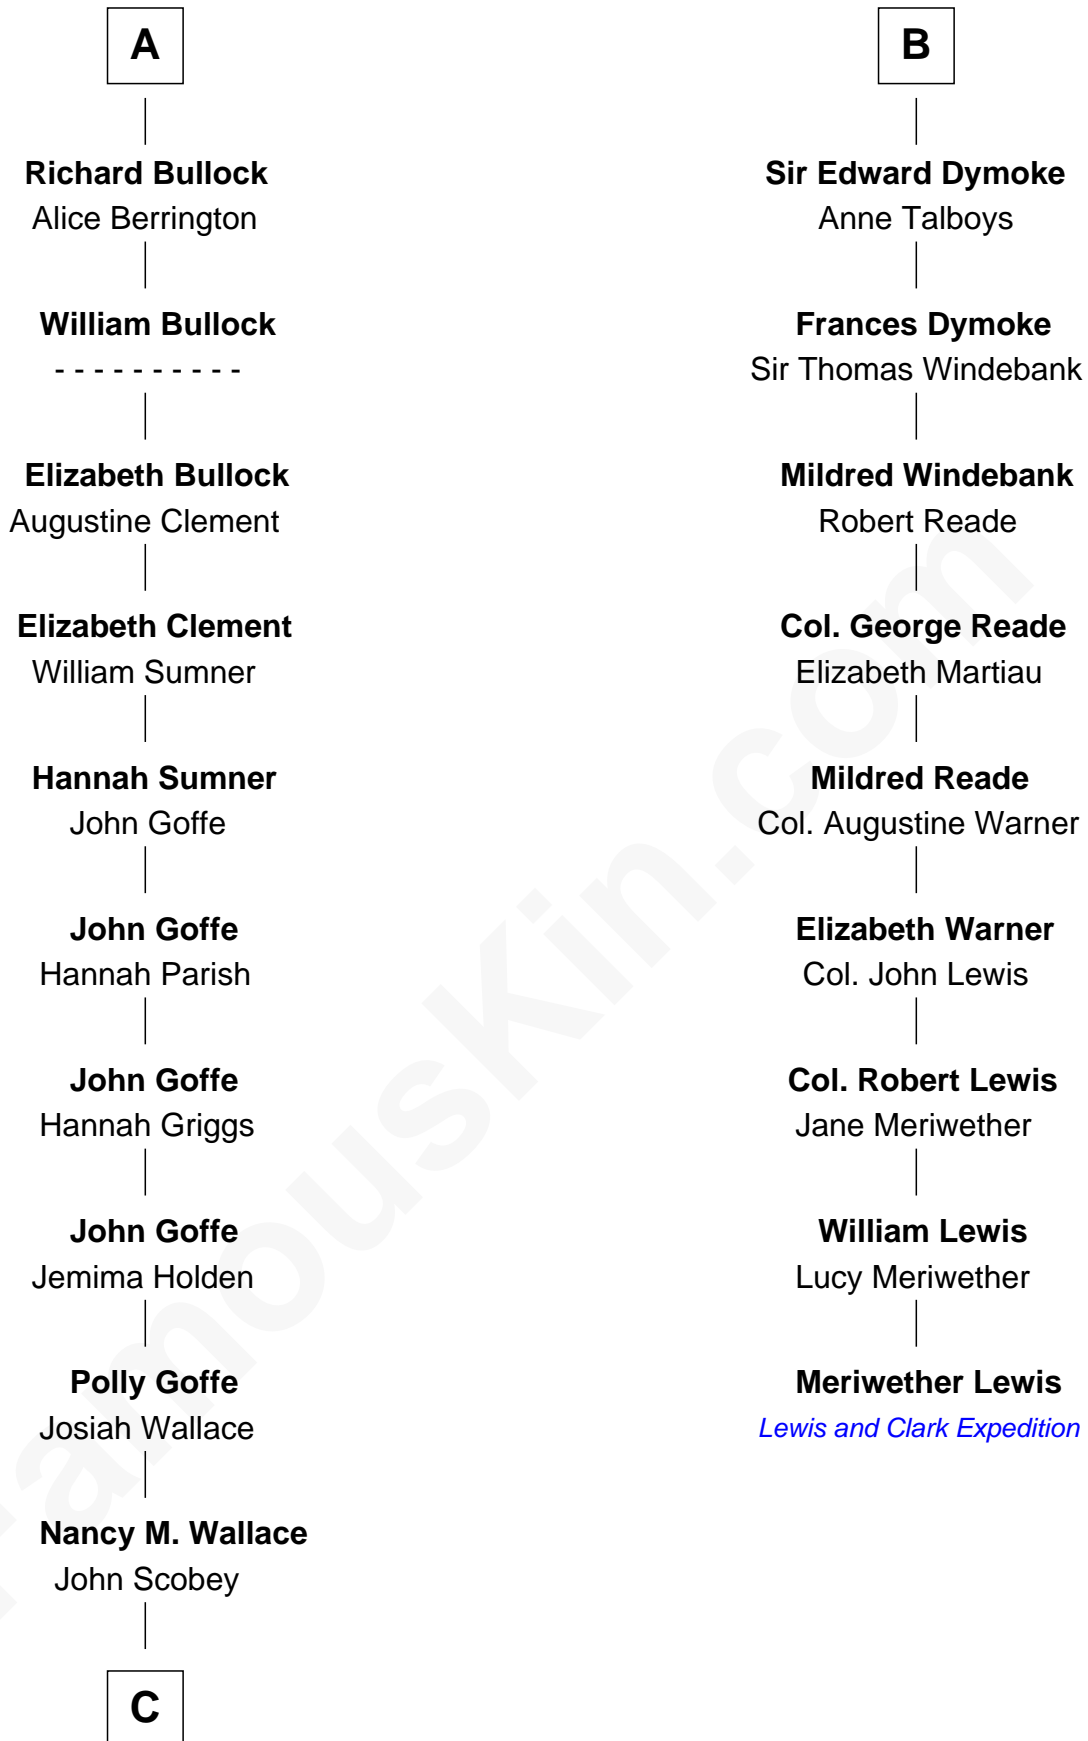

## Relationship Chart of

### Lou (Henry) Hoover

*First Lady of President Herbert Hoover*

15th cousin 4 times removed of

### Meriwether Lewis

*Lewis and Clark Expedition*

**Bartholomew de Badlesmere**

Margaret de Clare

**C**

Philomelia Sophia Scobey

Phineas Weed

Florence Ida Weed

Charles Delano Henry

Lou (Henry) Hoover

*First Lady of Herbert Hoover*

FamousKin.com