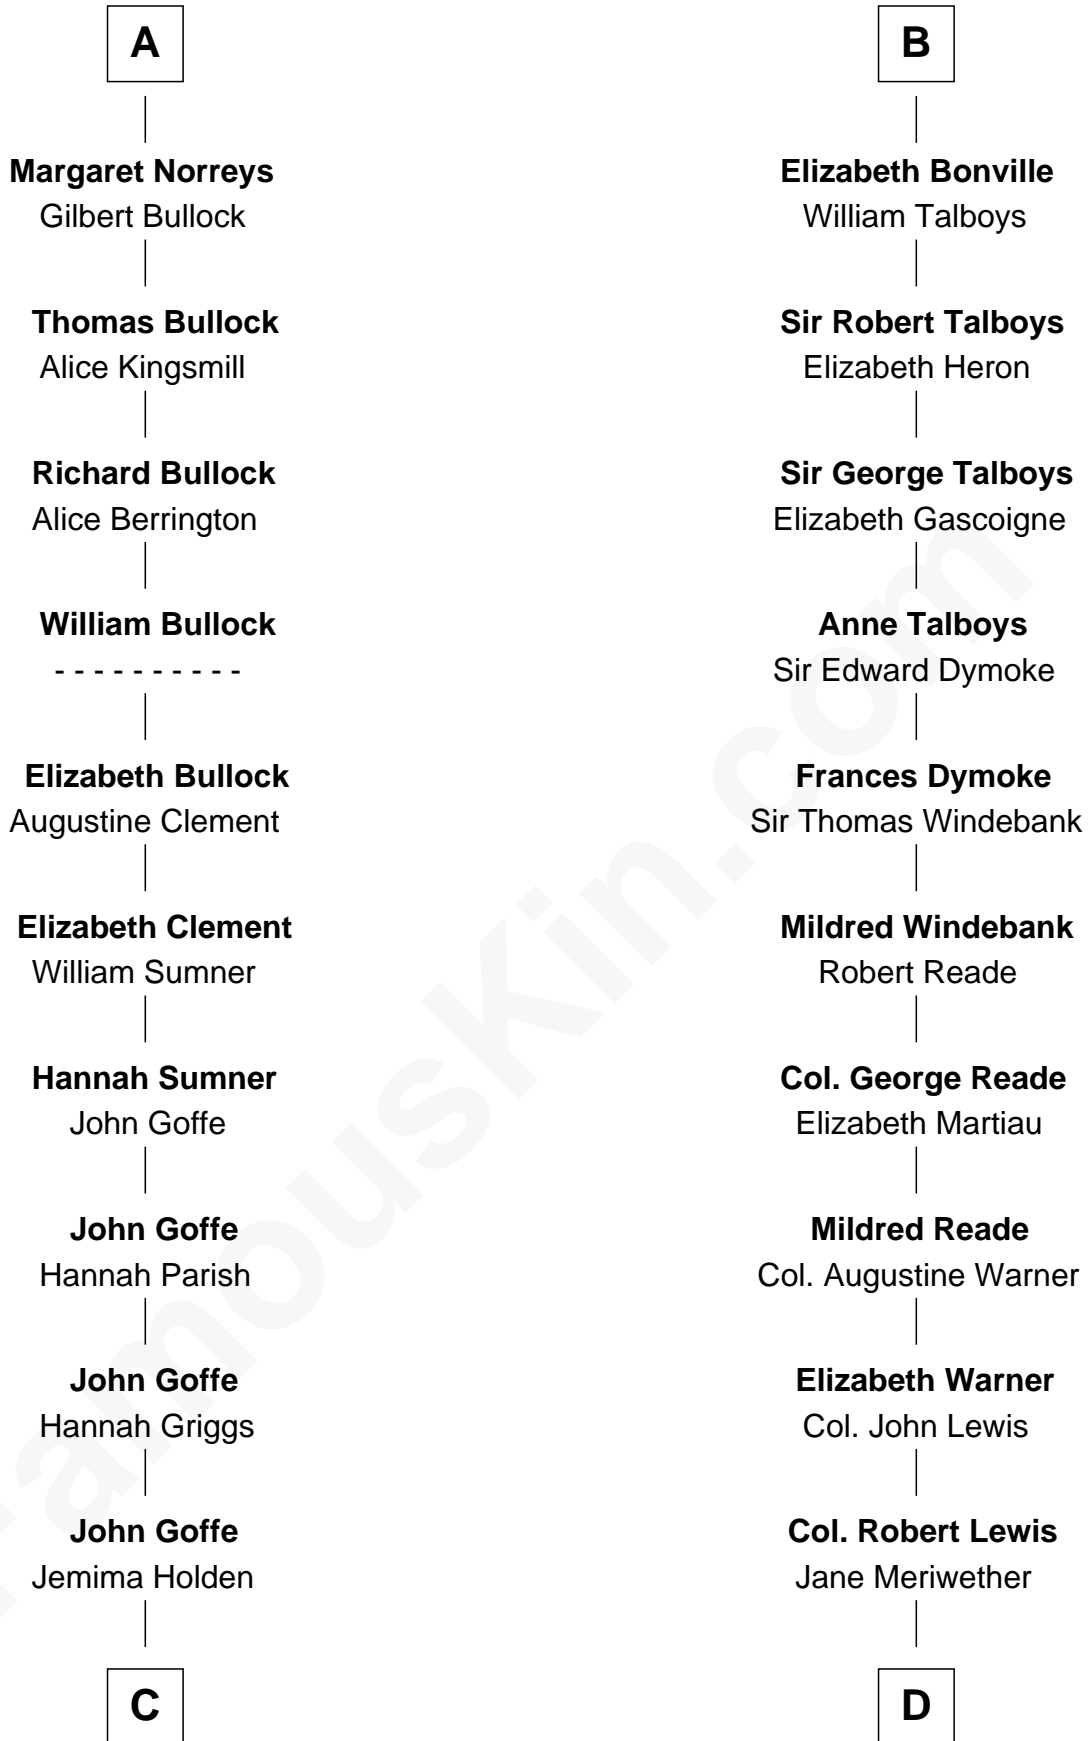

## Relationship Chart of

### Lou (Henry) Hoover

*First Lady of President Herbert Hoover*

18th cousin 3 times removed of

### Meriwether Lewis

*Lewis and Clark Expedition*

**C**

**Polly Goffe**  
Josiah Wallace

**Nancy M. Wallace**  
John Scobey

**Philomelia Sophia Scobey**  
Phineas Weed

**Florence Ida Weed**  
Charles Delano Henry

**Lou (Henry) Hoover**  
*First Lady of Herbert Hoover*

**D**

**William Lewis**  
Lucy Meriwether

**Meriwether Lewis**  
*Lewis and Clark Expedition*

FamousKin.com