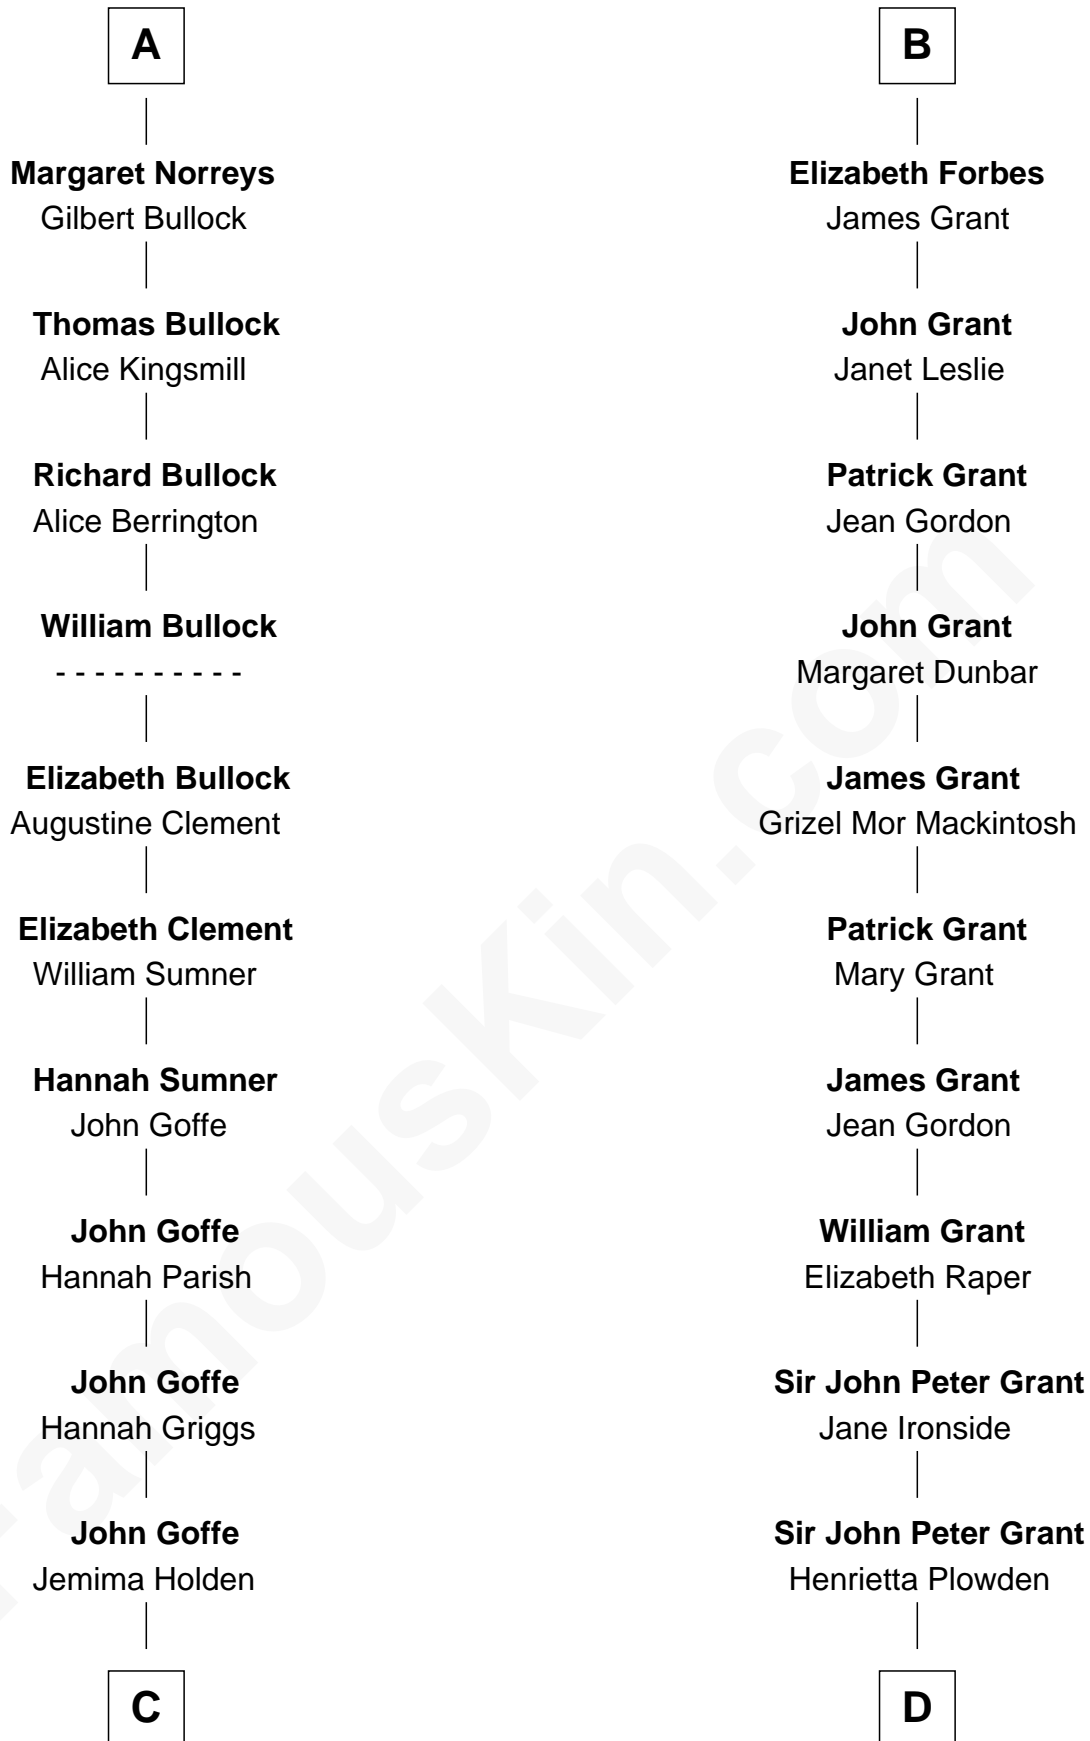

FamousKin.com

Relationship Chart of

Lou (Henry) Hoover

First Lady of President Herbert Hoover

18th cousin 3 times removed of

Lytton Strachey

Author and Co-Founder of Bloomsbury Group

C

Polly Goffe
Josiah Wallace

Nancy M. Wallace
John Scobey

Philomelia Sophia Scobey
Phineas Weed

Florence Ida Weed
Charles Delano Henry

Lou (Henry) Hoover
First Lady of Herbert Hoover

D

Jane Maria Grant
Sir Richard Strachey