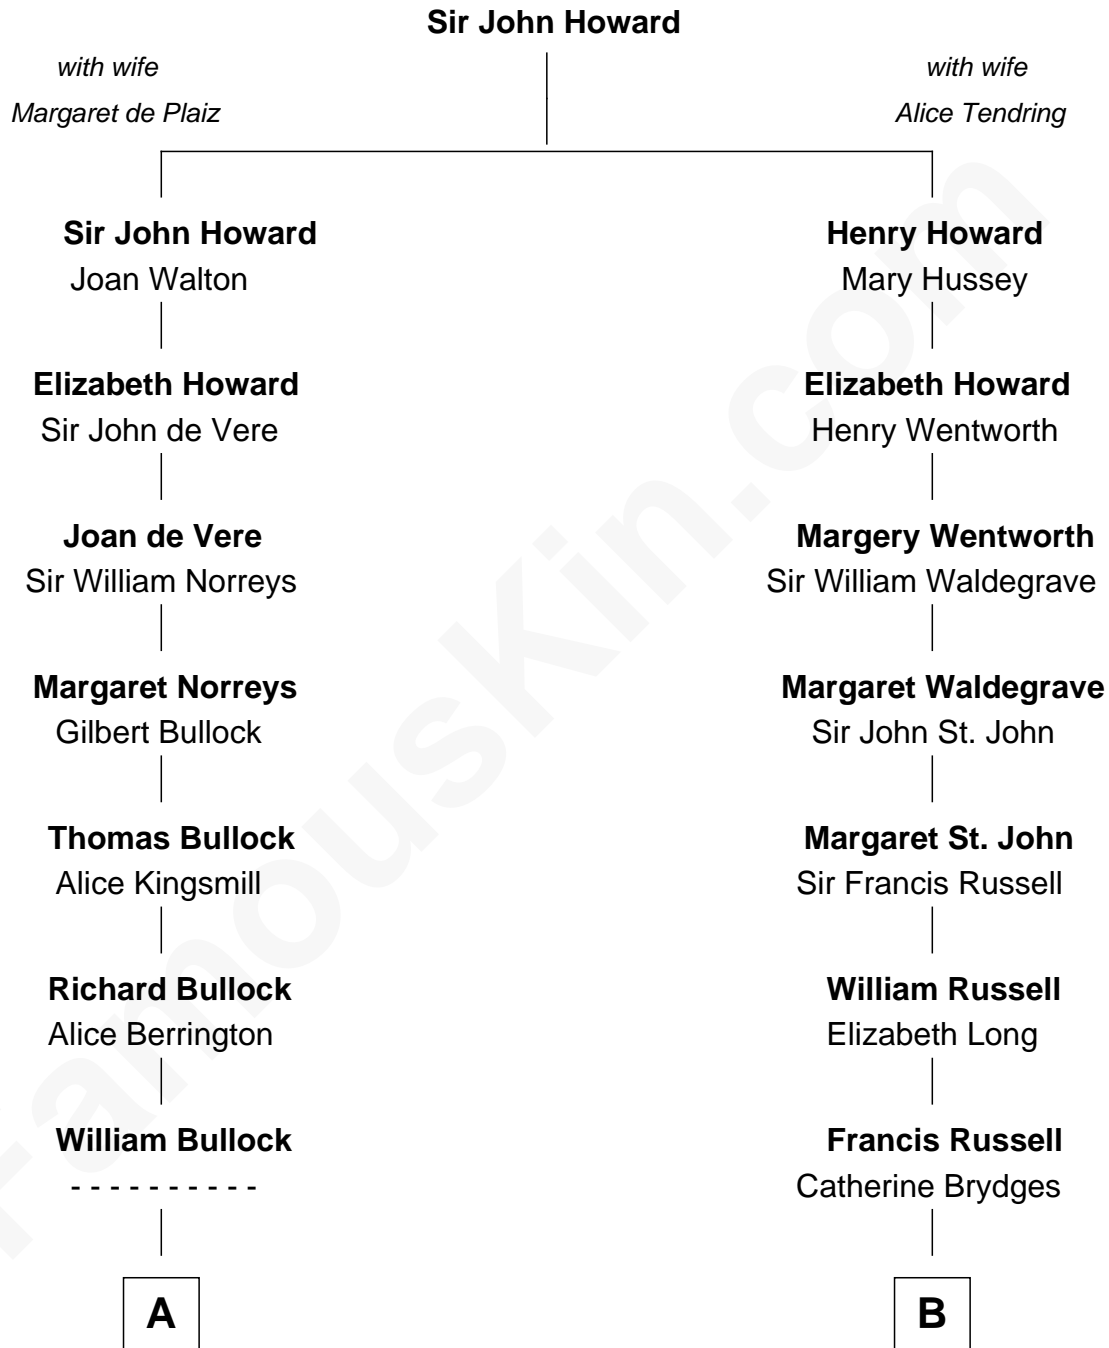

FamousKin.com

Relationship Chart of

Lou (Henry) Hoover

First Lady of President Herbert Hoover

17th cousin 1 time removed of

Sarah Ferguson
Duchess of York

C

Ronald Ivor Ferguson

Susan Mary Wright

Sarah Ferguson

Duchess of York

FamousKin.com