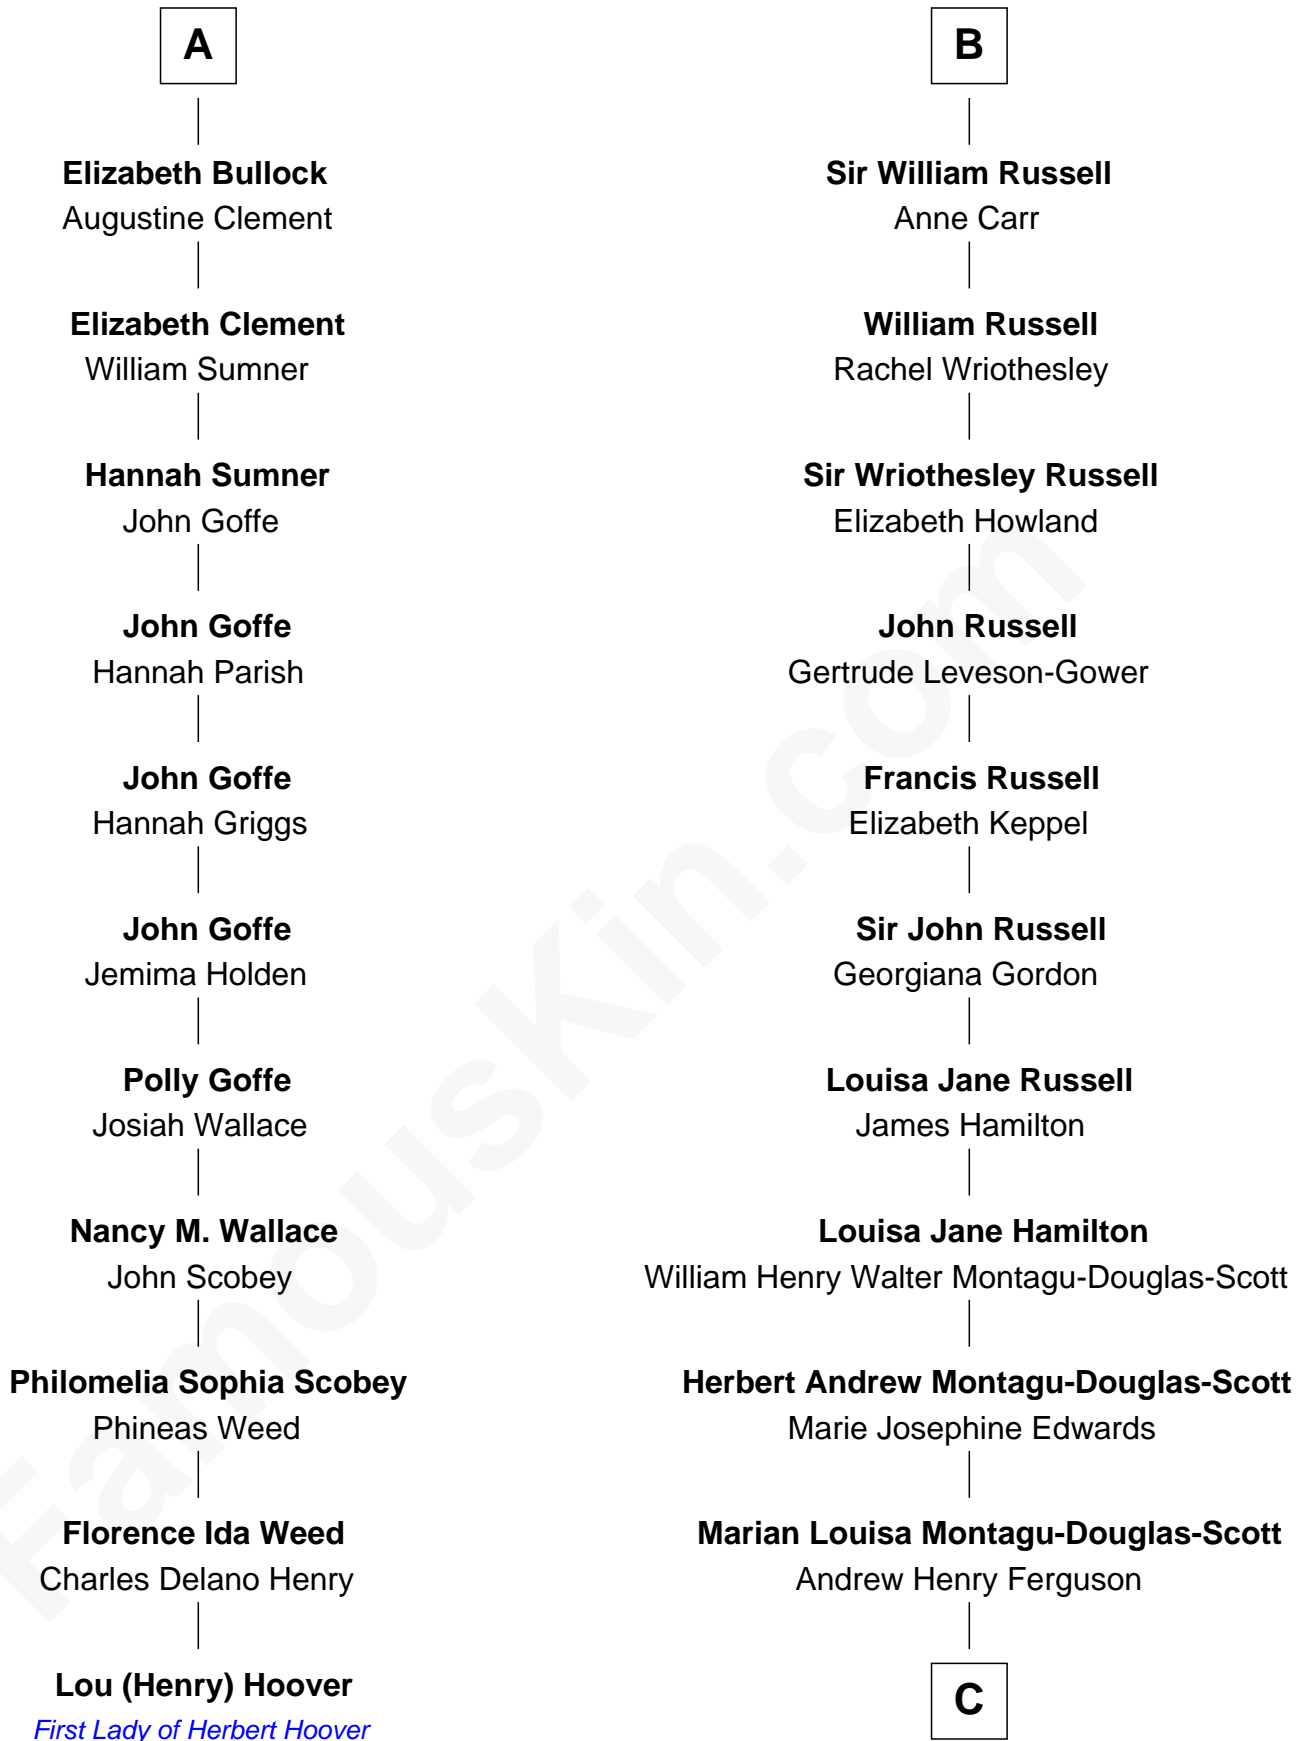

FamousKin.com

Relationship Chart of

Lou (Henry) Hoover

First Lady of President Herbert Hoover

17th cousin 1 time removed of

Sarah Ferguson
Duchess of York

C

Ronald Ivor Ferguson

Susan Mary Wright

Sarah Ferguson

Duchess of York

FamousKin.com