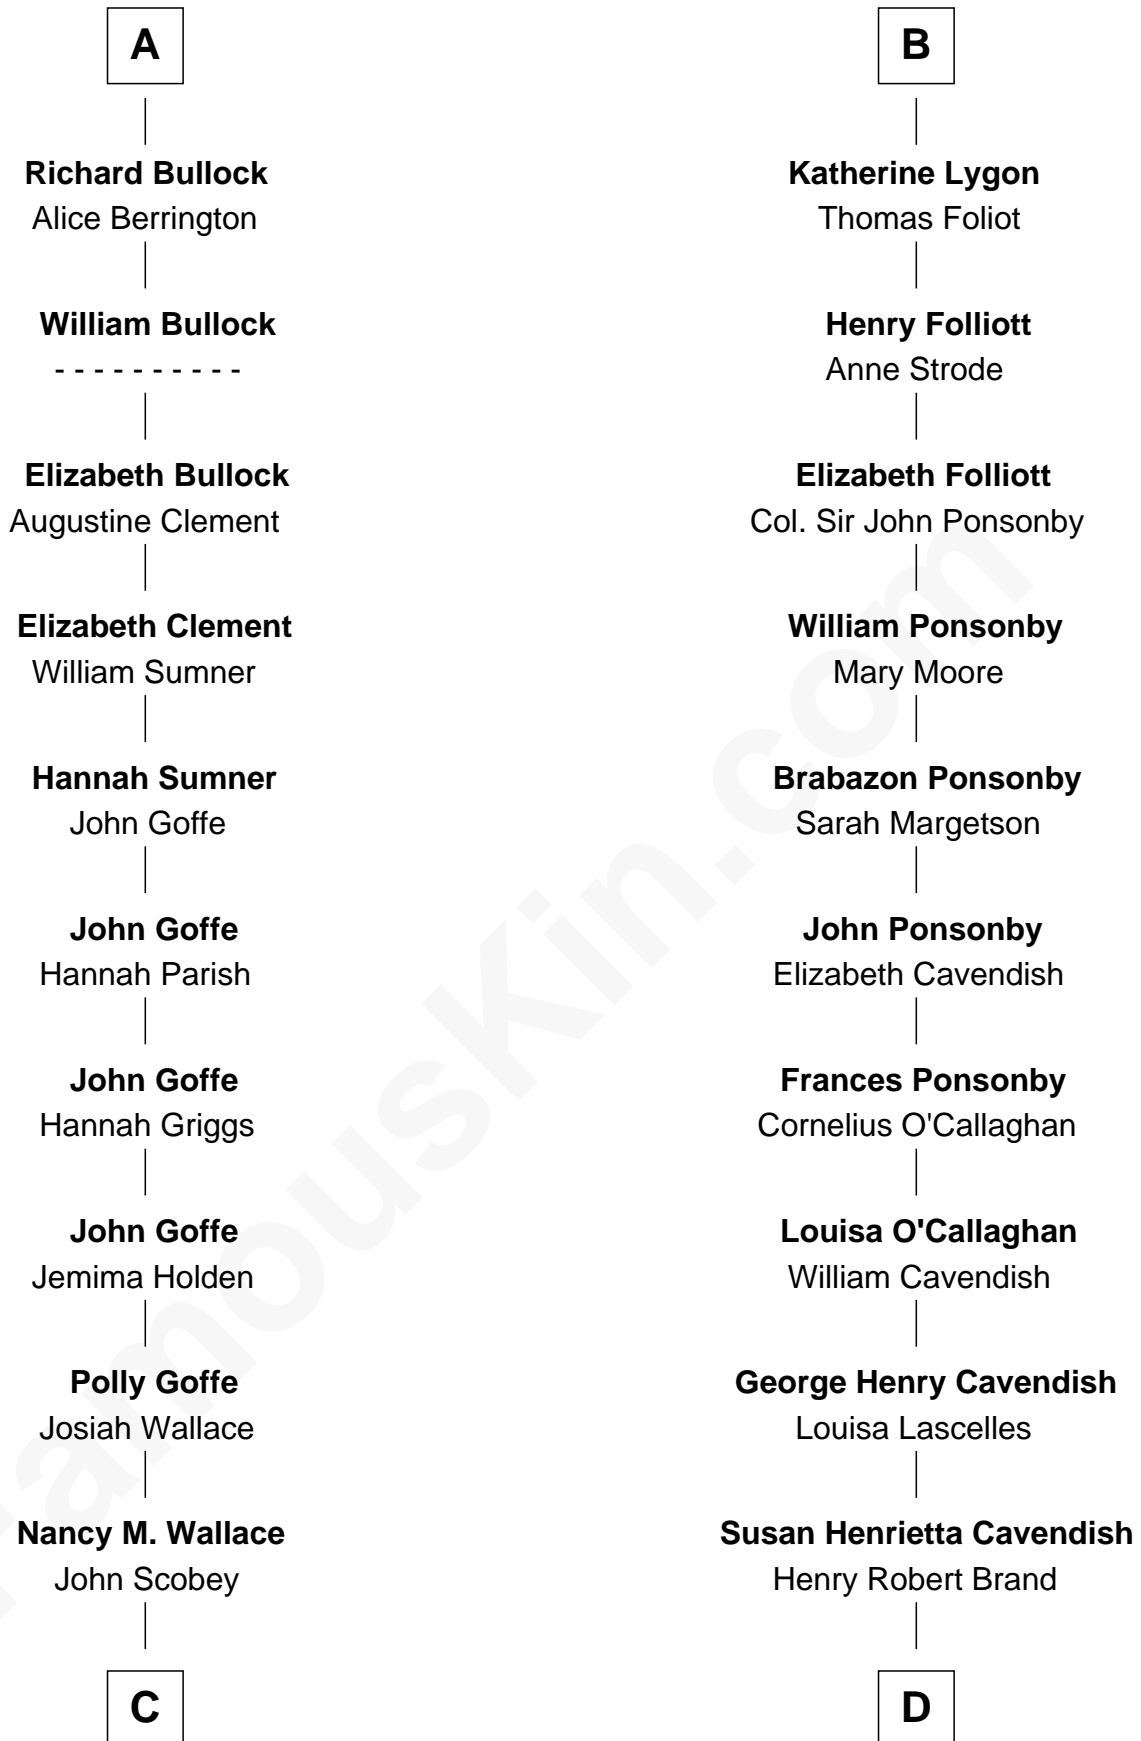

## Relationship Chart of

### Lou (Henry) Hoover

*First Lady of President Herbert Hoover*

19th cousin 1 time removed of

**Sarah Ferguson**  
*Duchess of York*

**C**

**Philomelia Sophia Scobey**

Phineas Weed

**Florence Ida Weed**

Charles Delano Henry

**Lou (Henry) Hoover**

*First Lady of Herbert Hoover*

**D**

**Margaret Brand**

Algernon Francis Holford Ferguson

**Andrew Henry Ferguson**

Marian Louisa Montagu-Douglas-Scott