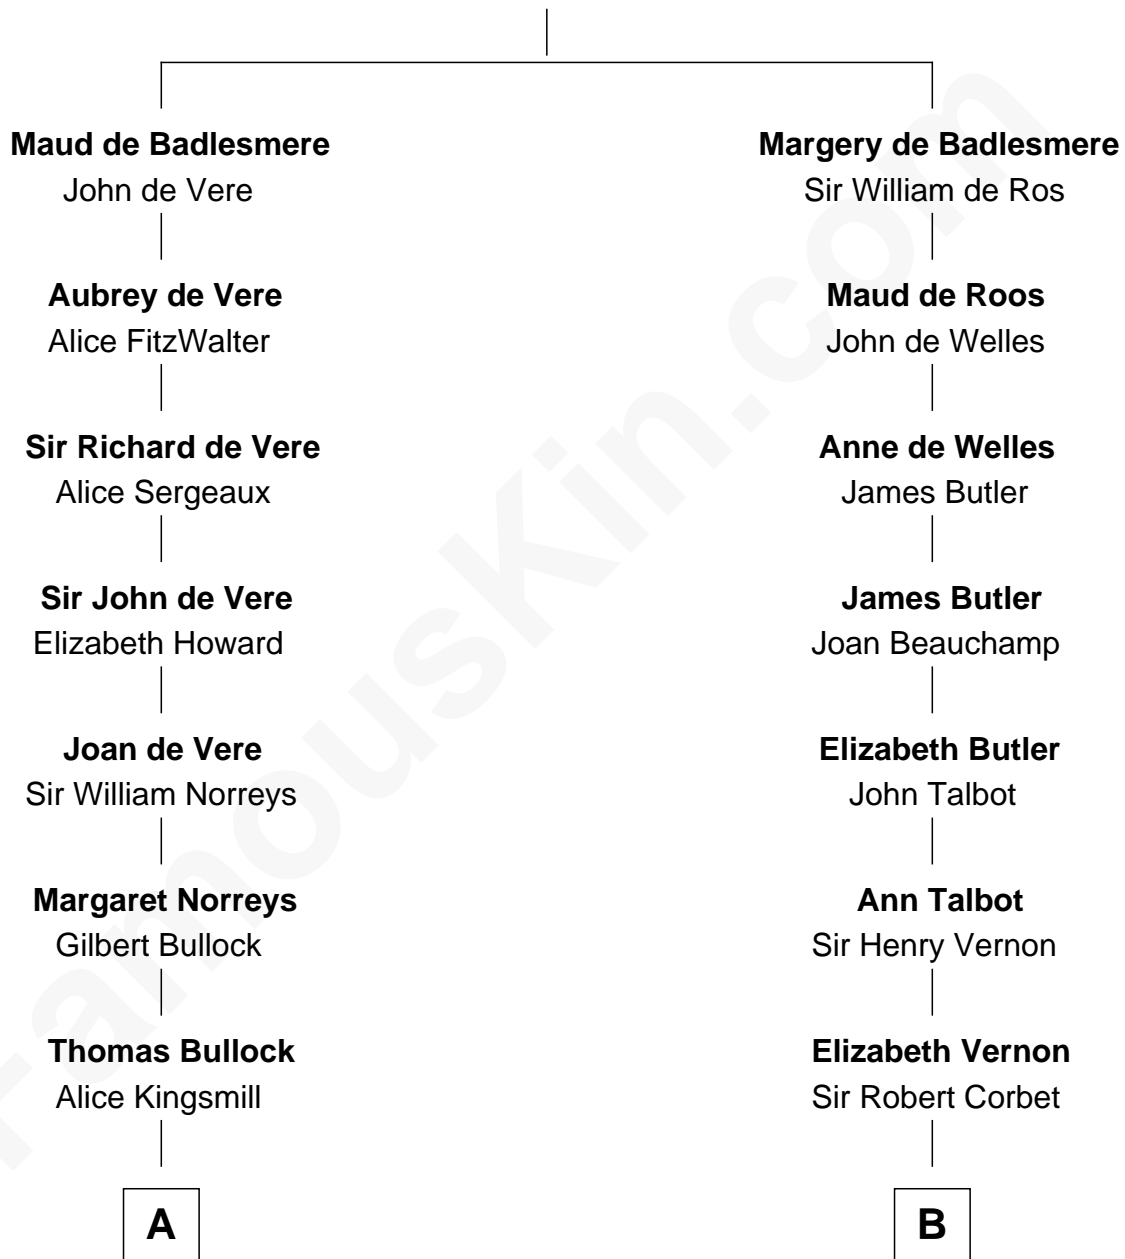

## Relationship Chart of

### Lou (Henry) Hoover

*First Lady of President Herbert Hoover*

18th cousin 1 time removed of

### Olivia De Havilland

*Movie Actress*

**Bartholomew de Badlesmere**

Margaret de Clare

**C**

**Philomelia Sophia Scobey**

Phineas Weed

**Florence Ida Weed**

Charles Delano Henry

**Lou (Henry) Hoover**

*First Lady of Herbert Hoover*

**D**

**Walter Augustus De Havilland**

Lillian Augusta Ruse

**Olivia De Havilland**

*Movie Actress*