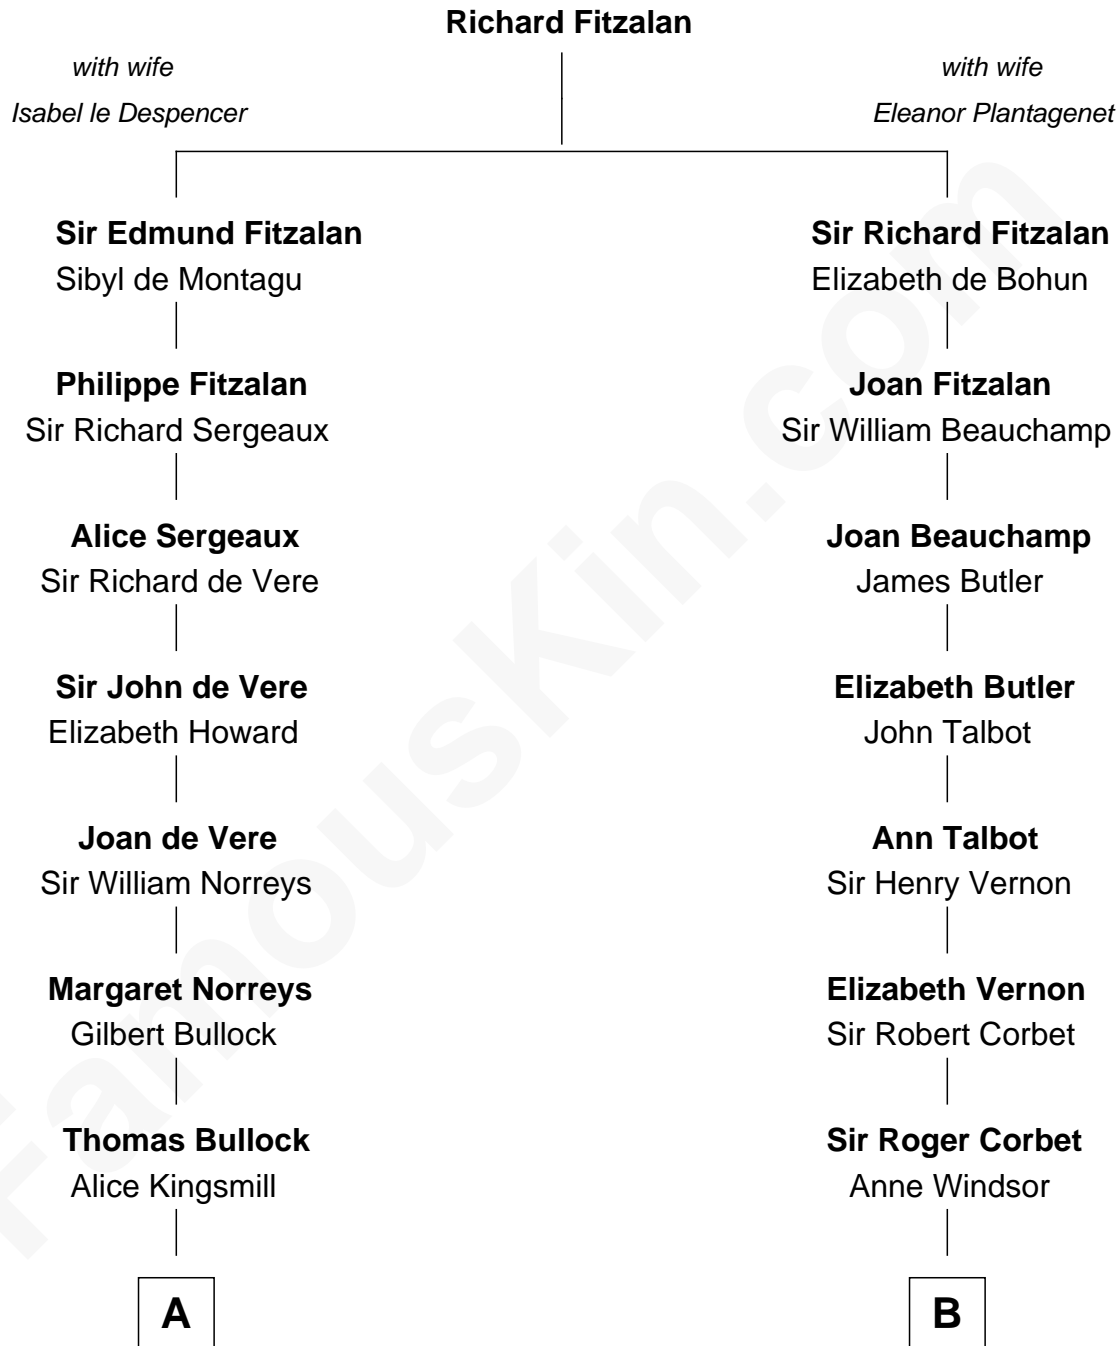

FamousKin.com

Relationship Chart of

Lou (Henry) Hoover

First Lady of President Herbert Hoover

17th cousin 2 times removed of

Olivia De Havilland

Movie Actress

C

—
Philomelia Sophia Scobey

Phineas Weed

—
Florence Ida Weed

Charles Delano Henry

—
Lou (Henry) Hoover

First Lady of Herbert Hoover

FamousKin.com