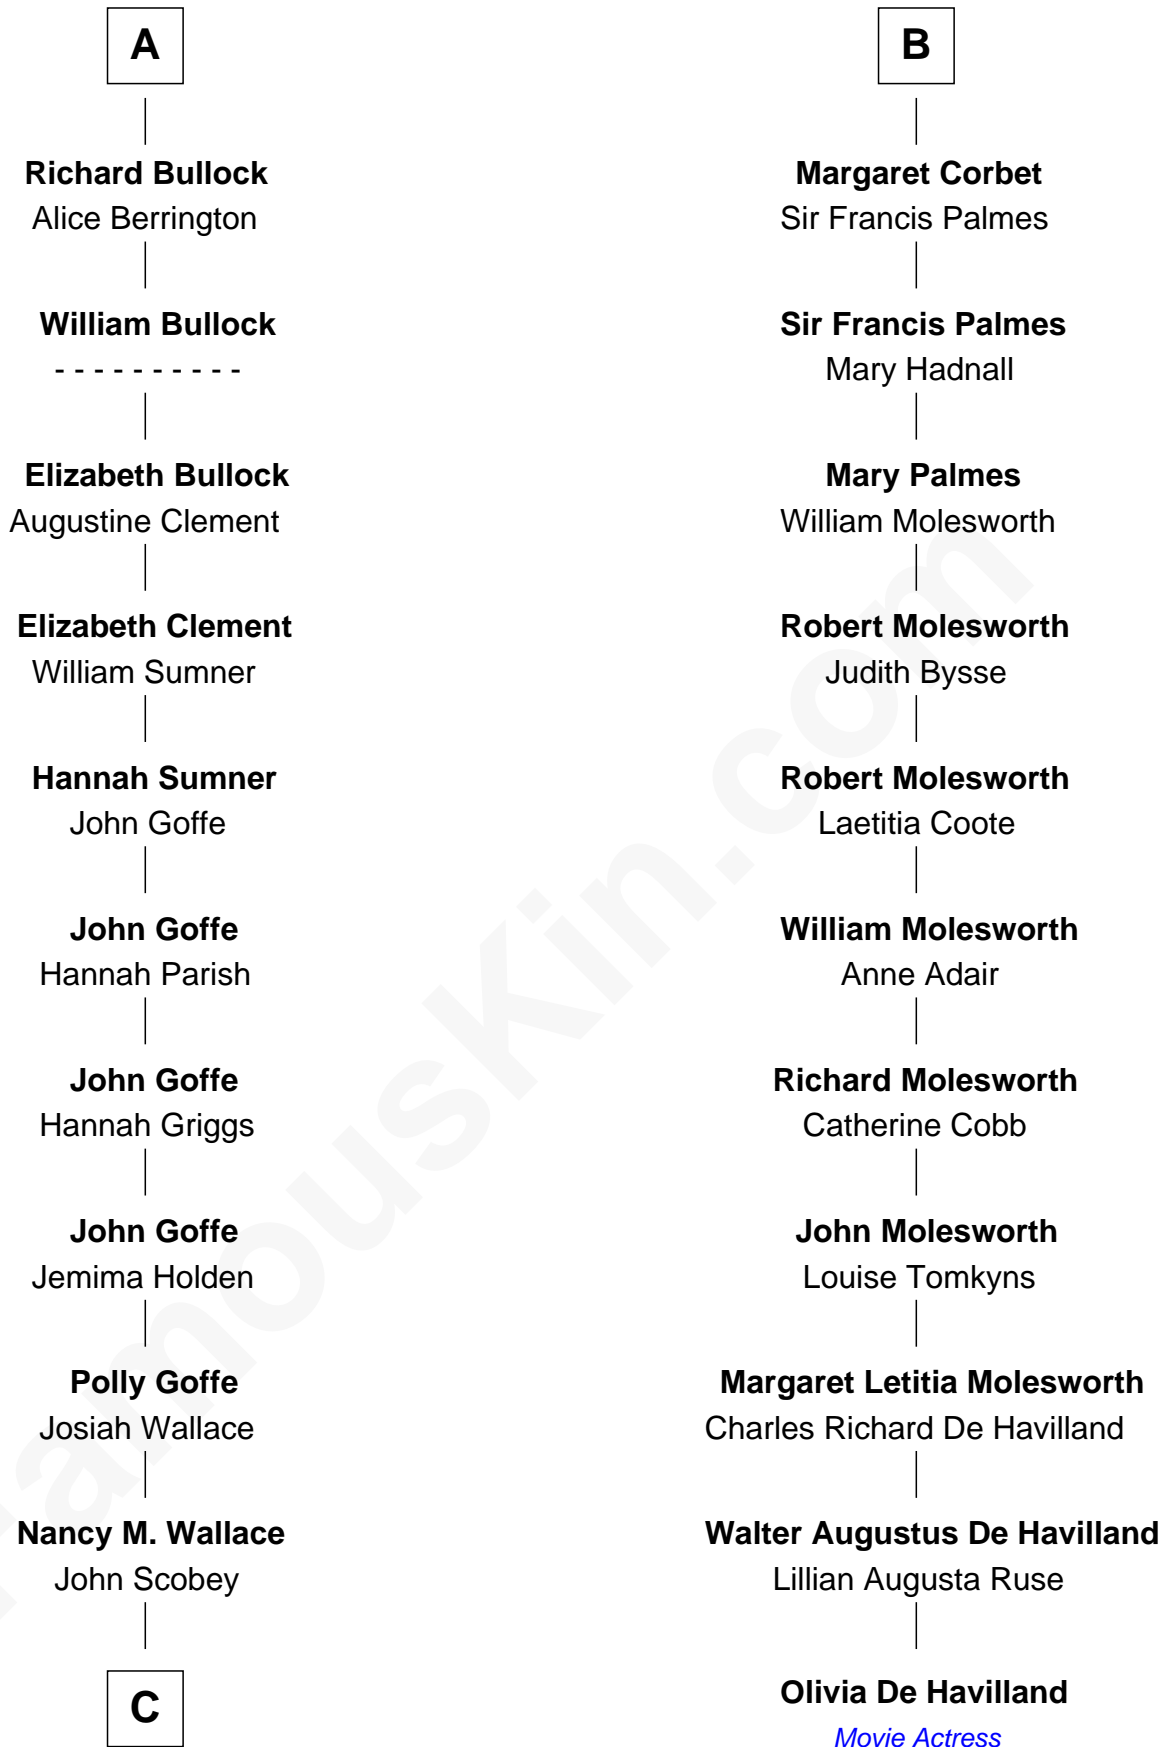

FamousKin.com

Relationship Chart of

Lou (Henry) Hoover

First Lady of President Herbert Hoover

17th cousin 2 times removed of

Olivia De Havilland

Movie Actress

C

—
Philomelia Sophia Scobey

Phineas Weed

—
Florence Ida Weed

Charles Delano Henry

—
Lou (Henry) Hoover

First Lady of Herbert Hoover

FamousKin.com