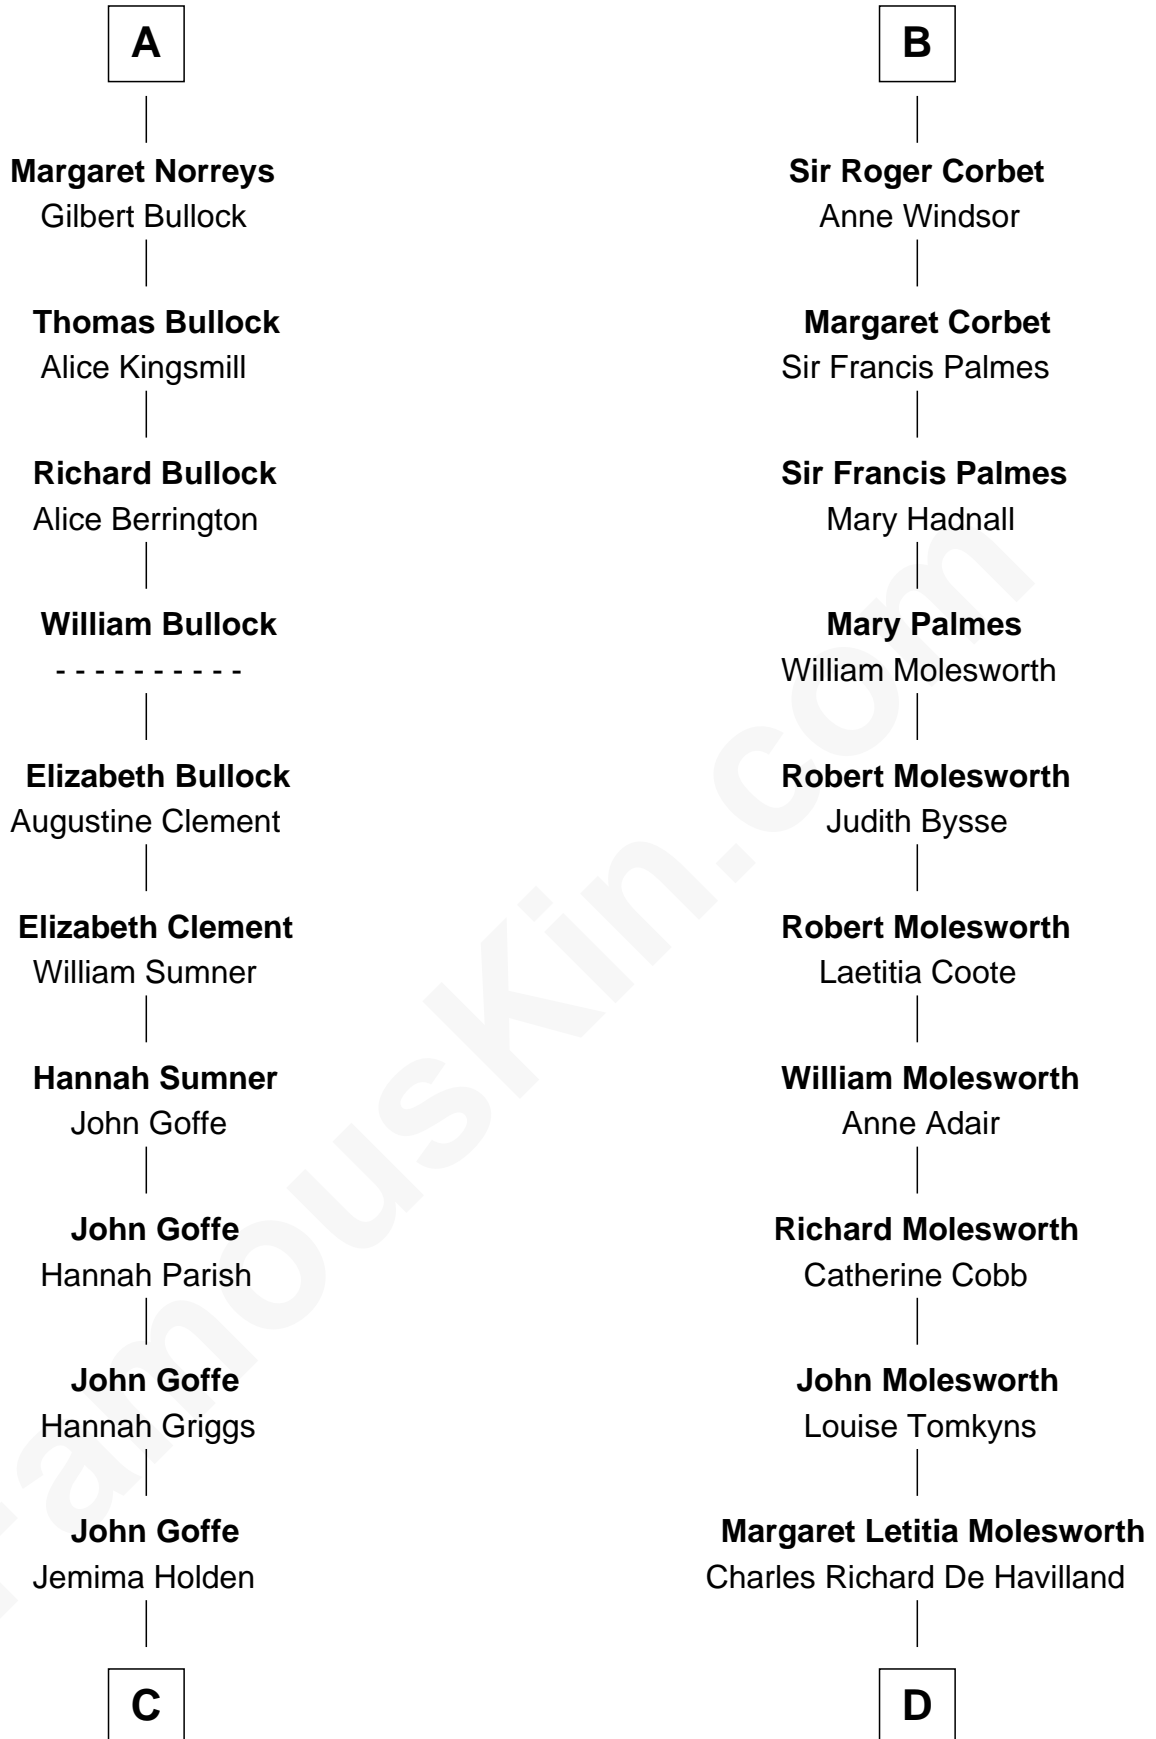

FamousKin.com

Relationship Chart of

Lou (Henry) Hoover

First Lady of President Herbert Hoover

18th cousin 3 times removed of

Olivia De Havilland

Movie Actress

Sir Richard de Burgh

Margaret - - - - -

Eleanor de Burgh
Sir Thomas de Multon

Joan de Multon
Sir Robert FitzWalter

Sir John FitzWalter
Eleanor de Percy

Alice FitzWalter
Aubrey de Vere

Sir Richard de Vere
Alice Sergeaux

Sir John de Vere
Elizabeth Howard

Joan de Vere
Sir William Norreys

A

Joan de Burgh
Sir John Darcy

Elizabeth Darcy
James le Boteler

James Butler
Anne de Welles

James Butler
Joan Beauchamp

Elizabeth Butler
John Talbot

Ann Talbot
Sir Henry Vernon

Elizabeth Vernon
Sir Robert Corbet

B

C

Polly Goffe
Josiah Wallace

Nancy M. Wallace
John Scobey

Philomelia Sophia Scobey
Phineas Weed

Florence Ida Weed
Charles Delano Henry

Lou (Henry) Hoover
First Lady of Herbert Hoover