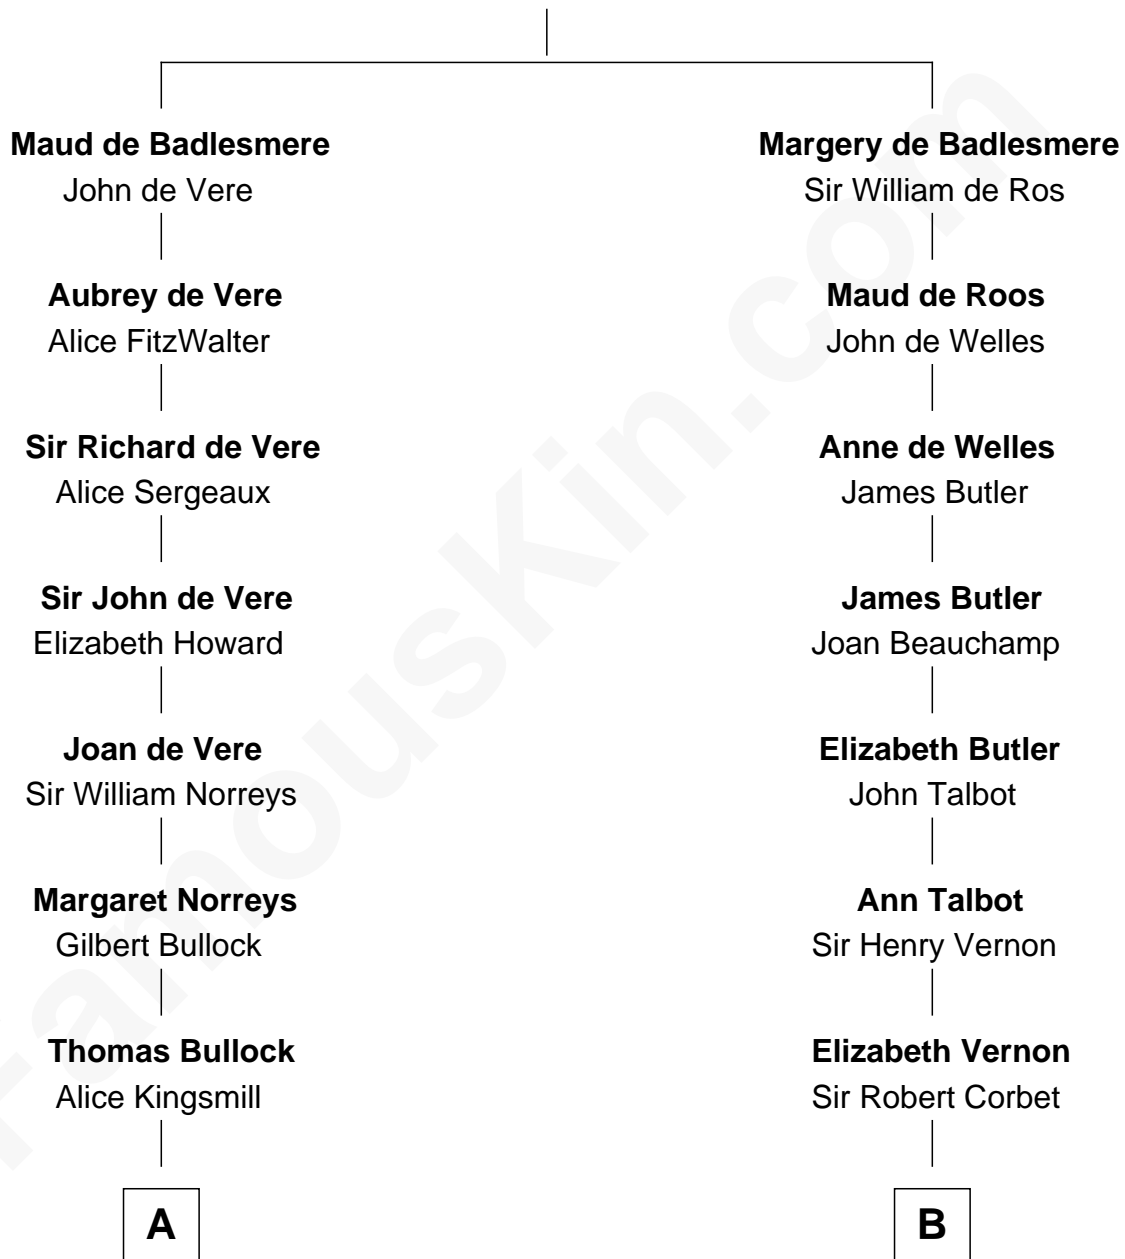

FamousKin.com

Relationship Chart of

Lou (Henry) Hoover

First Lady of President Herbert Hoover

18th cousin 1 time removed of

Joan Fontaine

Movie Actress

Bartholomew de Badlesmere

Margaret de Clare

FamousKin.com