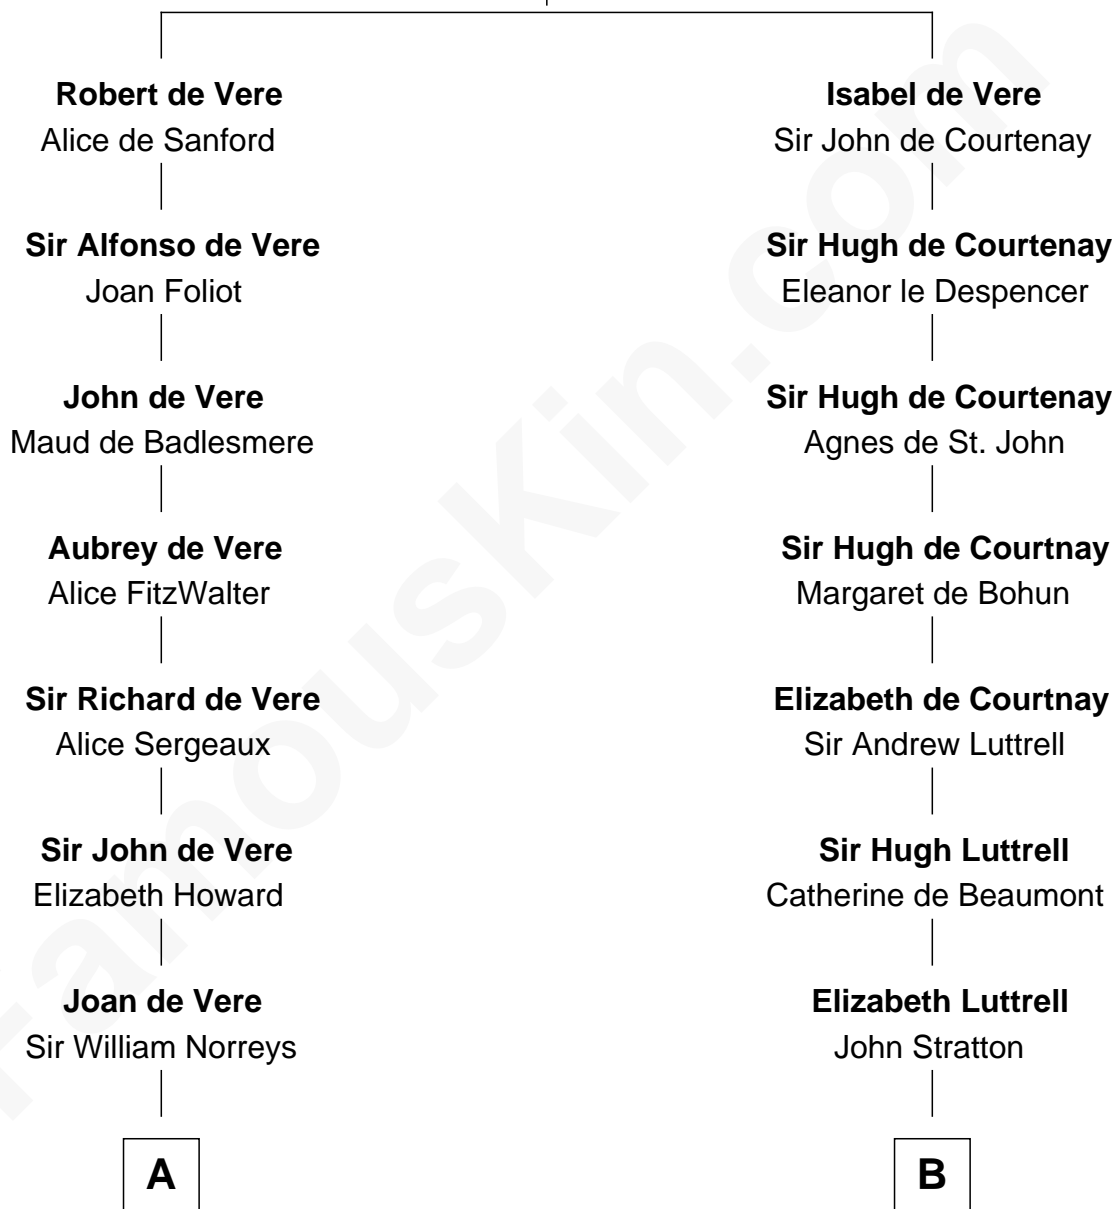

FamousKin.com

Relationship Chart of

Lou (Henry) Hoover

First Lady of President Herbert Hoover

21st cousin of

Joan Fontaine

Movie Actress

Hugh de Vere
Hawise de Quincy

C

Polly Goffe
Josiah Wallace

Nancy M. Wallace
John Scobey

Philomelia Sophia Scobey
Phineas Weed

Florence Ida Weed
Charles Delano Henry

Lou (Henry) Hoover
First Lady of Herbert Hoover

D

Richard Molesworth
Catherine Cobb

John Molesworth
Louise Tomkyns

Margaret Letitia Molesworth
Charles Richard De Havilland

Walter Augustus De Havilland
Lillian Augusta Ruse

Joan Fontaine
Movie Actress