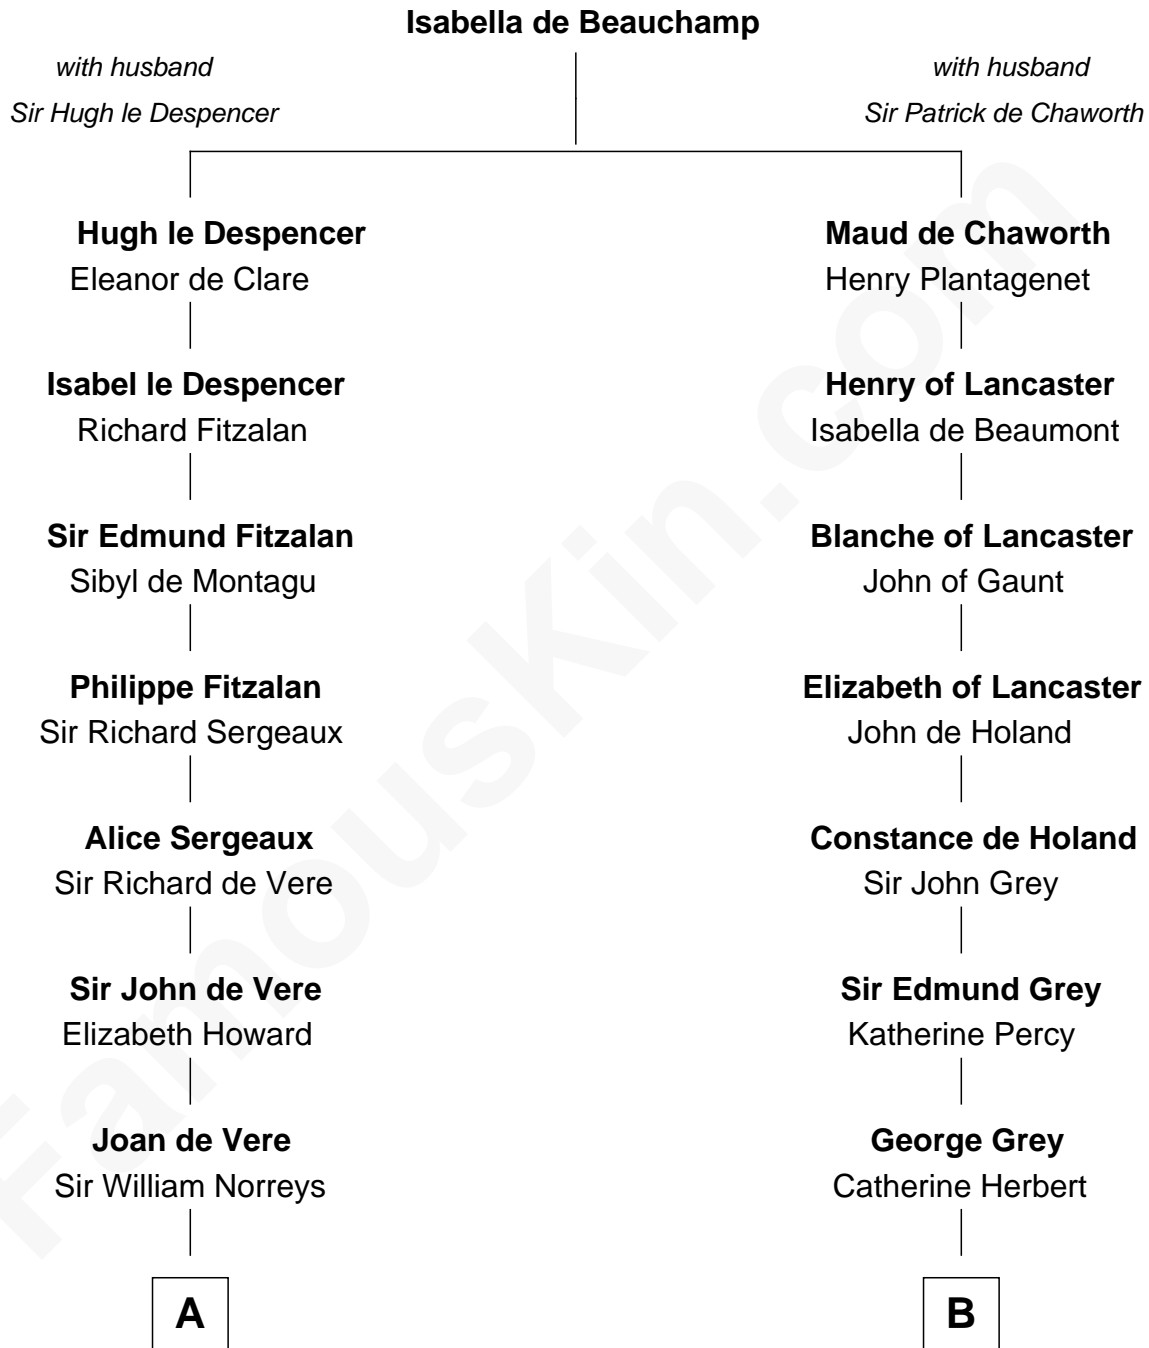

FamousKin.com

Relationship Chart of

Lou (Henry) Hoover

First Lady of President Herbert Hoover

14th cousin 7 times removed of

George Clinton

4th U.S. Vice President