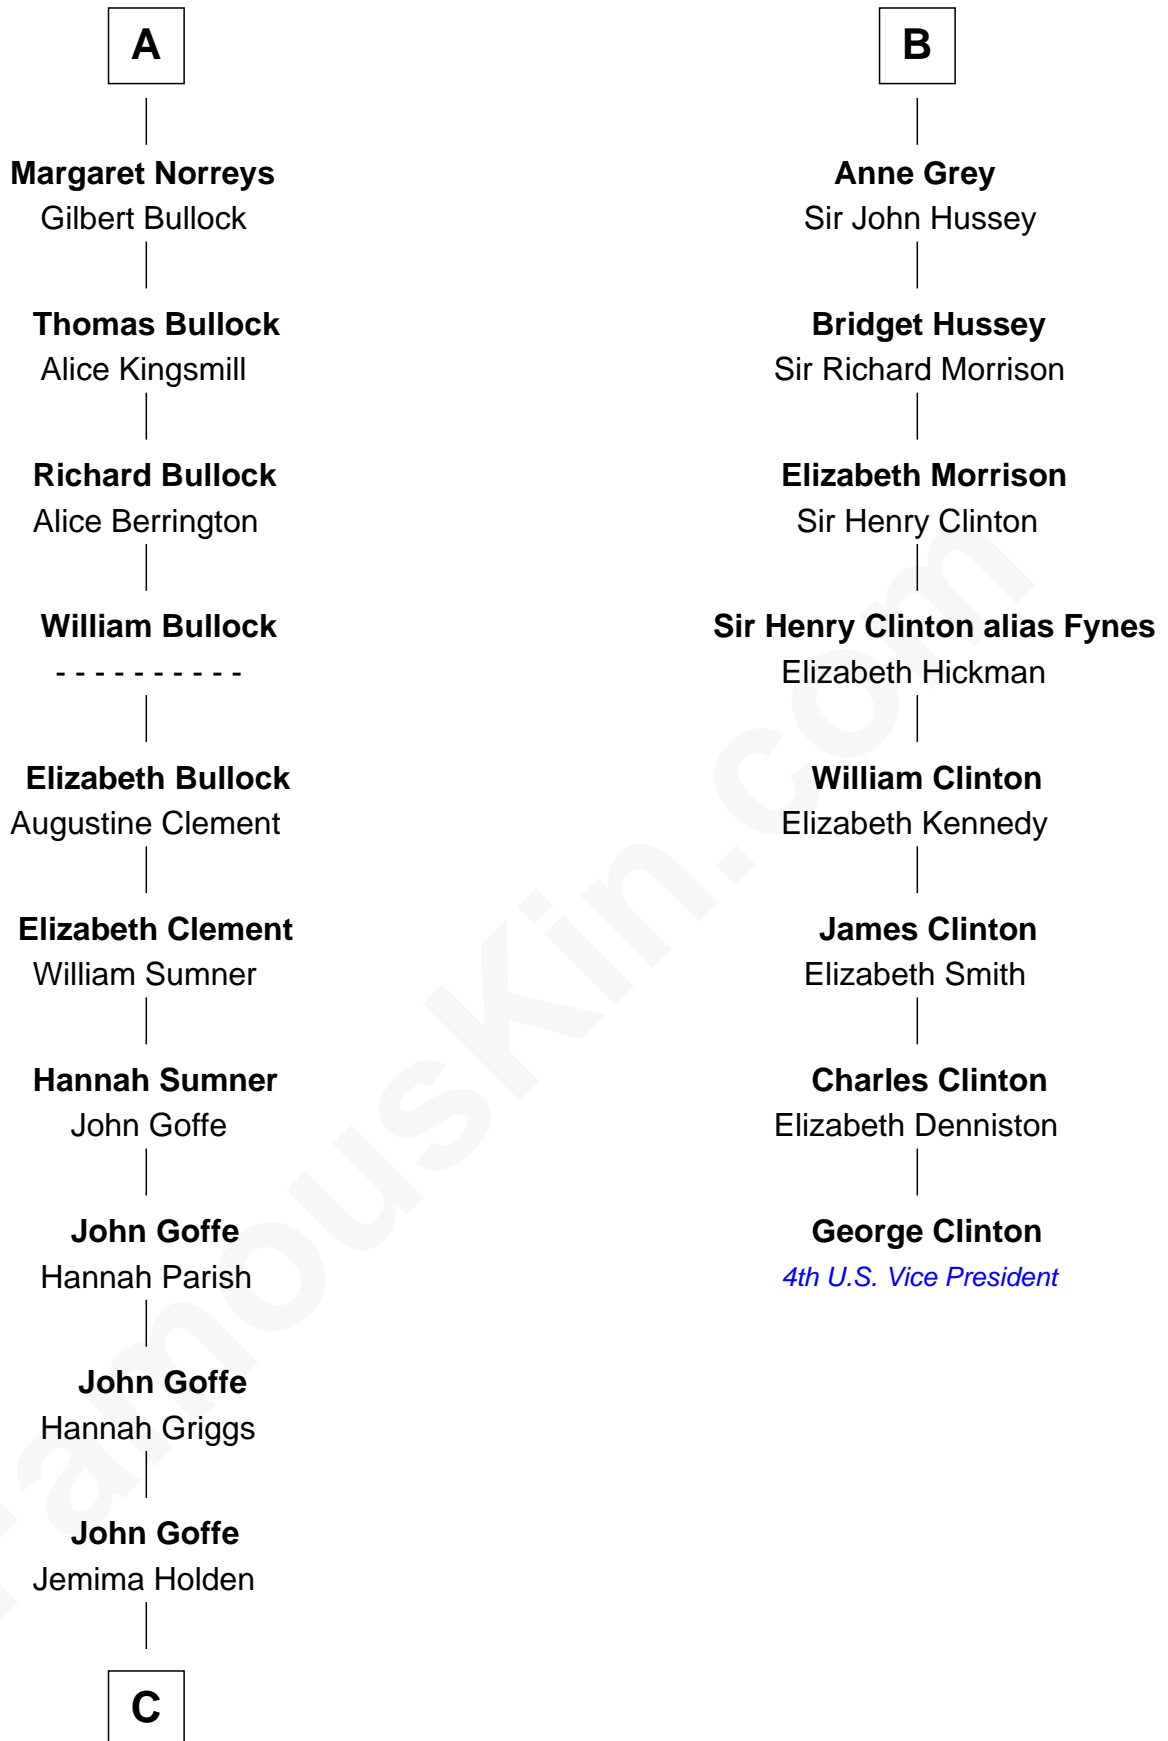

## Relationship Chart of

### Lou (Henry) Hoover

*First Lady of President Herbert Hoover*

14th cousin 7 times removed of

### George Clinton

*4th U.S. Vice President*

**C**

**Polly Goffe**

Josiah Wallace

**Nancy M. Wallace**

John Scobey

**Philomelia Sophia Scobey**

Phineas Weed

**Florence Ida Weed**

Charles Delano Henry

**Lou (Henry) Hoover**

*First Lady of Herbert Hoover*

FamousKin.com