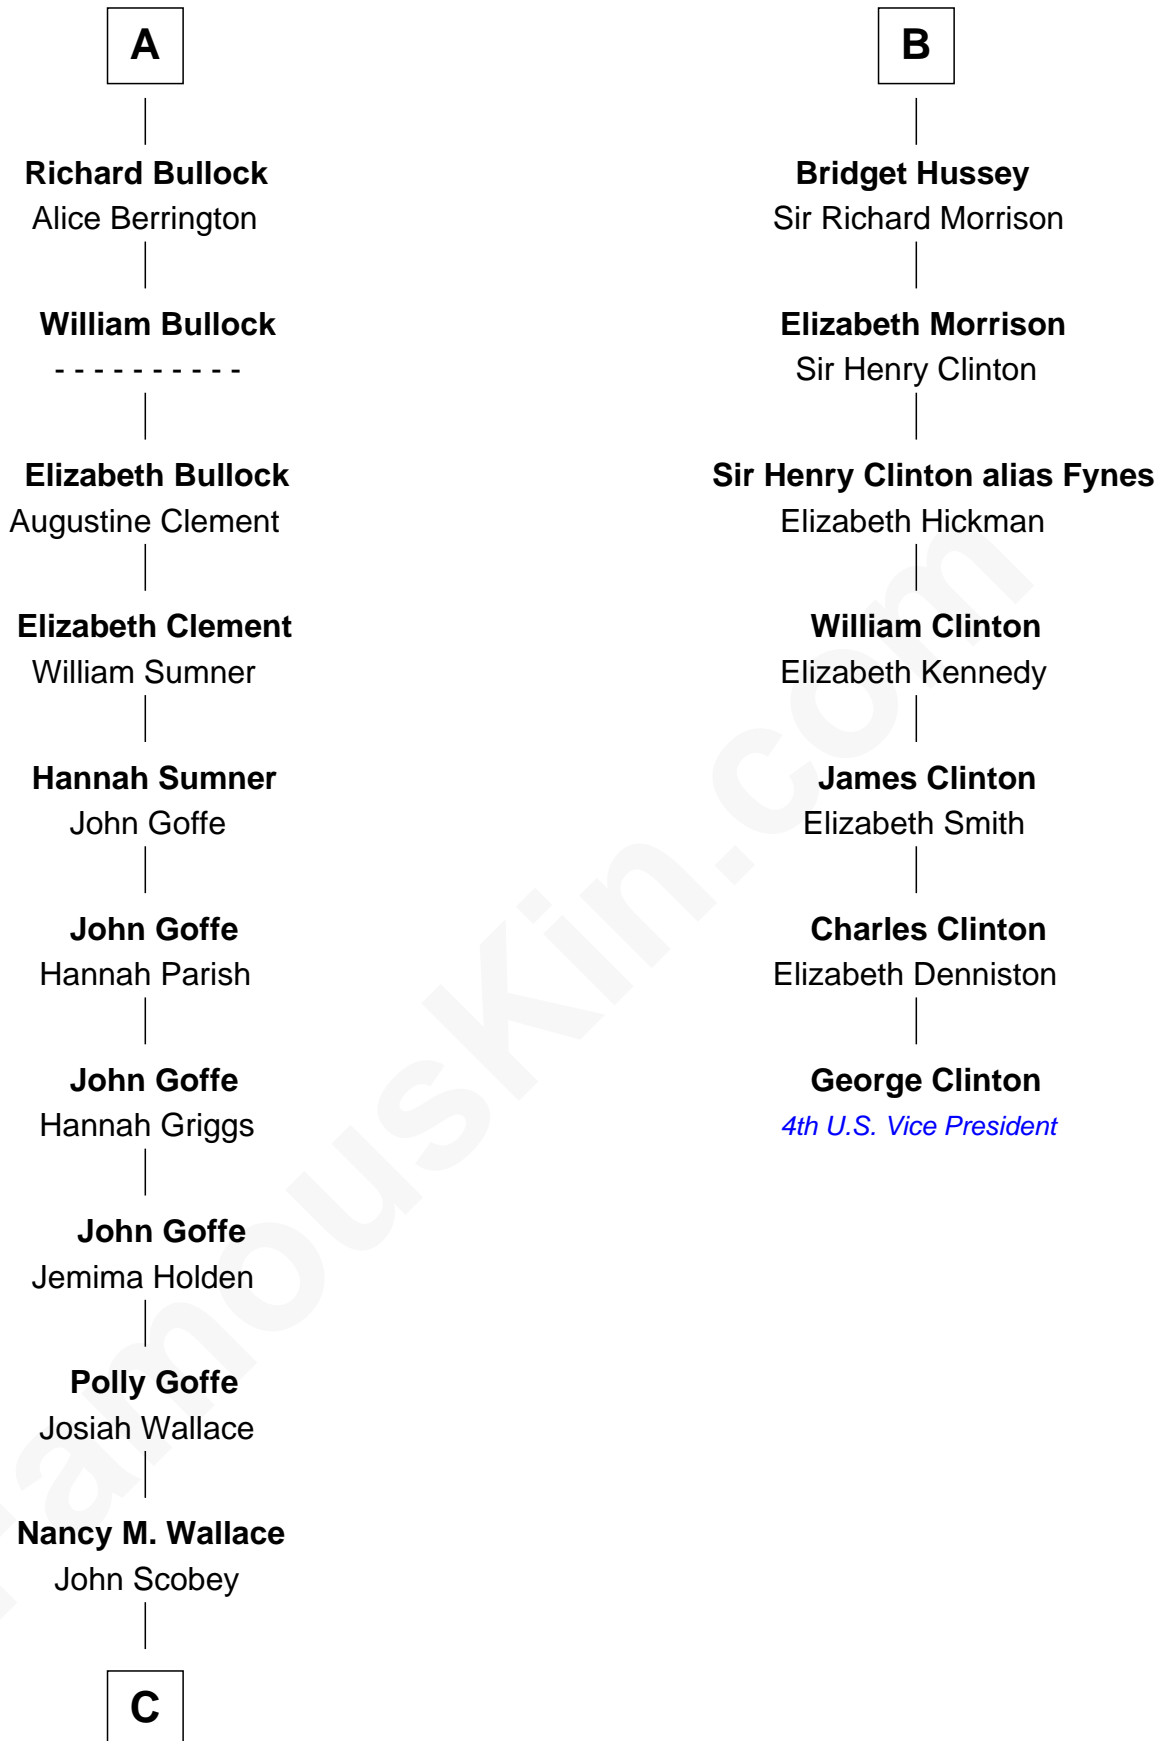

### Lou (Henry) Hoover

*First Lady of President Herbert Hoover*

13th cousin 6 times removed of

**George Clinton**

*4th U.S. Vice President*

**William de Montagu**  
Katherine de Grandison

**Sibyl de Montagu**  
Sir Edmund Fitzalan

**Philippe Fitzalan**  
Sir Richard Sergeaux

**Alice Sergeaux**  
Sir Richard de Vere

**Sir John de Vere**  
Elizabeth Howard

**Joan de Vere**  
Sir William Norreys

**Margaret Norreys**  
Gilbert Bullock

**Thomas Bullock**  
Alice Kingsmill

**A**

**Philippa de Montagu**  
Sir Roger de Mortimer

**Edmund Mortimer**  
Philippa Plantagenet

**Elizabeth Mortimer**  
Sir Henry Percy

**Sir Henry Percy**  
Eleanor Neville

**Katherine Percy**  
Sir Edmund Grey

**George Grey**  
Catherine Herbert

**Anne Grey**  
Sir John Hussey

**B**

**C**

**Philomelia Sophia Scobey**

Phineas Weed

**Florence Ida Weed**

Charles Delano Henry