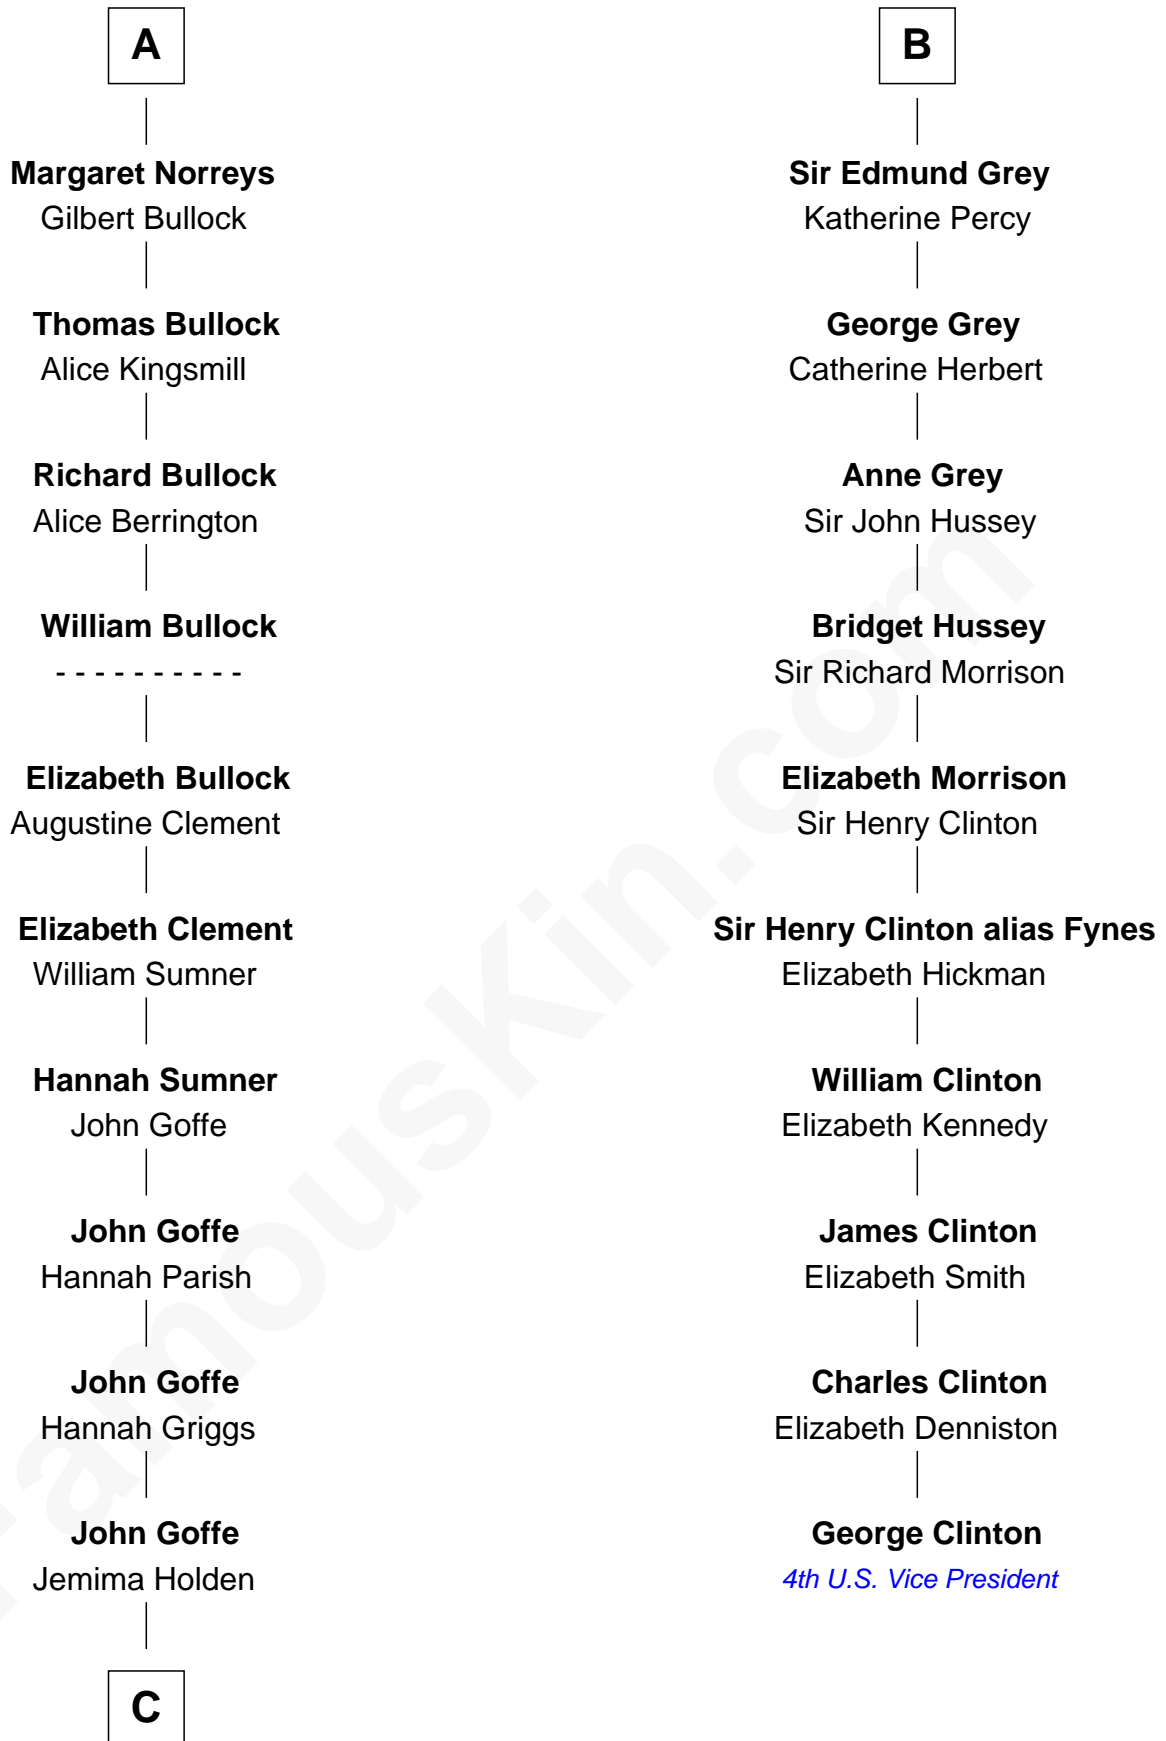

FamousKin.com

Relationship Chart of

Lou (Henry) Hoover

First Lady of President Herbert Hoover

16th cousin 5 times removed of

George Clinton

4th U.S. Vice President

Sir Walter FitzRobert

Ida Longespee

Sir Robert FitzWalter

Eleanor de Ferrers

Sir Robert FitzWalter

Joan de Multon

Sir John FitzWalter

Eleanor de Percy

Alice FitzWalter

Ela FitzWalter

William de Odingsells

Ida de Odingsells

Sir Roger de Herdeburgh

Ela Herdeburgh

Sir William de Boteler

Ankaret le Boteler

John le Strange

Eleanor le Strange

Sir Reynold de Grey

Sir Reynold Grey

Margaret de Ros

Sir John Grey

Constance de Holand

B

C