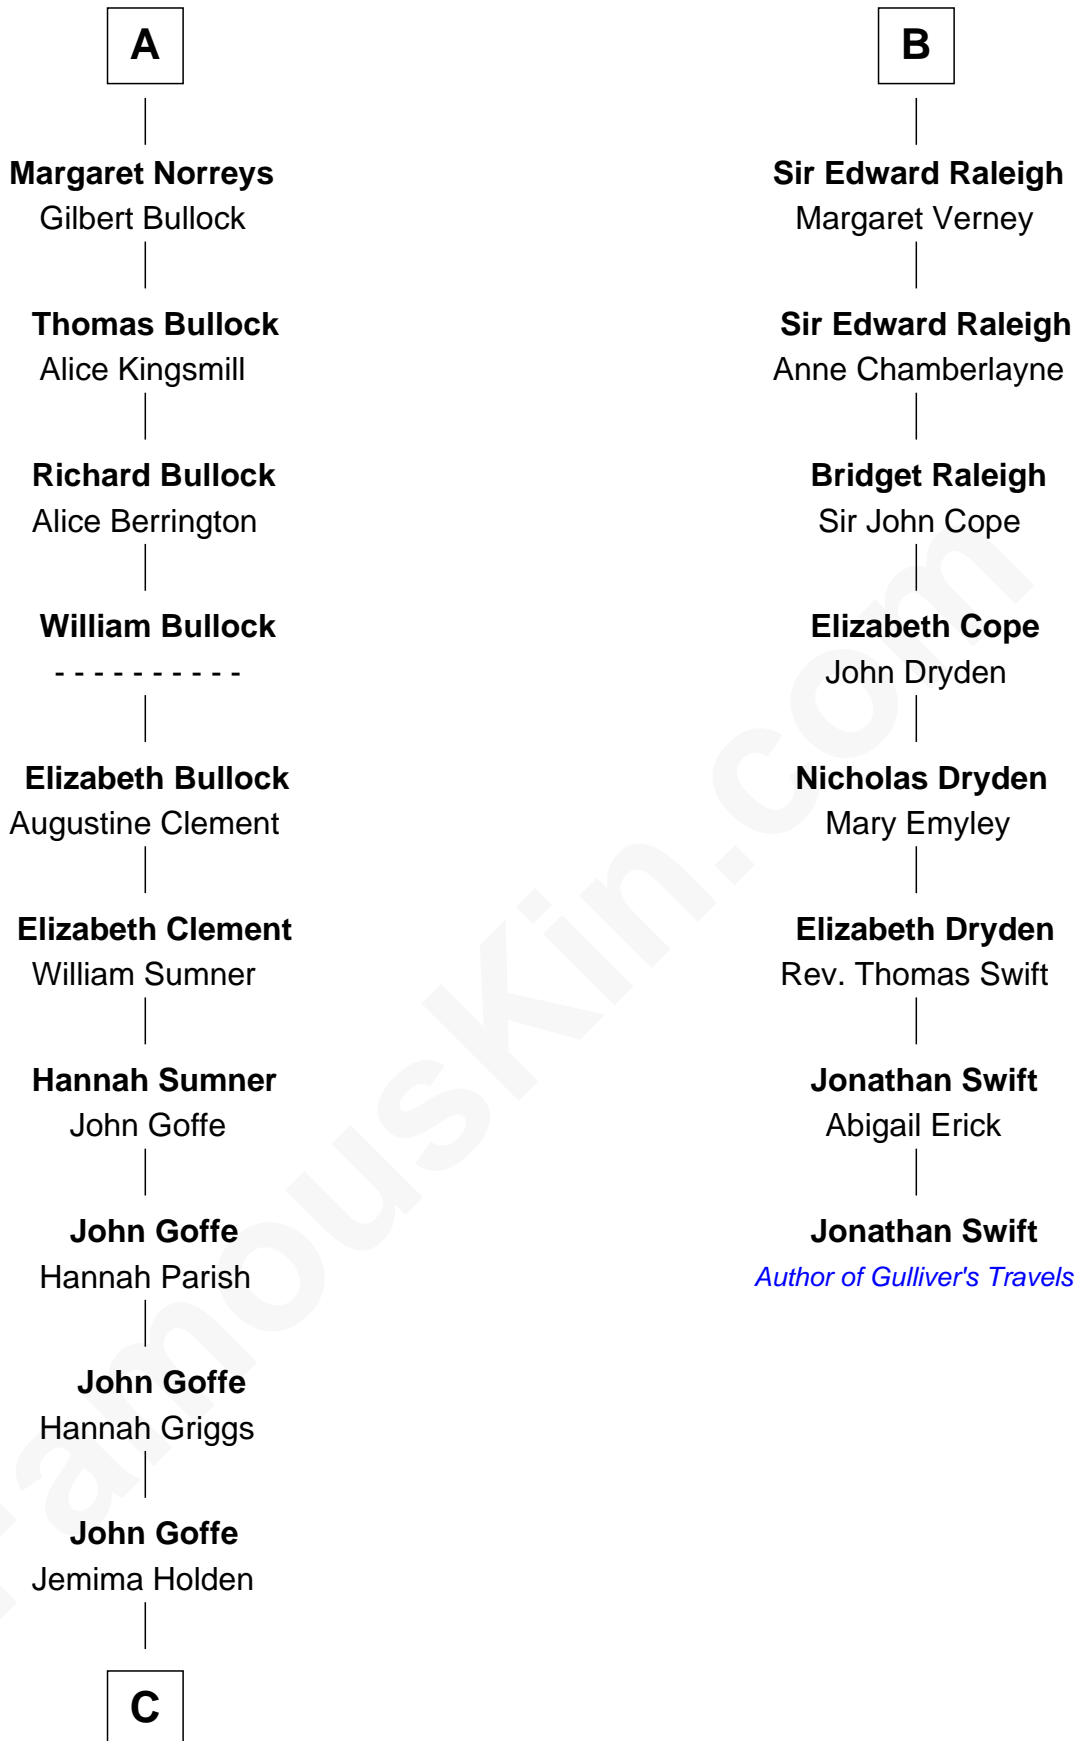

FamousKin.com

Relationship Chart of

Lou (Henry) Hoover

First Lady of President Herbert Hoover

14th cousin 7 times removed of

Jonathan Swift

Author of *Gulliver's Travels*

C

Polly Goffe
Josiah Wallace

Nancy M. Wallace
John Scobey

Philomelia Sophia Scobey
Phineas Weed

Florence Ida Weed
Charles Delano Henry

Lou (Henry) Hoover
First Lady of Herbert Hoover

FamousKin.com