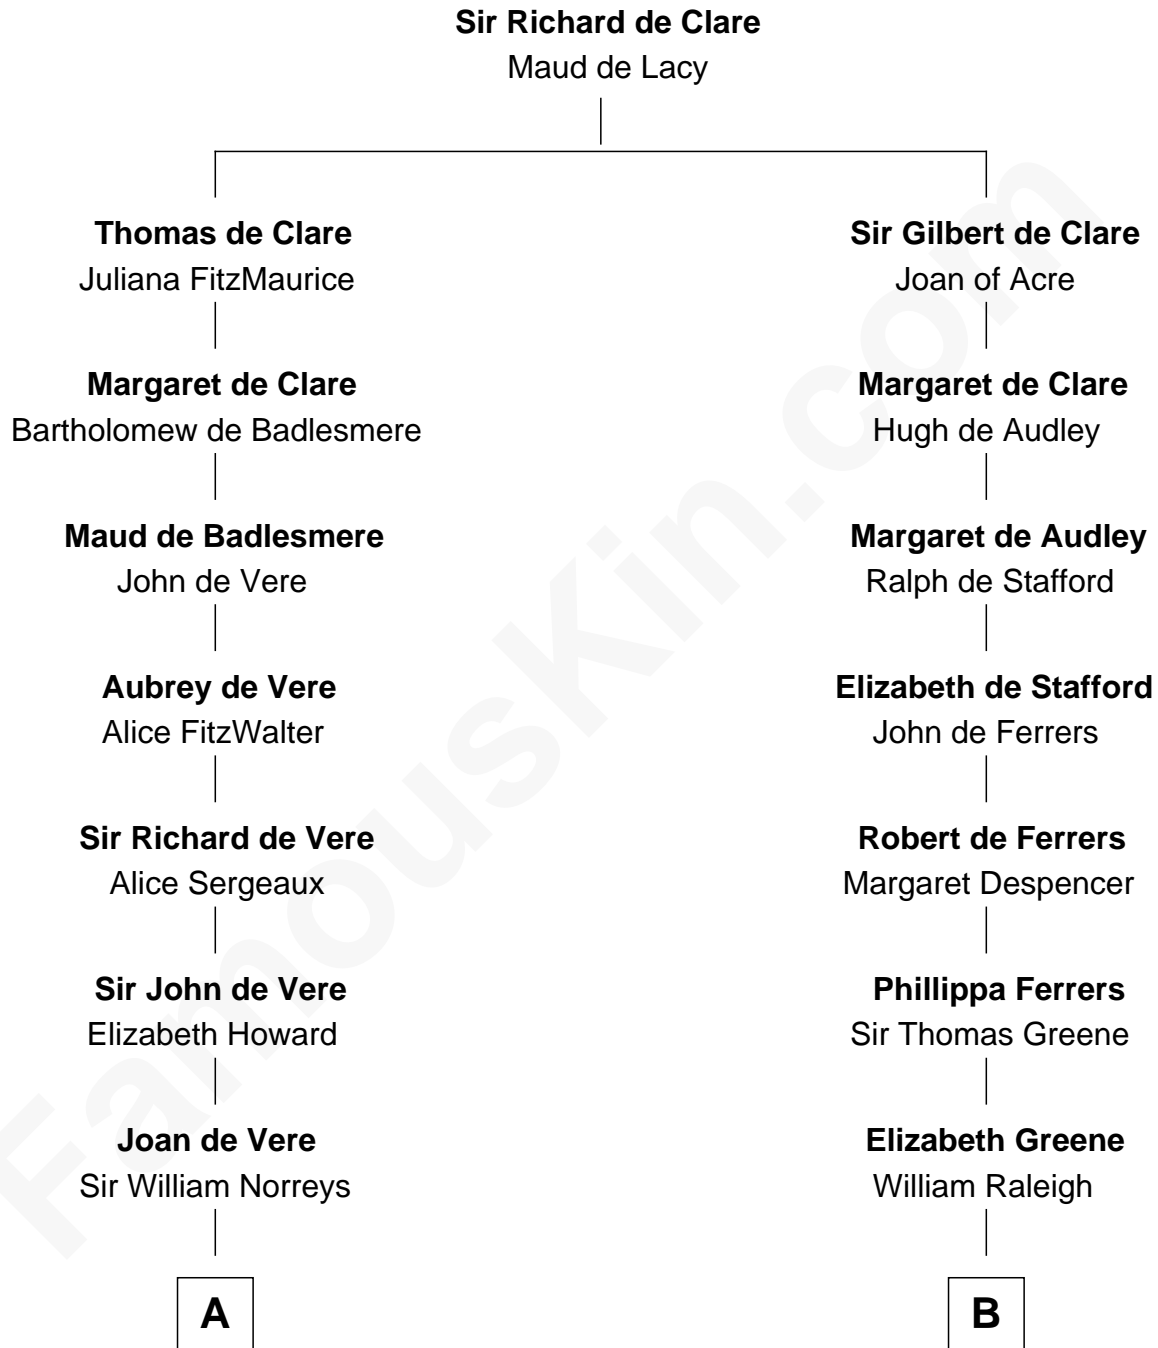

FamousKin.com

Relationship Chart of

Lou (Henry) Hoover

First Lady of President Herbert Hoover

14th cousin 7 times removed of

Jonathan Swift

Author of *Gulliver's Travels*

C

Polly Goffe
Josiah Wallace

Nancy M. Wallace
John Scobey

Philomelia Sophia Scobey
Phineas Weed

Florence Ida Weed
Charles Delano Henry

Lou (Henry) Hoover
First Lady of Herbert Hoover

FamousKin.com