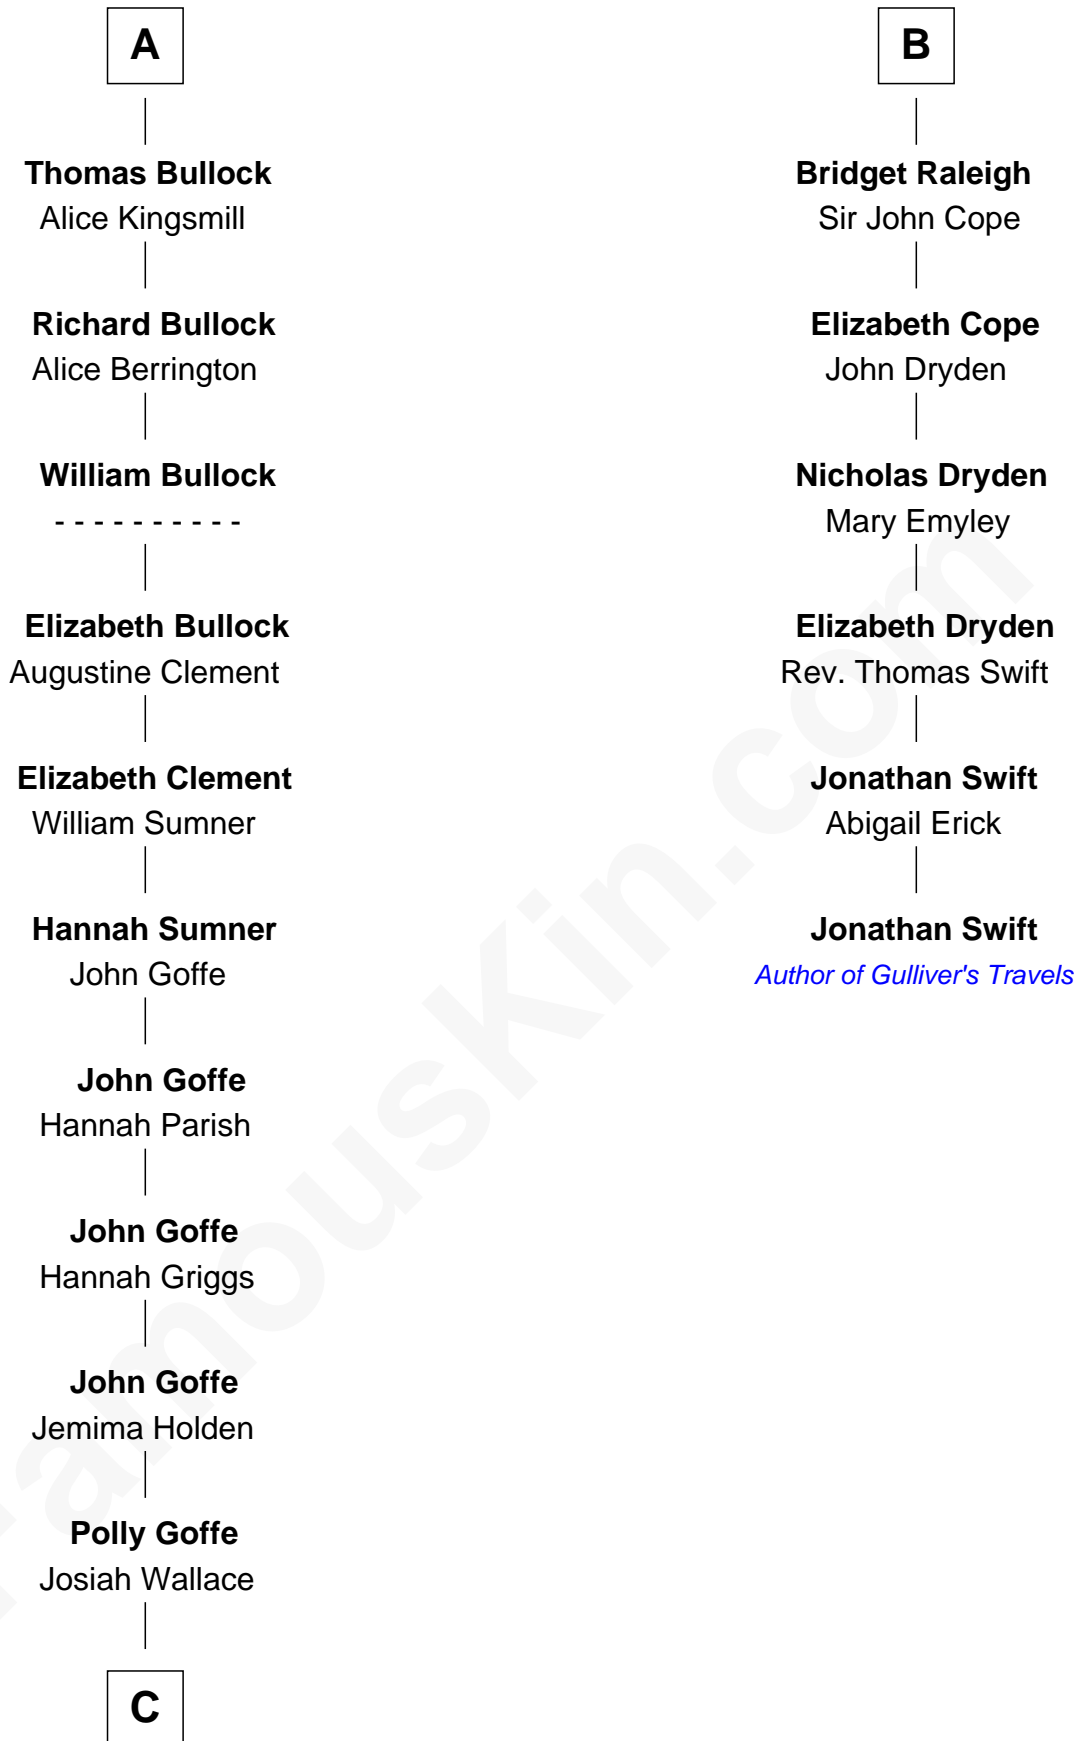

## Relationship Chart of

### Lou (Henry) Hoover

First Lady of President Herbert Hoover

12th cousin 8 times removed of

**Jonathan Swift**

Author of *Gulliver's Travels*

**C**

—  
**Nancy M. Wallace**

John Scobey

—  
**Philomelia Sophia Scobey**

Phineas Weed

—  
**Florence Ida Weed**

Charles Delano Henry

—  
**Lou (Henry) Hoover**

*First Lady of Herbert Hoover*

FamousKin.com